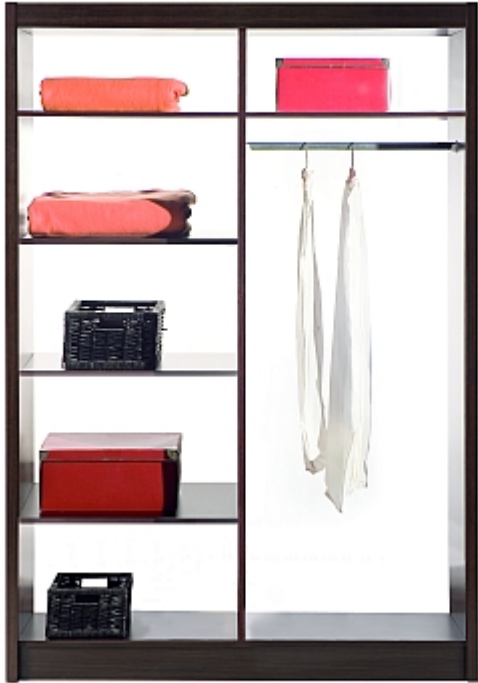

OPTIMA BIS 2D baltimore Wardrobes with sliding doors Cupboards Commodes

mebeles.buv.lv

OPTIMA BIS 2D baltimore
145.00 EUR

Cupboards Commodes
Intermeble

BM

[Call](#)
[Ask Question](#)
[Checkout](#)

**OPTIMA BIS 2D baltimore - Wardrobes with sliding doors -
Cupboards Commodes - Intermeble
2 SLIDING DOOR WARDROBE OPTIMA BIS, colors - wenge /
baltimore.**

**Cabinet dimensions: width 139 cm, height 205 cm, depth 63 cm
Material: scratch-resistant laminate, metal accessories.**

Direct furniture delivery from Intermeble factory to Your home!

[Call](#)

[Ask Question](#)