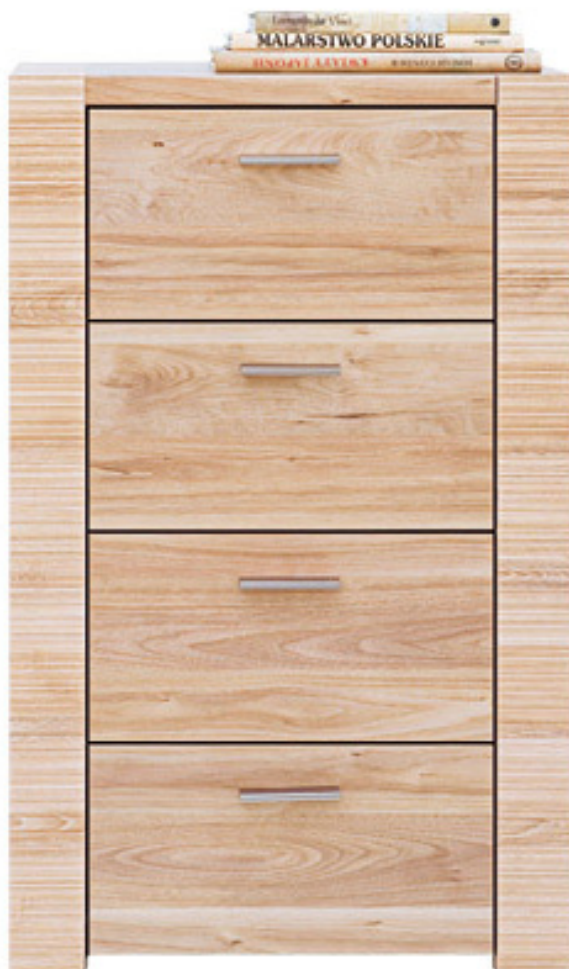

Raflo commode 4sm Dressers Cupboards Commodes

mebeles.buv.lv

Raflo commode 4sm
107.00 EUR

Cupboards Commodes
Black Red White (BRW)

[Call](#)

[Ask Question](#)

[Checkout](#)

Raflo commode 4sm - Dressers - Cupboards Commodes - Black Red White (BRW)

Material: laminated particleboard with natural wood elements.

Possible colors: walnut, brown wenge.

Width: **59** cm

Height: **96.5** cm

Depth: **35.5** cm

Direct furniture delivery from Black Red White (BRW) factory to Your home!