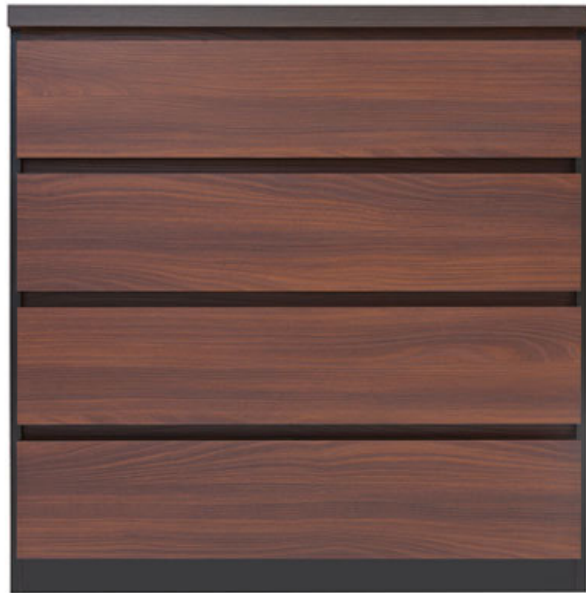

July commode 4S/90 Dressers Cupboards Commodes

mebeles.buv.lv

July commode 4S/90

77.00 EUR

[Dressers](#)

[Manufacturer products Black Red
White (BRW)](#)