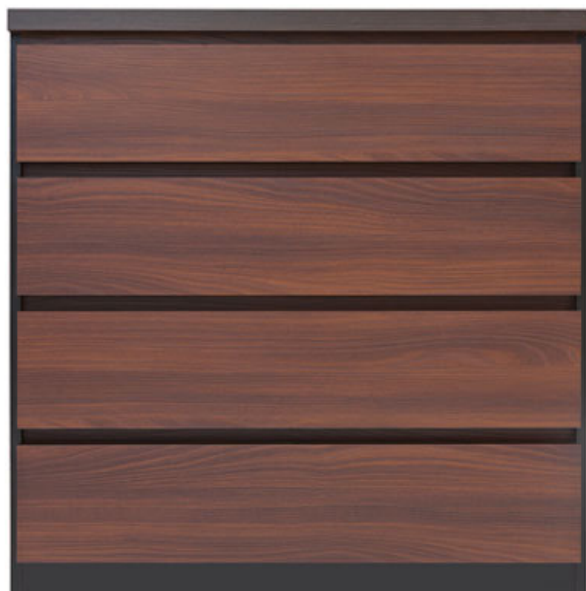

July commode 4S/90 Dressers Cupboards Commodes

mebeles.buv.lv

July commode 4S/90
77.00 EUR

Cupboards Commodes
Black Red White (BRW)

[Call](#)
[Ask Question](#)
[Checkout](#)

July commode 45/90 - Dressers - Cupboards Commodes - Black Red White (BRW)

Materials - particleboard. Color - akacja mali braz.

Width: **90** cm

Height: **90.5** cm

Depth: **40** cm

Direct furniture delivery from Black Red White (BRW) factory to Your home!

[Call](#)

[Ask Question](#)