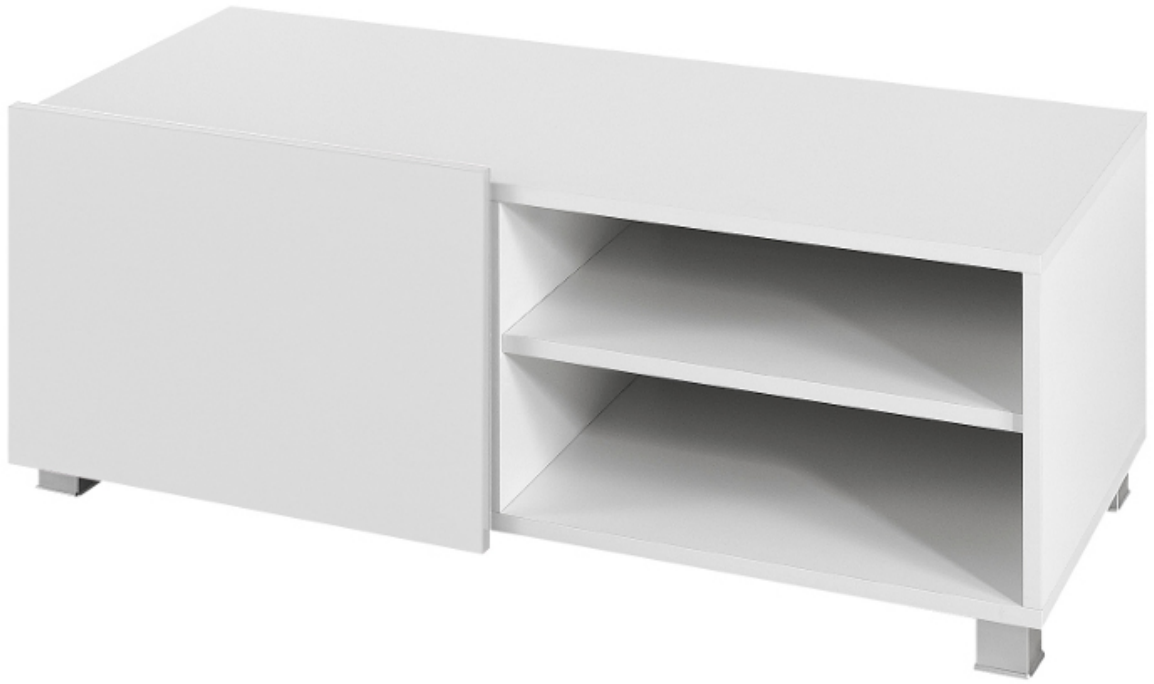

Gordia RTV 1D ambry TV commodes Cupboards Commodes

mebeles.buv.lv

Gordia RTV 1D ambry
50.00 EUR

Cupboards Commodes
GiB meble

BM

[Call](#)
[Ask Question](#)
[Checkout](#)

Gordia RTV 1D ambry - TV commodes - Cupboards Commodes - GiB meble

Material: laminated particleboard, edge from PVC.

Possible colors:

- * case oak sonoma, facade oak sonoma + black polished;
- * case white, facade white polished + black polished;
- * case white, facade white polished + violet polished;
- * case white, facade white opaque + white polished;
- * case black, facade black opaque + black polished.

Width: **100** cm

Height: **38** cm

Depth: **43** cm

Direct furniture delivery from GiB meble factory to Your home!

[Call](#)

[Ask Question](#)

[Checkout](#)

Terms of delivery