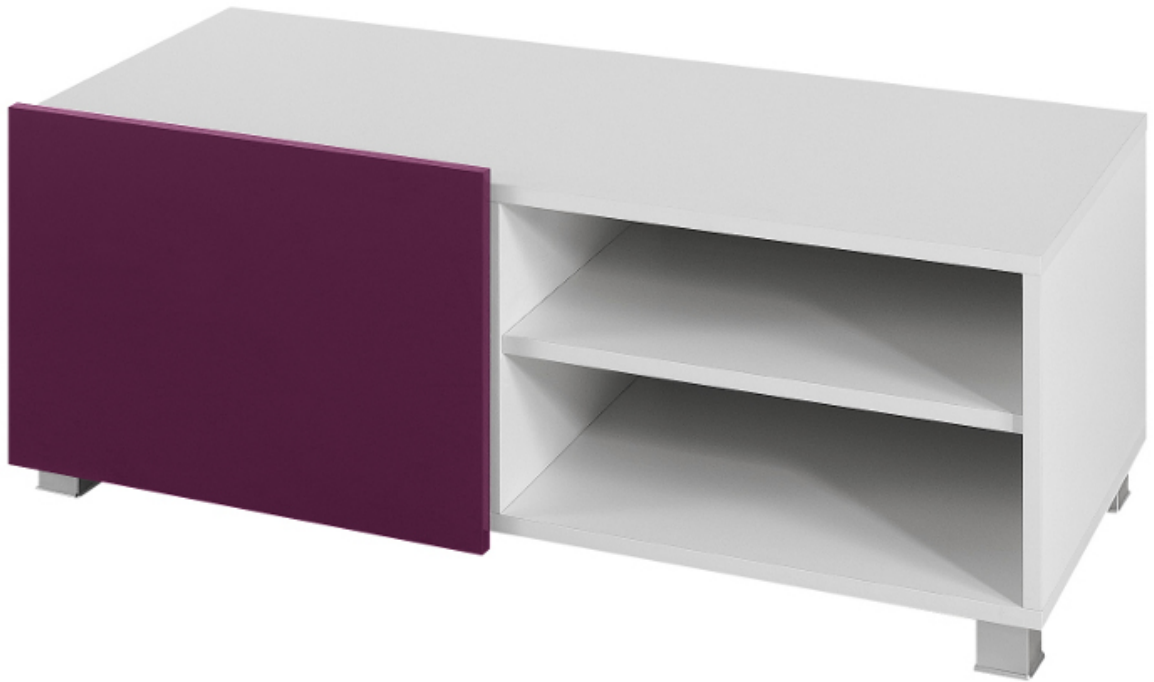

Gordia RTV 1D ambry TV commodes Cupboards Commodes

mebeles.buv.lv

Gordia RTV 1D ambry
50.00 EUR

Cupboards Commodes
GiB meble

BM

Gordia RTV 1D ambry - TV commodes - Cupboards Commodes - GiB meble

Material: laminated particleboard, edge from PVC.

Possible colors:

- * case oak sonoma, facade oak sonoma + black polished;
- * case white, facade white polished + black polished;
- * case white, facade white polished + violet polished;
- * case white, facade white opaque + white polished;
- * case black, facade black opaque + black polished.

Width: **100** cm

Height: **38** cm

Depth: **43** cm

Direct furniture delivery from GiB meble factory to Your home!

Terms of delivery

Possible delivery to all European countries!

Delivery cost depends from size and type of furniture.