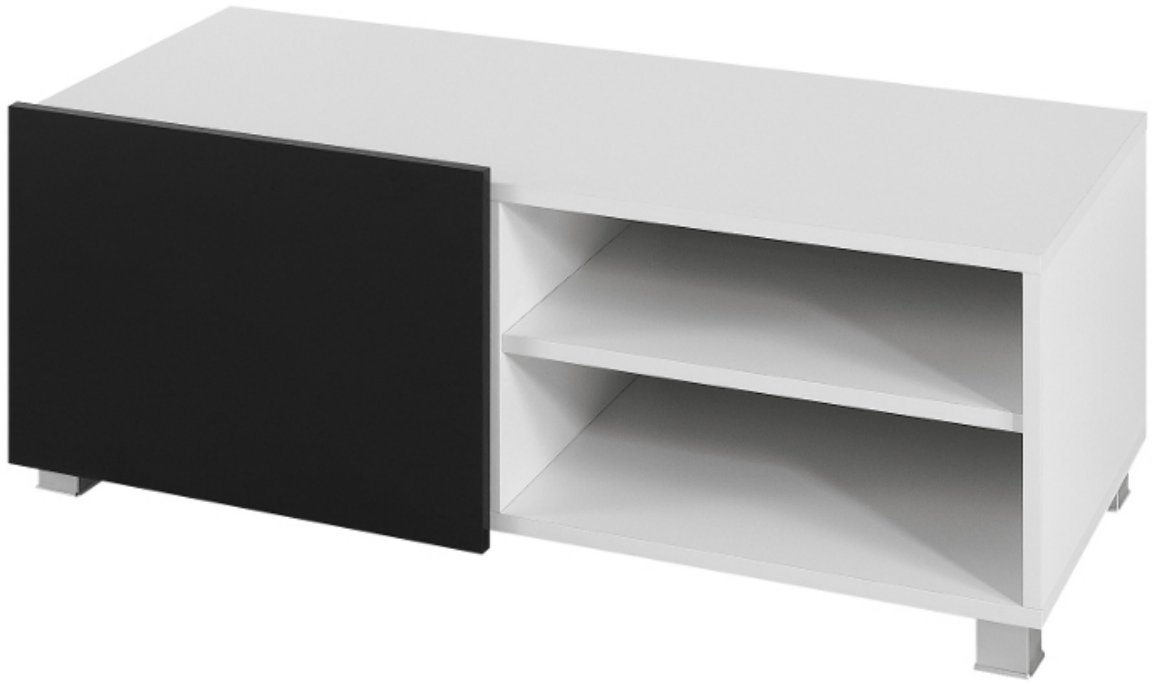

Gordia RTV 1D ambry TV commodes Cupboards Commodes

mebeles.buv.lv

Gordia RTV 1D ambry
50.00 EUR

Cupboards Commodes
GiB meble

BM

Gordia RTV 1D ambry - TV commodes - Cupboards Commodes - GiB meble

Material: laminated particleboard, edge from PVC.

Possible colors:

- * case oak sonoma, facade oak sonoma + black polished;
- * case white, facade white polished + black polished;
- * case white, facade white polished + violet polished;
- * case white, facade white opaque + white polished;
- * case black, facade black opaque + black polished.

Width: **100** cm

Height: **38** cm

Depth: **43** cm

Direct furniture delivery from GiB meble factory to Your home!

Terms of delivery

Possible delivery to all European countries!

Delivery cost depends from size and type of furniture.