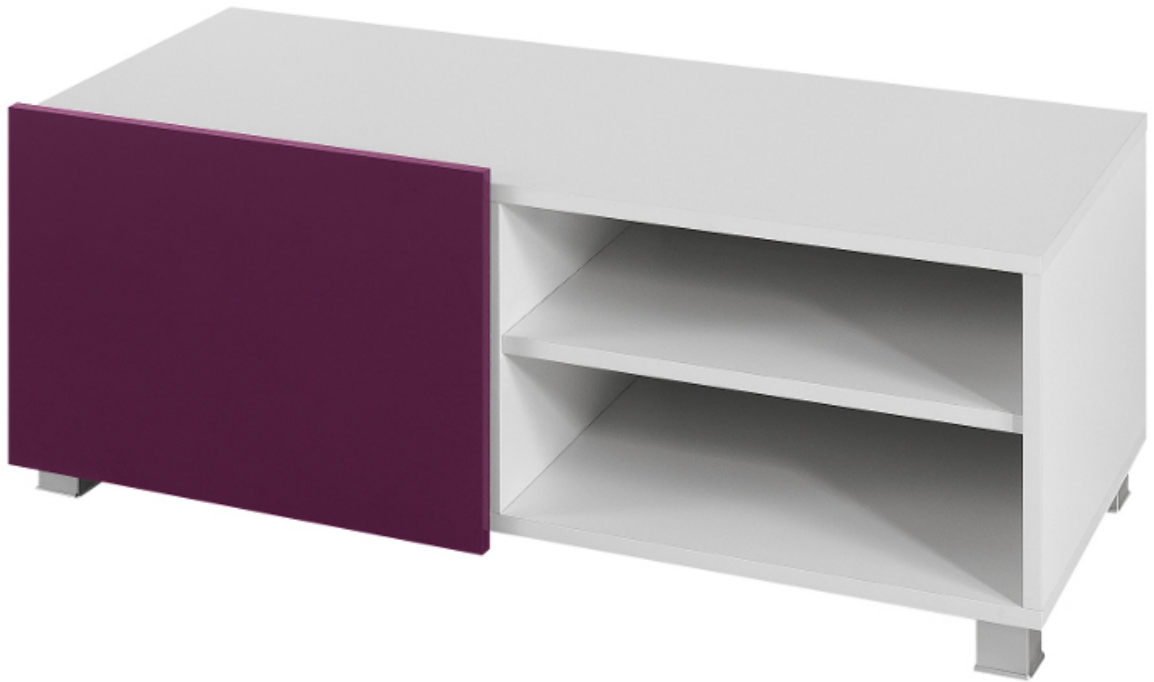

Gordia RTV 1D ambry TV commodes Cupboards Commodes

mebeles.buv.lv

Gordia RTV 1D ambry
50.00 EUR

Cupboards Commodes
GiB meble

BM

[Call](#)
[Ask Question](#)
[Checkout](#)

Gordia RTV 1D ambry - TV commodes - Cupboards Commodes - GiB meble

Material: laminated particleboard, edge from PVC.

Possible colors:

- * case oak sonoma, facade oak sonoma + black polished;
- * case white, facade white polished + black polished;
- * case white, facade white polished + violet polished;
- * case white, facade white opaque + white polished;
- * case black, facade black opaque + black polished.

Width: **100** cm

Height: **38** cm

Depth: **43** cm

Direct furniture delivery from GiB meble factory to Your home!

[Call](#)

[Ask Question](#)

[Checkout](#)

Terms of delivery