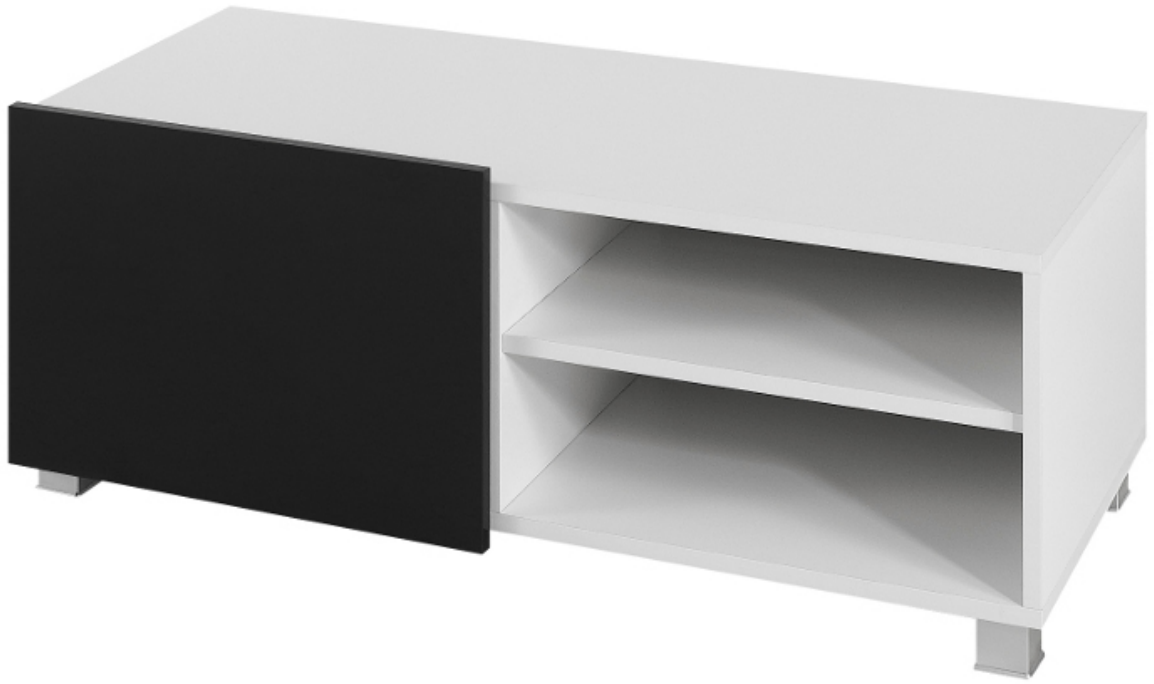

Gordia RTV 1D ambry TV commodes Cupboards Commodes

mebeles.buv.lv

Gordia RTV 1D ambry
50.00 EUR

Cupboards Commodes
GiB meble

BM

[Call](#)
[Ask Question](#)
[Checkout](#)

Gordia RTV 1D ambry - TV commodes - Cupboards Commodes - GiB meble

Material: laminated particleboard, edge from PVC.

Possible colors:

- * case oak sonoma, facade oak sonoma + black polished;
- * case white, facade white polished + black polished;
- * case white, facade white polished + violet polished;
- * case white, facade white opaque + white polished;
- * case black, facade black opaque + black polished.

Width: **100** cm

Height: **38** cm

Depth: **43** cm

Direct furniture delivery from GiB meble factory to Your home!

[Call](#)

[Ask Question](#)

[Checkout](#)

Terms of delivery