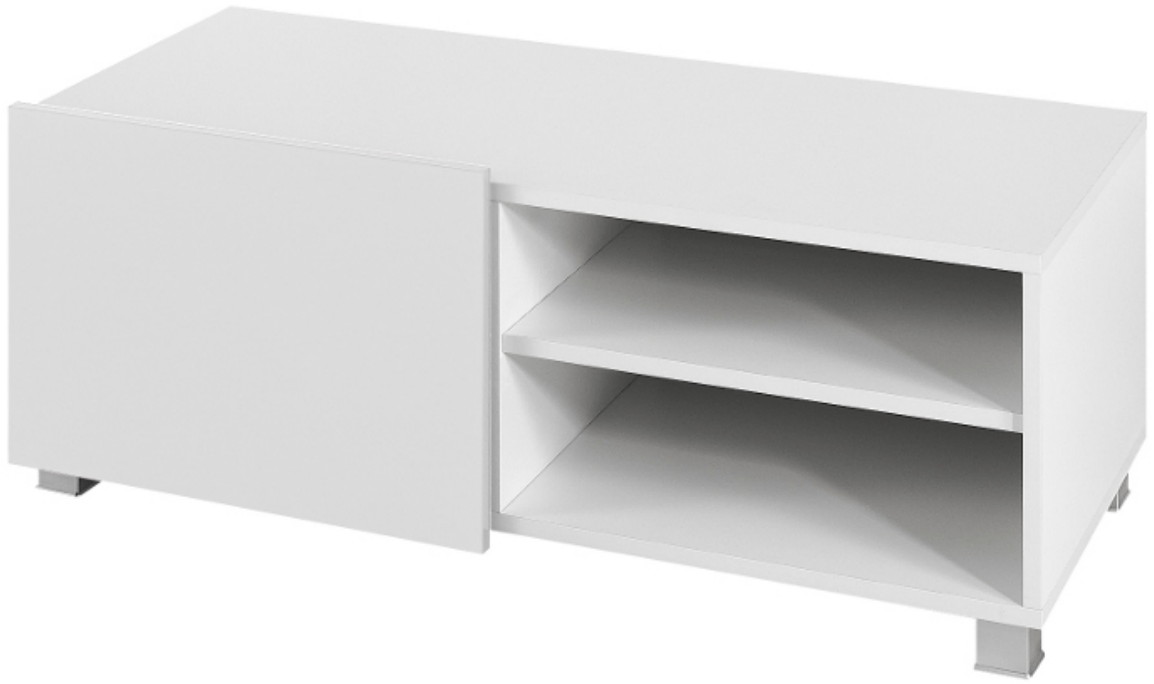

Gordia RTV 1D ambry TV commodes Cupboards Commodes

mebeles.buv.lv

Gordia RTV 1D ambry
50.00 EUR

Cupboards Commodes
GiB meble

BM

Gordia RTV 1D ambry - TV commodes - Cupboards Commodes - GiB meble

Material: laminated particleboard, edge from PVC.

Possible colors:

- * case oak sonoma, facade oak sonoma + black polished;
- * case white, facade white polished + black polished;
- * case white, facade white polished + violet polished;
- * case white, facade white opaque + white polished;
- * case black, facade black opaque + black polished.

Width: **100** cm

Height: **38** cm

Depth: **43** cm

Direct furniture delivery from GiB meble factory to Your home!

Terms of delivery

Possible delivery to all European countries!

Delivery cost depends from size and type of furniture.