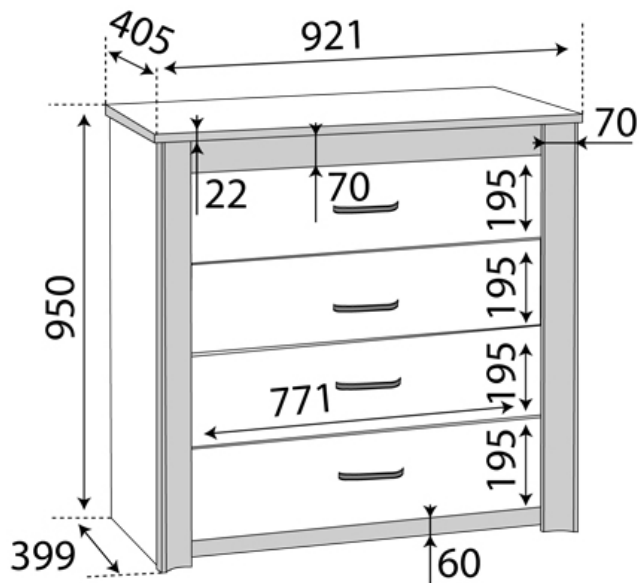

szuflada

www.MLMEBLE.pl

Oliwier 12 show-window - Dressers - Cupboards Commodes - ML Meble

Available colors:

- Sonoma dark:
- Sonoma light + dark.

Width: **92** cm

Height: **95** cm

Depth: **41** cm