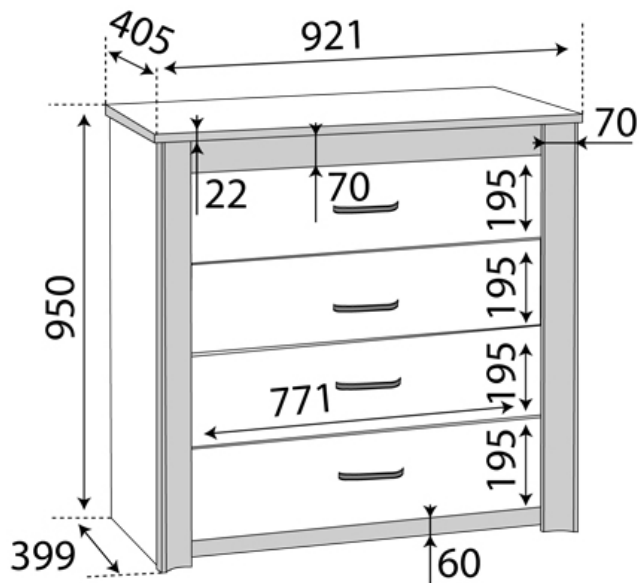

szuflada

www.MLMEBLE.pl

Oliwier 12 show-window - Dressers - Cupboards Commodes - ML Meble

Available colors:

- Sonoma dark:
- Sonoma light + dark.

Width: **92** cm

Height: **95** cm

Depth: **41** cm

Direct furniture delivery from ML Meble factory to Your home!

[Call](#)

[Ask Question](#)

[Checkout](#)