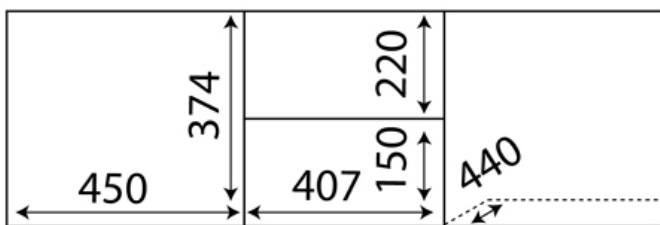

Oliwier 14 show-window - TV commodes - Cupboards Commodes - ML Meble

Available colors:

- Sonoma dark:
- Sonoma light + dark.

Width: **138** cm

Height: **48** cm

Depth: **50** cm

Direct furniture delivery from ML Meble factory to Your home!