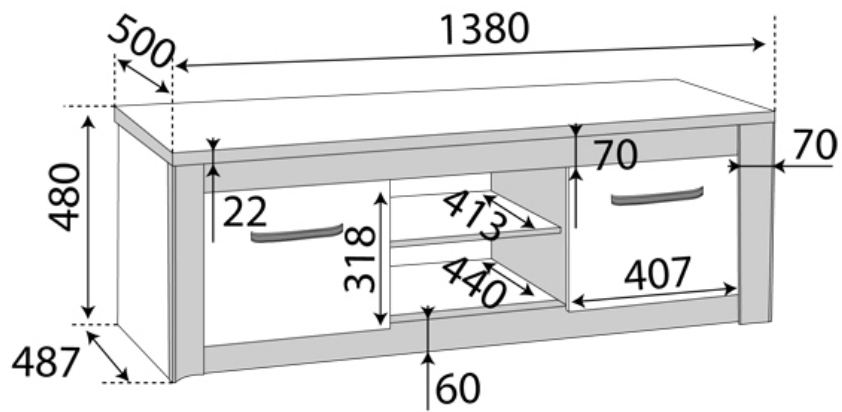

Oliwier 14 show-window - TV commodes - Cupboards Commodes - ML Meble

Available colors:

- Sonoma dark:
- Sonoma light + dark.

Width: **138** cm

Height: **48** cm

Depth: **50** cm

Direct furniture delivery from ML Meble factory to Your home!