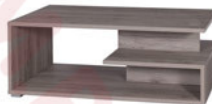

Shelf RTV 150 BRICO 3D Cupboards Commodes

mebeles.buv.lv

Shelf RTV 150 BRICO 3D
113.00 EUR

Cupboards Commodes
GiB meble

BM

BC1
80x200x52cm

LED
BC2
120x85x41cm

LED
BC3
60x200x41cm

LED
BC4
45x113x32cm

LED
BC5
60x108x34cm

LED
BC5
60x106x34cm

BC6
140x22x15cm

BC7
150x41x41cm

BC8
205x215x69cm

BC9
138x215x69cm

BC10
100x22x15cm

BC11
100x76x50cm

BC12
115x44x65cm

Shelf RTV 150 BRICO 3D - Cupboards Commodes - GiB meble BRICO

Available colors:

- Sonoma Oak / White gloss
- Oak San Remo / Brown Gloss.

Sizes: 120/85/41 cm.

Direct furniture delivery from GiB meble factory to Your home!