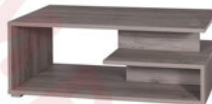

Shelf RTV 150 BRICO 3D Cupboards Commodes

mebeles.buv.lv

Shelf RTV 150 BRICO 3D
113.00 EUR

Cupboards Commodes
GiB meble

BM

[Call](#)
[Ask Question](#)
[Checkout](#)

BC1
80x200x52cm

LED
BC2
120x85x41cm

LED
BC3
60x200x41cm

LED
BC4
45x113x32cm

LED
BC5
60x108x34cm

LED
BC5
60x106x34cm

BC6
140x22x15cm

BC7
150x41x41cm

BC8
205x215x69cm

BC9
138x215x69cm

BC10
100x22x15cm

BC11
100x76x50cm

BC12
115x44x65cm

Shelf RTV 150 BRICO 3D - Cupboards Commodes - GiB meble BRICO

Available colors:

- Sonoma Oak / White gloss
- Oak San Remo / Brown Gloss.

Sizes: 120/85/41 cm.