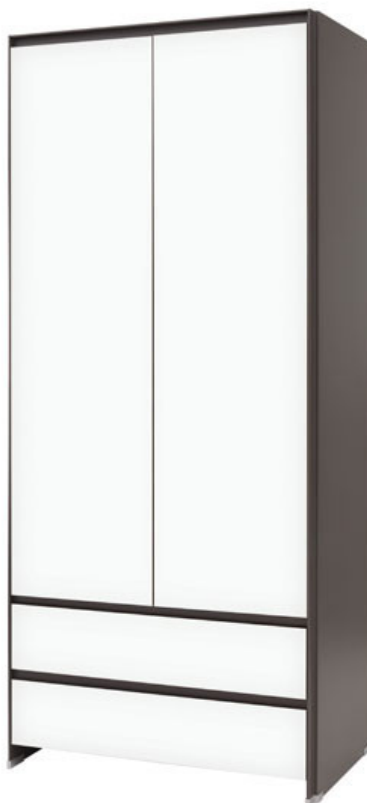

# Finis case-SZF2D2S/20/9 Cases 2-door Cupboards Commodes

[mebeles.buv.lv](http://mebeles.buv.lv)

Finis case-SZF2D2S/20/9

230.00 EUR

Cupboards Commodes

**Black Red White ( BRW )**

*BM*

[Call](#)

## **Fini case-SZF2D2S/20/9 - Cases 2-door - Cupboards Commodes - Black Red White ( BRW ) Modular system Fini**

Feeney modern collection is the essence of modern style. Light in the form of furniture, devoid of unnecessary detail to your home decor has become the new word, and you feel good in a modern and orderly space.

Minimalist design modules compensates attractive colors and functional solutions. Silent-closing drawer front, as well as energy-efficient LED lighting.

Fashionable dark gray fine is a wide palette of colors. Enhanced modular Feeney gives more freedom of individual interior design. Many functional modules, which can be freely gather together, you can create any circuitry inside the office, bedroom, dining room and hallway. Materials used: - Housing: Particleboard, finishing the film.