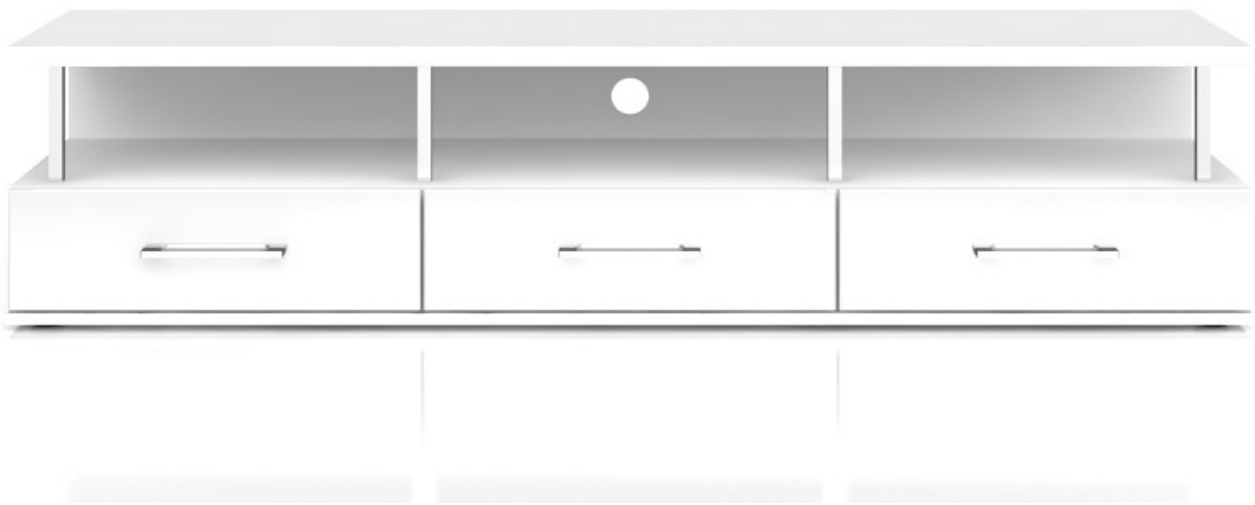

AVILA locker RTV3S/4/18 TV commodes Cupboards Commodes

mebeles.buv.lv

AVILA locker RTV3S/4/18

151.00 EUR

Cupboards Commodes

Black Red White (BRW)

[Call](#)

[Ask Question](#)

[Checkout](#)

AVILA locker RTV3S/4/18 - TV commodes - Cupboards Commodes - Black Red White (BRW)

Color: white gloss/grey high gloss, white/white high gloss.

Material: laminated particleboard.

Width: **180** cm

Height: **42** cm

Depth: **49** cm

Direct furniture delivery from Black Red White (BRW) factory to Your home!

[Call](#)

[Ask Question](#)

[Checkout](#)

Terms of delivery

Possible delivery to all European countries!