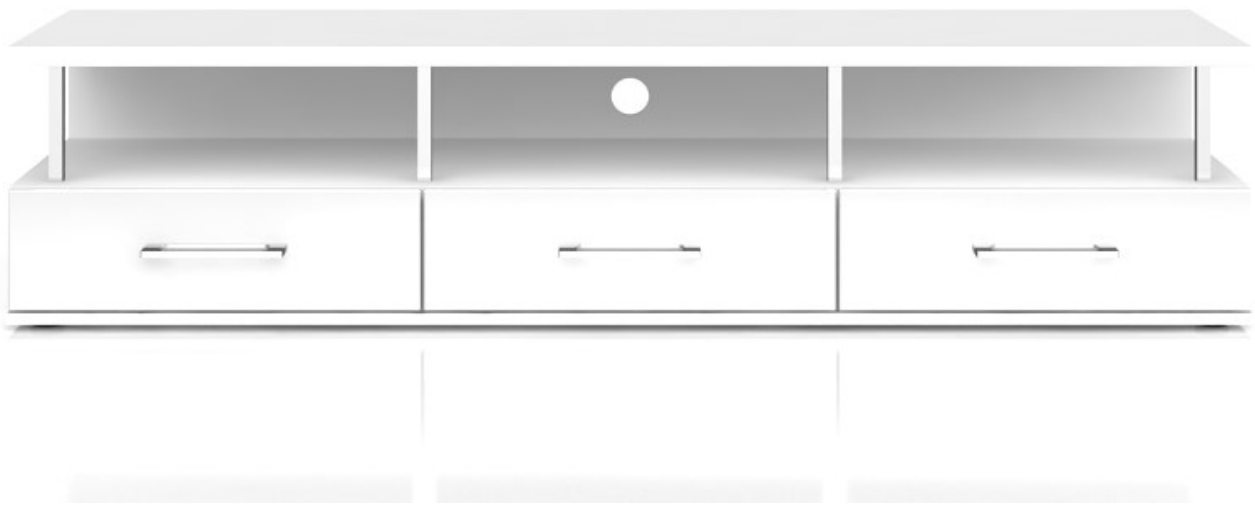

# AVILA locker RTV3S/4/18 TV commodes Cupboards Commodes

[mebeles.buv.lv](http://mebeles.buv.lv)

AVILA locker RTV3S/4/18

151.00 EUR

Cupboards Commodes

**Black Red White ( BRW )**

[Call](#)

[Ask Question](#)

[Checkout](#)

**AVILA locker RTV3S/4/18 - TV commodes - Cupboards Commodes - Black Red White ( BRW )**

Color: white gloss/grey high gloss, white/white high gloss.

Material: laminated particleboard.

Width: **180** cm

Height: **42** cm

Depth: **49** cm

Direct furniture delivery from Black Red White ( BRW ) factory to Your home!

[Call](#)

[Ask Question](#)

[Checkout](#)