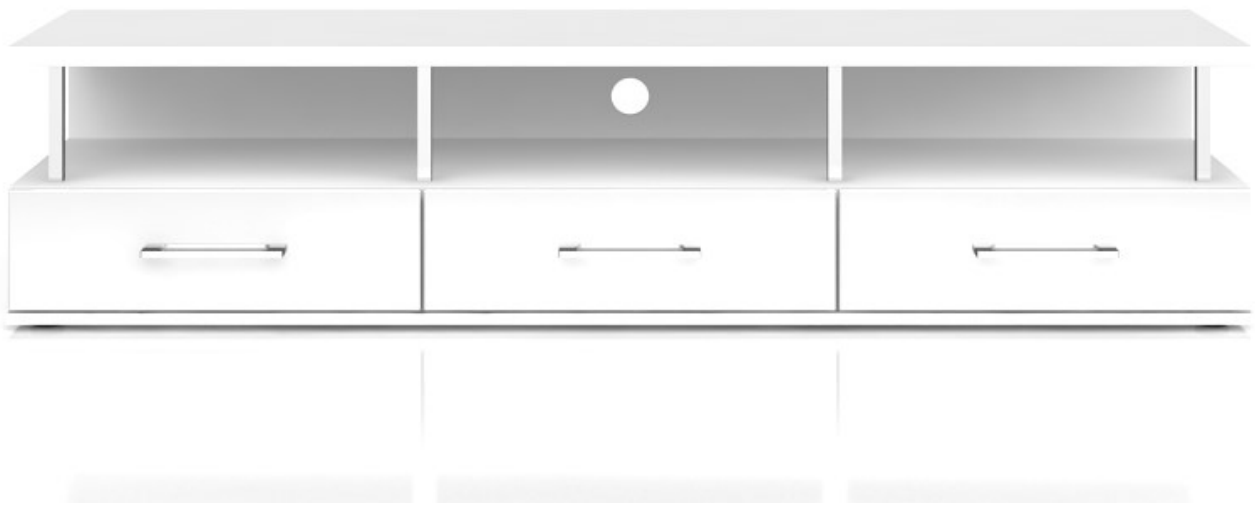

AVILA locker RTV3S/4/18 TV commodes Cupboards Commodes

mebeles.buv.lv

AVILA locker RTV3S/4/18

151.00 EUR

[TV commodes](#)

[Manufacturer products Black Red
White \(BRW \)](#)

[Call](#)
[Ask Question](#)
[Checkout](#)

AVILA locker RTV3S/4/18 - TV commodes - Cupboards Commodes - Black Red White (BRW)

Color: white gloss/grey high gloss, white/white high gloss.

Material: laminated particleboard.

Width: **180** cm

Height: **42** cm

Depth: **49** cm

Direct furniture delivery from Black Red White (BRW) factory to Your home!

[Call](#)

[Ask Question](#)

[Checkout](#)

Terms of delivery

Possible delivery to all European countries!

Delivery cost depends from size and type of furniture.