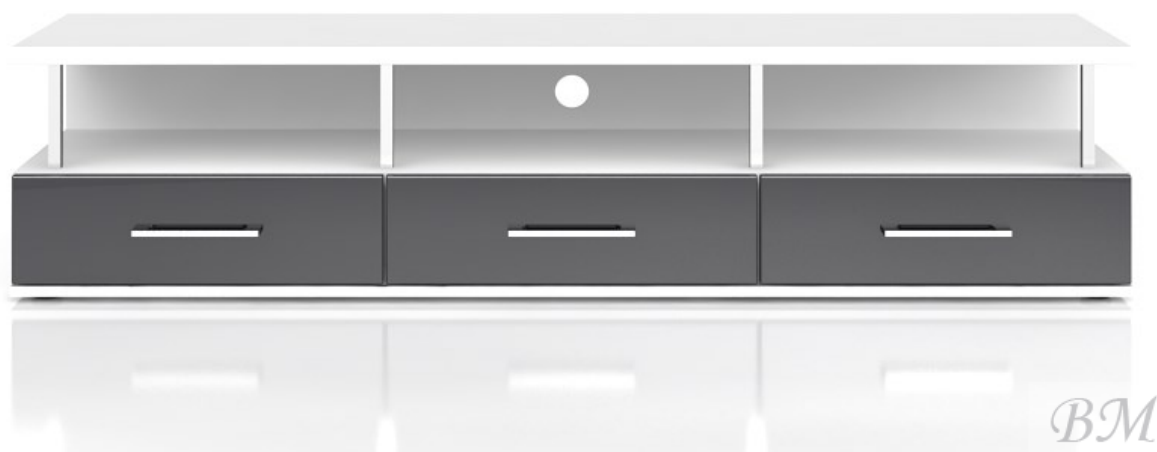

# AVILA locker RTV3S/4/18 TV commodes Cupboards Commodes

[mebeles.buv.lv](http://mebeles.buv.lv)

AVILA locker RTV3S/4/18

151.00 EUR

Cupboards Commodes

**Black Red White ( BRW )**

[Call](#)

[Ask Question](#)

[Checkout](#)

**AVILA locker RTV3S/4/18 - TV commodes - Cupboards Commodes - Black Red White ( BRW )**

Color: white gloss/grey high gloss, white/white high gloss.

Material: laminated particleboard.

Width: **180** cm

Height: **42** cm

Depth: **49** cm

Direct furniture delivery from Black Red White ( BRW ) factory to Your home!

[Call](#)

[Ask Question](#)

[Checkout](#)