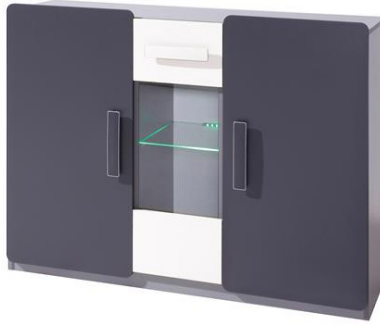

Комод L K2D2SZ Dressers Cupboards Commodes

mebeles.buv.lv

Комод L K2D2SZ

89.00 EUR

Cupboards Commodes

GiB meble

BM

[Call](#)

[Ask Question](#)

[Checkout](#)

Комод L K2D2SZ - Dressers - Cupboards Commodes - GiB meble

Material: laminated chipboard, MDF.

Colours:

Case: gray

Facades: graphite/purple, green/graphite, white/graphite.

Width: **80** cm

Height: **91** cm

Depth: **42** cm

Direct furniture delivery from GiB meble factory to Your home!

[Call](#)

[Ask Question](#)

[Checkout](#)

Terms of delivery

Possible delivery to all European countries!