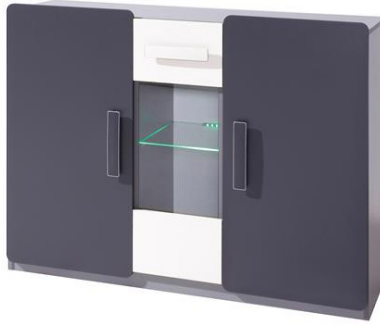

Комод L K2D2SZ Dressers Cupboards Commodes

mebeles.buv.lv

Комод L K2D2SZ

89.00 EUR

Cupboards Commodes

GiB meble

BM

Комод L K2D2SZ - Dressers - Cupboards Commodes - GiB meble

Material: laminated chipboard, MDF.

Colours:

Case: gray

Facades: graphite/purple, green/graphite, white/graphite.

Width: **80** cm

Height: **91** cm

Depth: **42** cm

Direct furniture delivery from GiB meble factory to Your home!