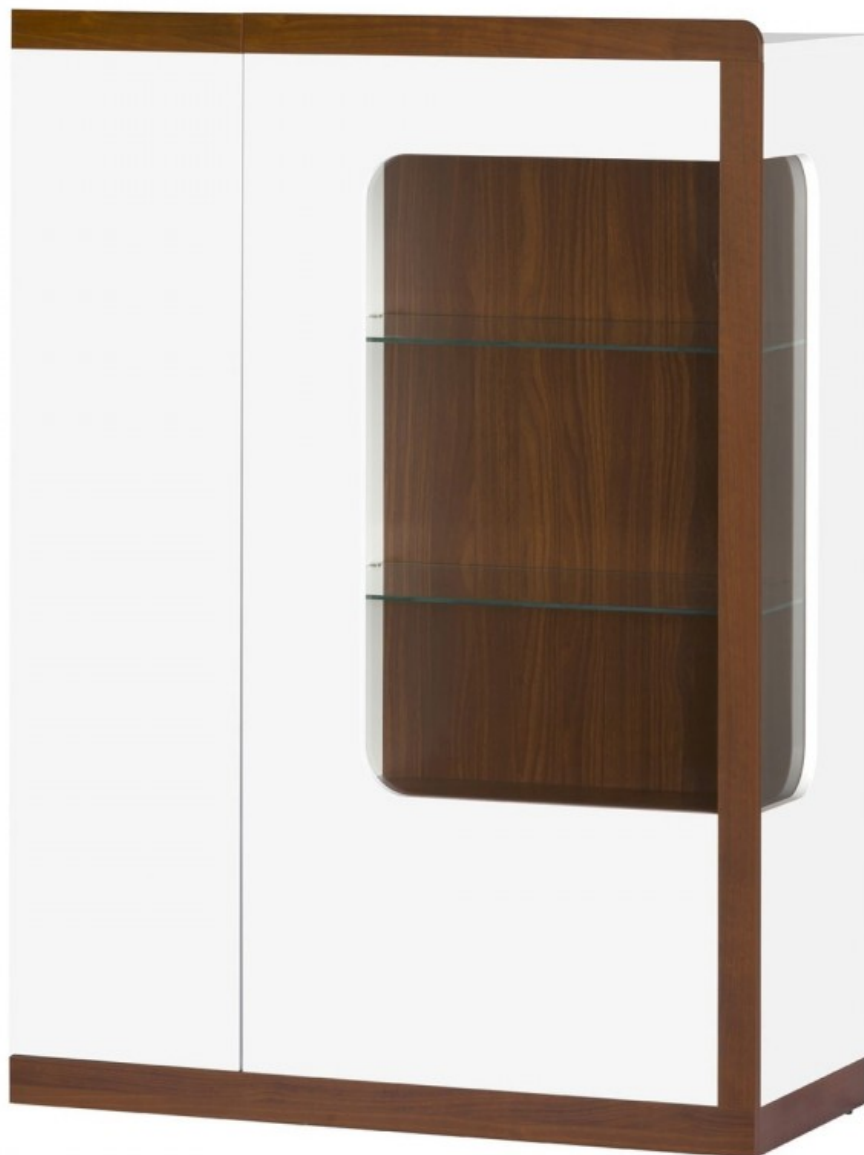

Malta 11 heigh chest of drawers Dressers Cupboards Commodes

mebeles.buv.lv

Malta 11 heigh chest of drawers

209.00 EUR

[Dressers](#)

[Manufacturer products Meble](#)

BM

Malta 11 heigh chest of drawers - Dressers - Cupboards Commodes - Meble

Opening - supplies push-open.

LED lightning + 18 €.

Color: case - white, front - white polished + Azurro nut.

Material: laminated furniture board.

Width: **100** cm

Height: **139** cm

Depth: **42** cm

Direct furniture delivery from Meble factory to Your home!