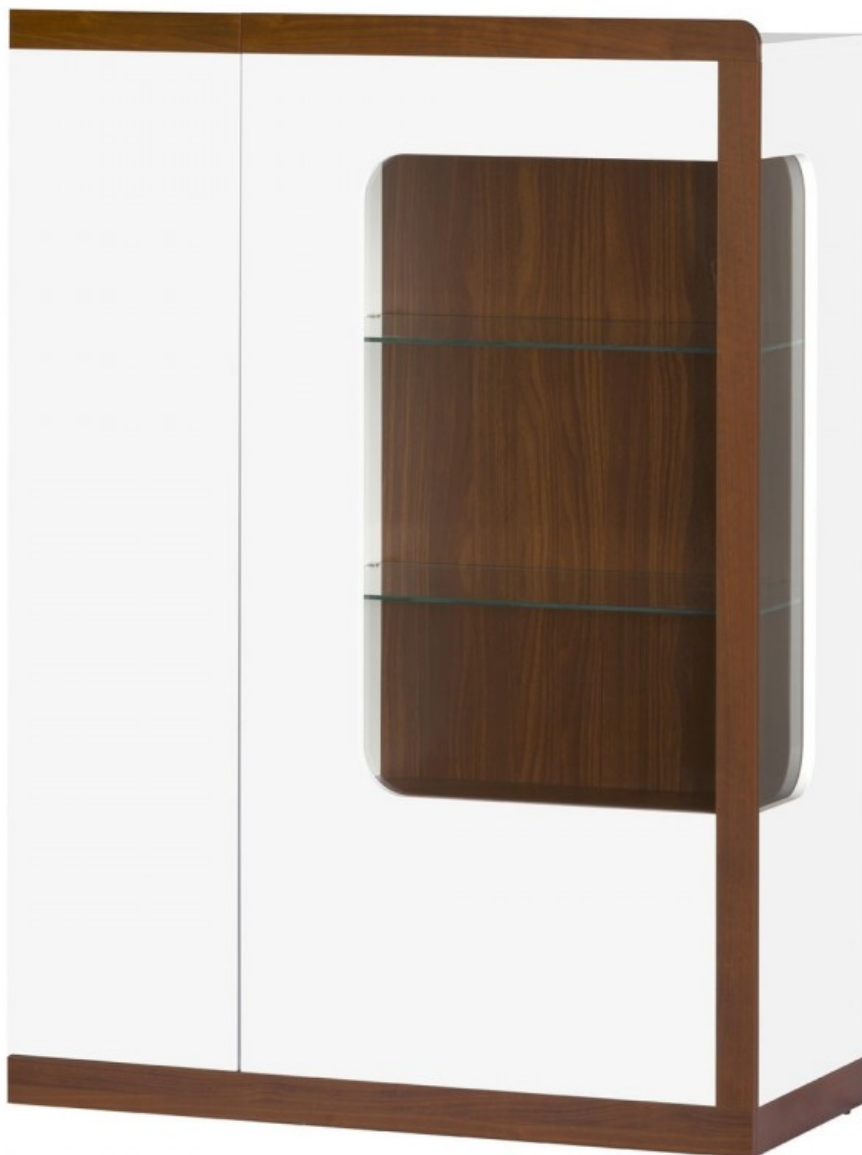

Malta 11 heigh chest of drawers Dressers Cupboards Commodes

mebeles.buv.lv

Malta 11 heigh chest of drawers
209.00 EUR

Cupboards Commodes
Meble

BM

Malta 11 heigh chest of drawers - Dressers - Cupboards Commodes - Meble

Opening - supplies push-open.

LED lightning + 18 €.

Color: case - white, front - white polished + Azurro nut.

Material: laminated furniture board.

Width: **100** cm

Height: **139** cm

Depth: **42** cm

Direct furniture delivery from Meble factory to Your home!