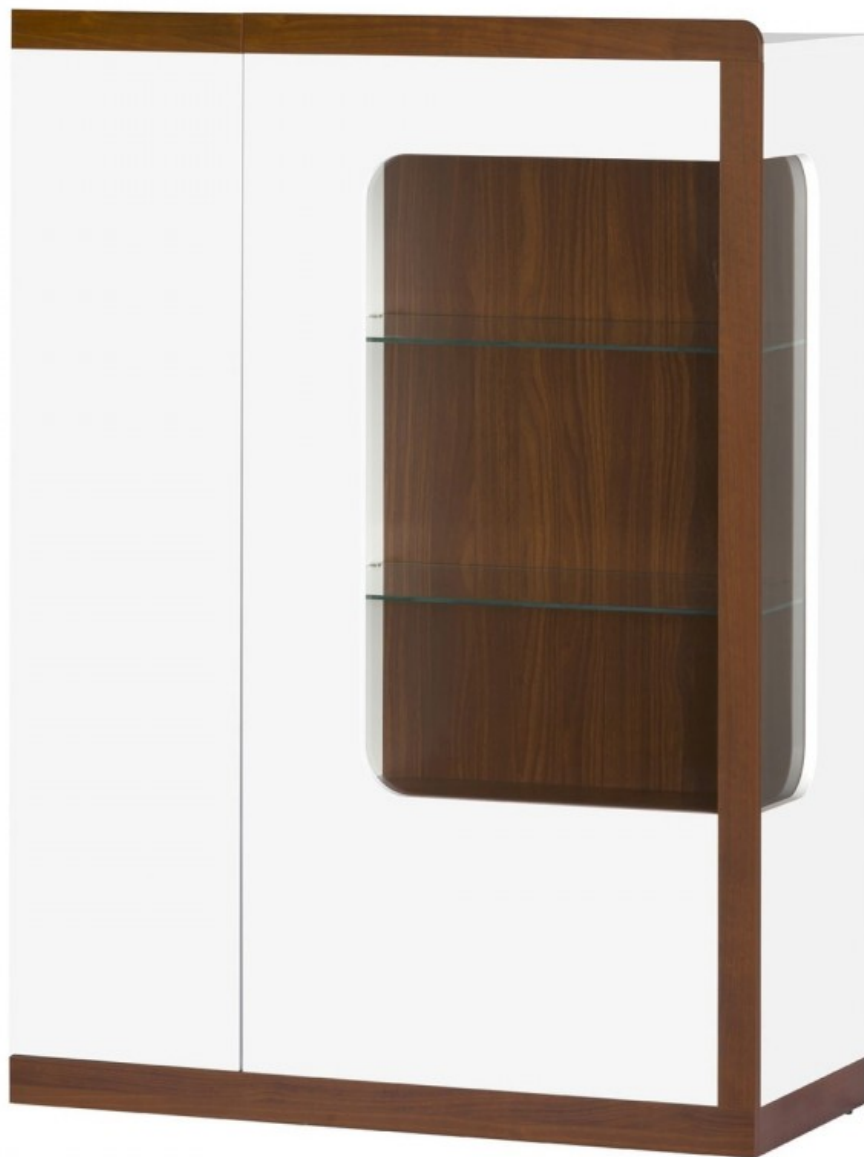

# Malta 11 heigh chest of drawers Dressers Cupboards Commodes

[mebeles.buv.lv](http://mebeles.buv.lv)

Malta 11 heigh chest of drawers  
209.00 EUR

Cupboards Commodes  
**Meble**

*BM*

## **Malta 11 heigh chest of drawers - Dressers - Cupboards Commodes - Meble**

Opening - supplies push-open.

LED lightning + 18 €.

Color: case - white, front - white polished + Azurro nut.

Material: laminated furniture board.

Width: **100** cm

Height: **139** cm

Depth: **42** cm

Direct furniture delivery from Meble factory to Your home!