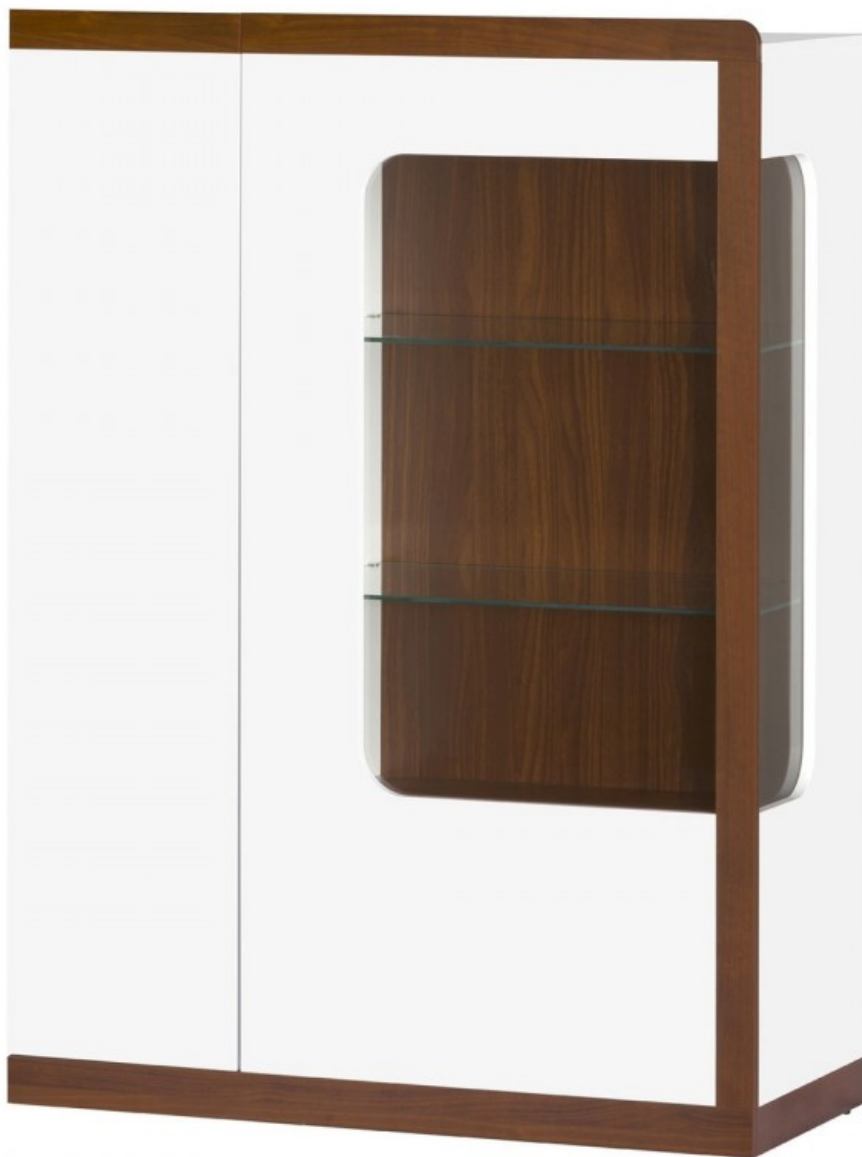

Malta 11 heigh chest of drawers Dressers Cupboards Commodes

mebeles.buv.lv

Malta 11 heigh chest of drawers
209.00 EUR

Cupboards Commodes
Meble

BM

Malta 11 heigh chest of drawers - Dressers - Cupboards Commodes - Meble

Opening - supplies push-open.

LED lightning + 18 €.

Color: case - white, front - white polished + Azurro nut.

Material: laminated furniture board.

Width: **100** cm

Height: **139** cm

Depth: **42** cm

Direct furniture delivery from Meble factory to Your home!