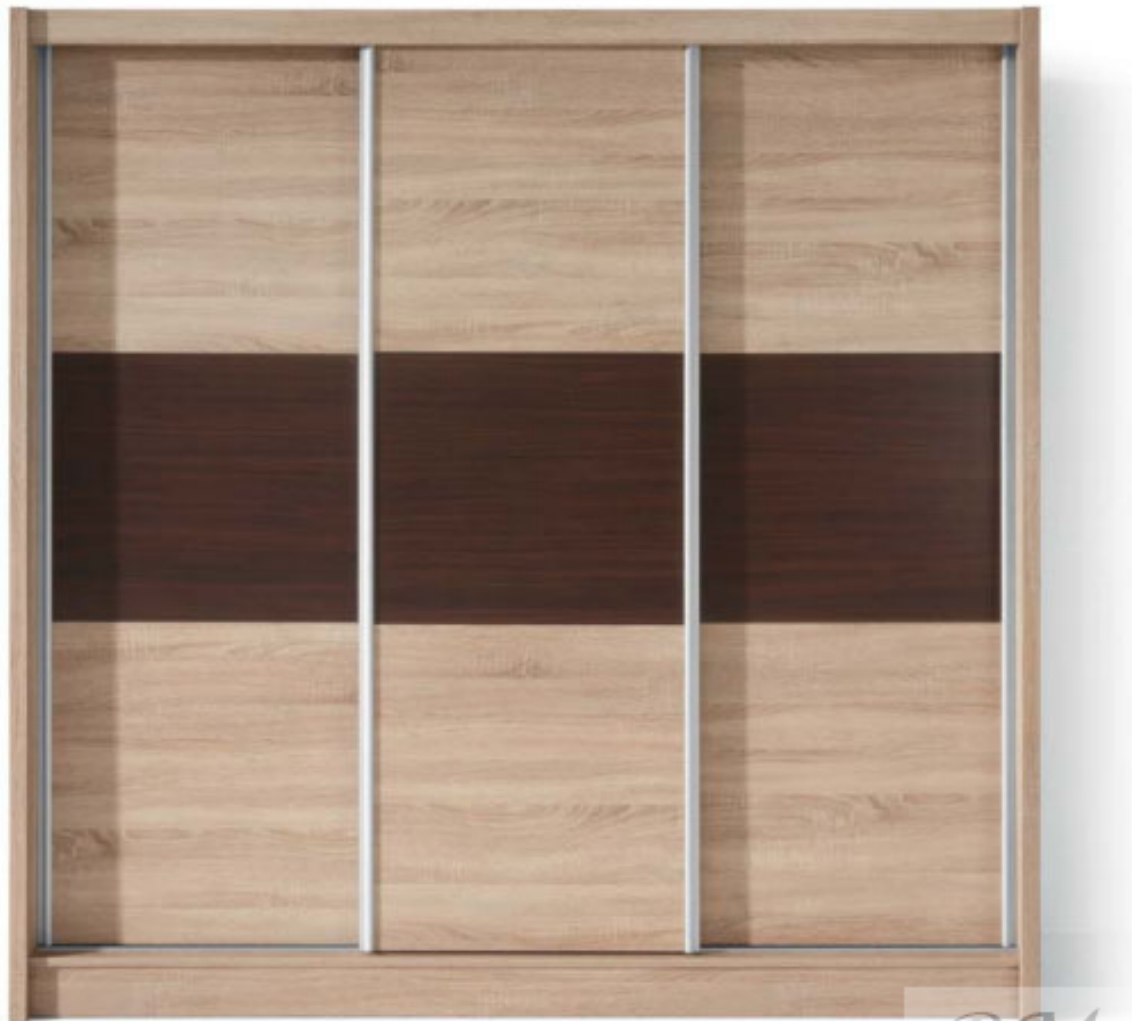

Vegas 9D case with sliding doors Wardrobes with sliding doors Cupboards Commodes

mebeles.buv.lv

Vegas 9D case with sliding doors

219.00 EUR

[Wardrobes with sliding doors](#)

[Manufacturer products Intermeble](#)

BM

[Call](#)

[Ask Question](#)

[Checkout](#)

POŁYSK
GLANZ
GLOSS

**Vegas 9D case with sliding doors - Wardrobes with sliding doors -
Cupboards Commodes - Intermeble**

Additional shelves at an additional cost + 16 €.

Lighting + 29 €.

Color: oak Sonoma.

Material: high quality laminated particleboard.

Width: **205** cm

Height: **205** cm

Depth: **63** cm

Direct furniture delivery from Intermeble factory to Your home!

[Call](#)