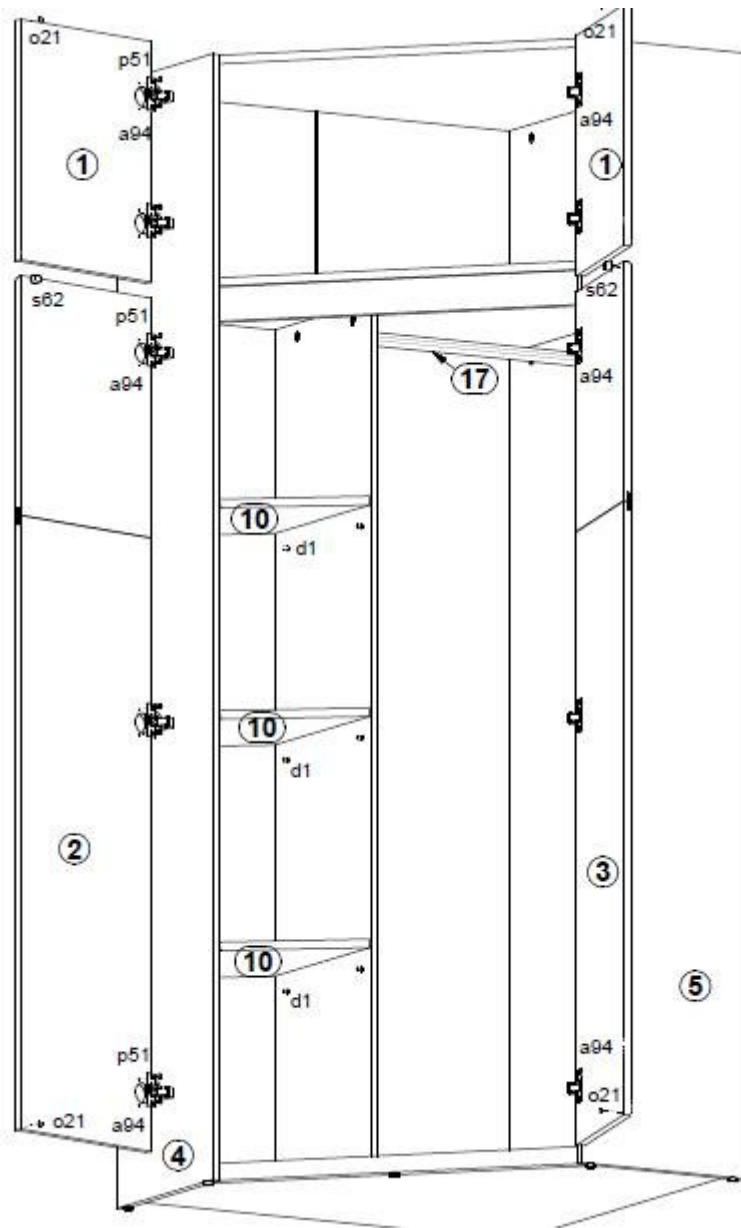

BM

**Academica SZFN2D corner cupboard - Angular closets -
Cupboards Commodes - Black Red White (BRW)**

Color: oak Sonoma.

Material: laminated particleboard.

Width: **80.5** cm

Height: **198.5** cm

Depth: **80.5** cm

Direct furniture delivery from Black Red White (BRW) factory to Your home!

[Call](#)

[Ask Question](#)

[Checkout](#)