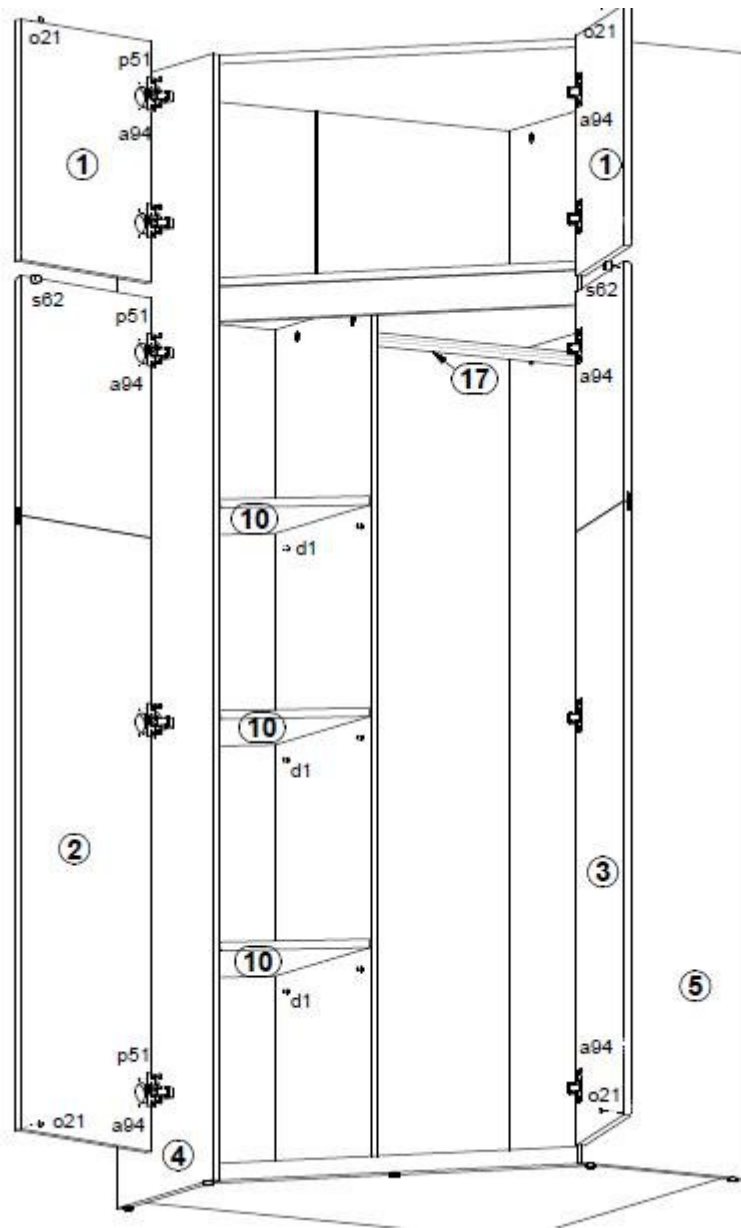

[Ask Question](#)

[Checkout](#)

BM

**Academica SZFN2D corner cupboard - Angular closets -
Cupboards Commodes - Black Red White (BRW)**

Color: oak Sonoma.

Material: laminated particleboard.

Width: **80.5** cm

Height: **198.5** cm

Depth: **80.5** cm

Direct furniture delivery from Black Red White (BRW) factory to Your home!

[Call](#)

[Ask Question](#)

[Checkout](#)

Terms of delivery

Possible delivery to all European countries!