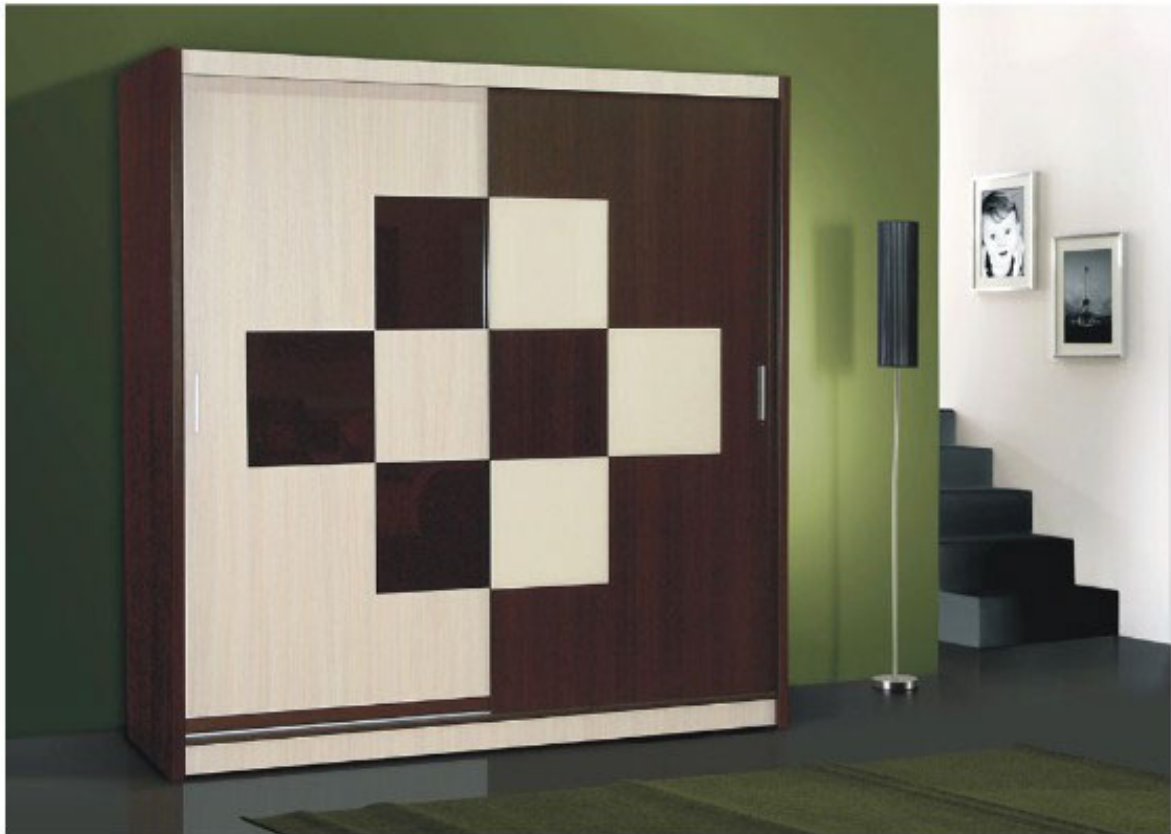

MALTA Wardrobes with sliding doors Cupboards Commodes

mebeles.buv.lv

MALTA
304.00 EUR

Cupboards Commodes
Furnitech

MALTA

width: 203 cm
height: 215 cm
depth: 61 cm

COLOUR

MALTA - Wardrobes with sliding doors - Cupboards Commodes - Furnitech