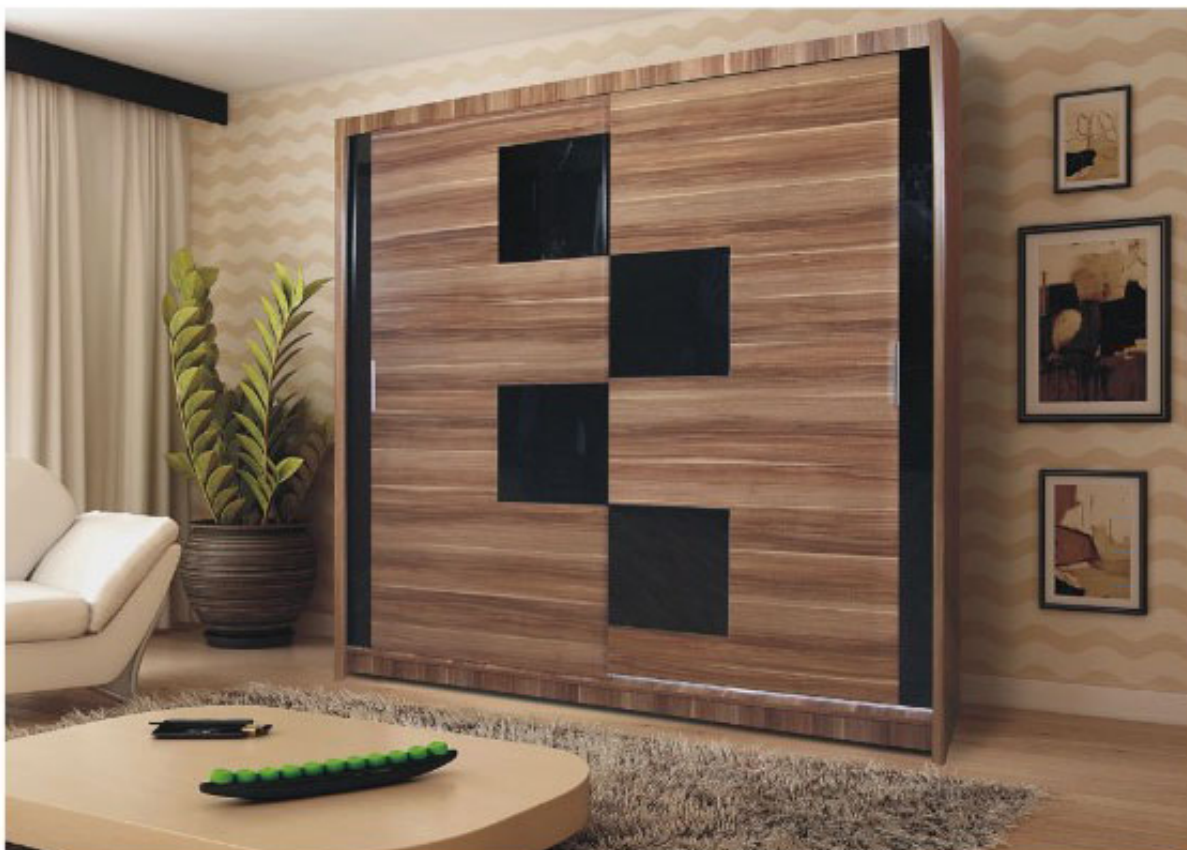

MALTA 5 Wardrobes with sliding doors Cupboards Commodes

mebeles.buv.lv

MALTA 5
306.00 EUR

Cupboards Commodes
Furnitech

MALTA 5

width: 203 cm
height: 215 cm
depth: 61 cm

COLOUR

plum

wenge

black glass

glass vanilia

BM

MALTA 5 - Wardrobes with sliding doors - Cupboards Commodes - Furnitech

Width: **203** cm
Height: **215** cm
Depth: **61** cm

Direct furniture delivery from Furnitech factory to Your home!