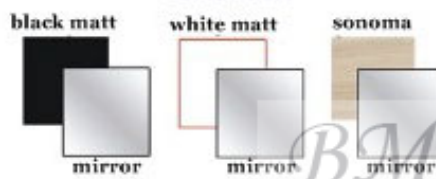

COLOURS

VISTA 180 - Wardrobes with sliding doors - Cupboards Commodes - Furnitech

Width: **180** cm
Height: **215** cm
Depth: **61** cm

Direct furniture delivery from Furnitech factory to Your home!