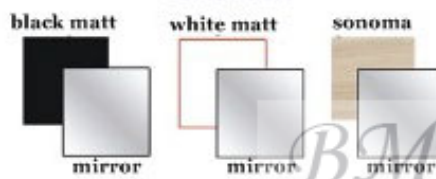

VISTA 180 Wardrobes with sliding doors Cupboards Commodes

mebeles.buv.lv

VISTA 180
306.00 EUR

Cupboards Commodes
Furnitech

VISTA 180

width: 180 cm
height: 215 cm
depth: 61 cm

COLOURS

VISTA 180 - Wardrobes with sliding doors - Cupboards Commodes - Furnitech