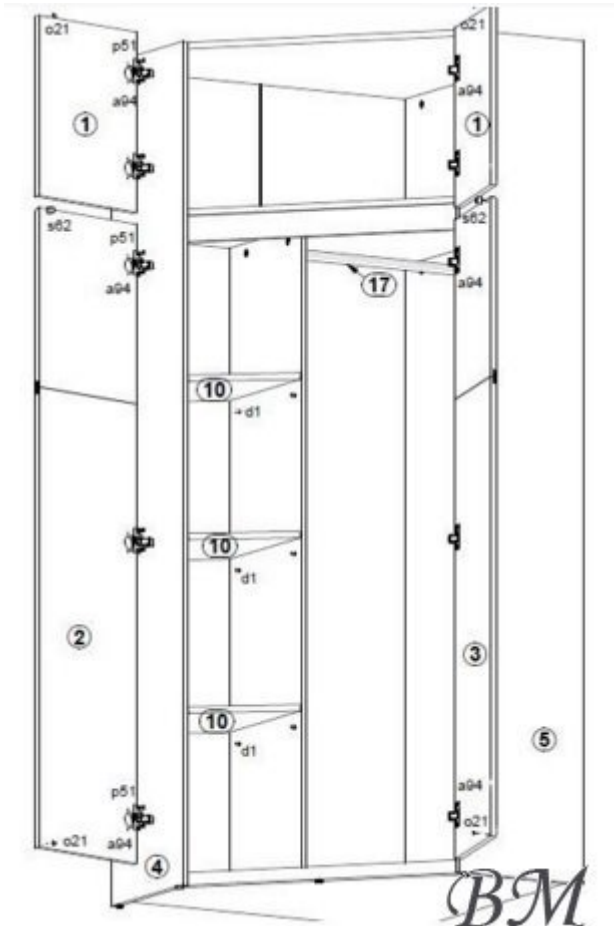

**Academica SZF2D corner cupboard - Angular closets - Cupboards
Commodes - Black Red White (BRW)**

Color: oak sonoma.

Width: **81** cm

Height: **199** cm

Depth: **81** cm

Direct furniture delivery from Black Red White (BRW) factory to Your home!