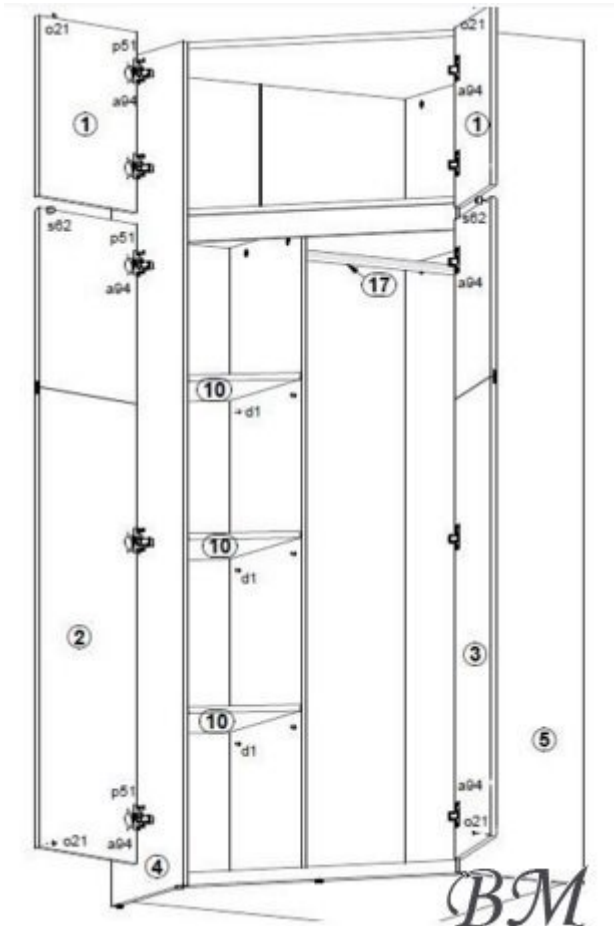

[Checkout](#)

**Academica SZF2D corner cupboard - Angular closets - Cupboards
Commodes - Black Red White (BRW)**

Color: oak sonoma.

Width: **81** cm

Height: **199** cm

Depth: **81** cm

Direct furniture delivery from Black Red White (BRW) factory to Your home!