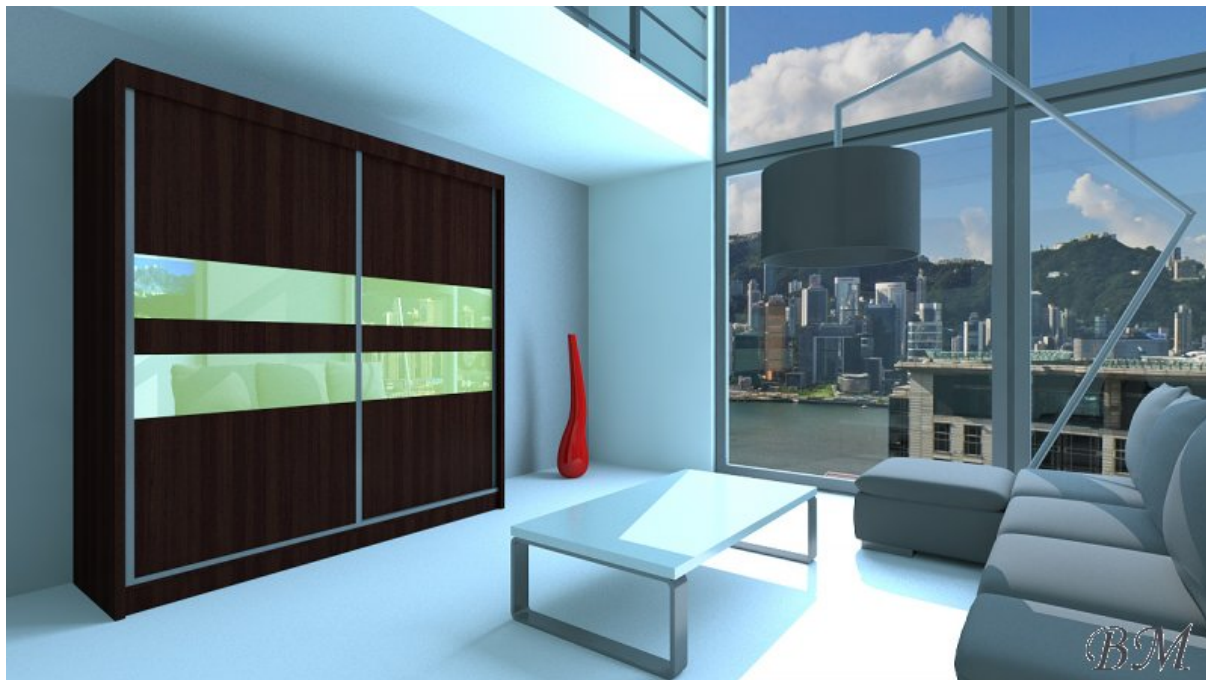

FINEZJA cupboard Wardrobes with sliding doors Cupboards Commodes

mebeles.buv.lv

FINEZJA cupboard
300.00 EUR

Cupboards Commodes
Makspol

[Call](#)
[Ask Question](#)
[Checkout](#)