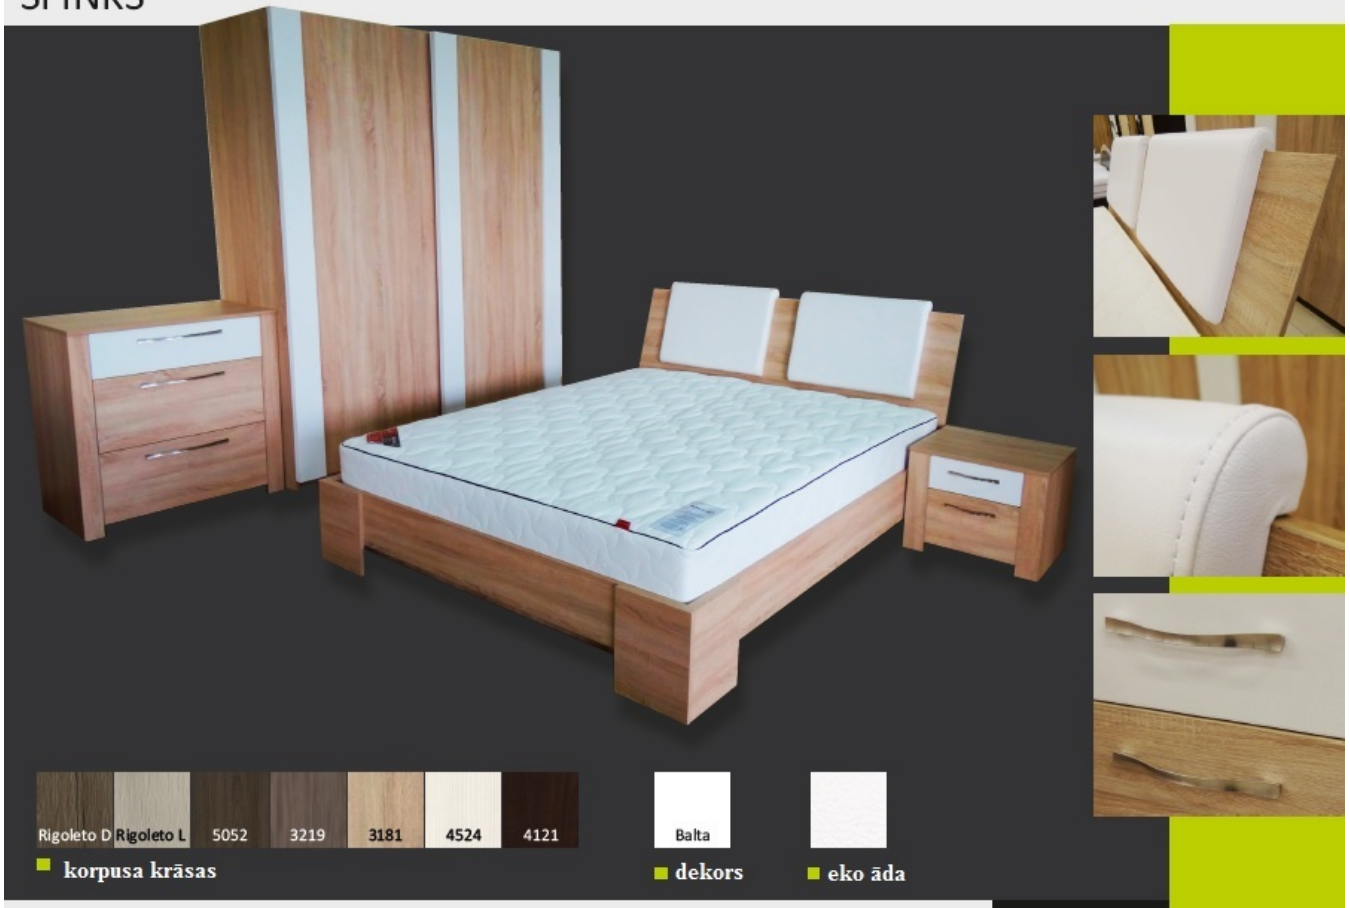

Material: Laminate

Dimensions:

1) Width: 90 cm / Height: 89 cm / Depth: 54cm (3 drawers)

2) Width: 90cm / Height: 106cm / depth: 54cm (4 drawers)

you can order any of the suggested colors.

Direct furniture delivery from Lietuva factory to Your home!