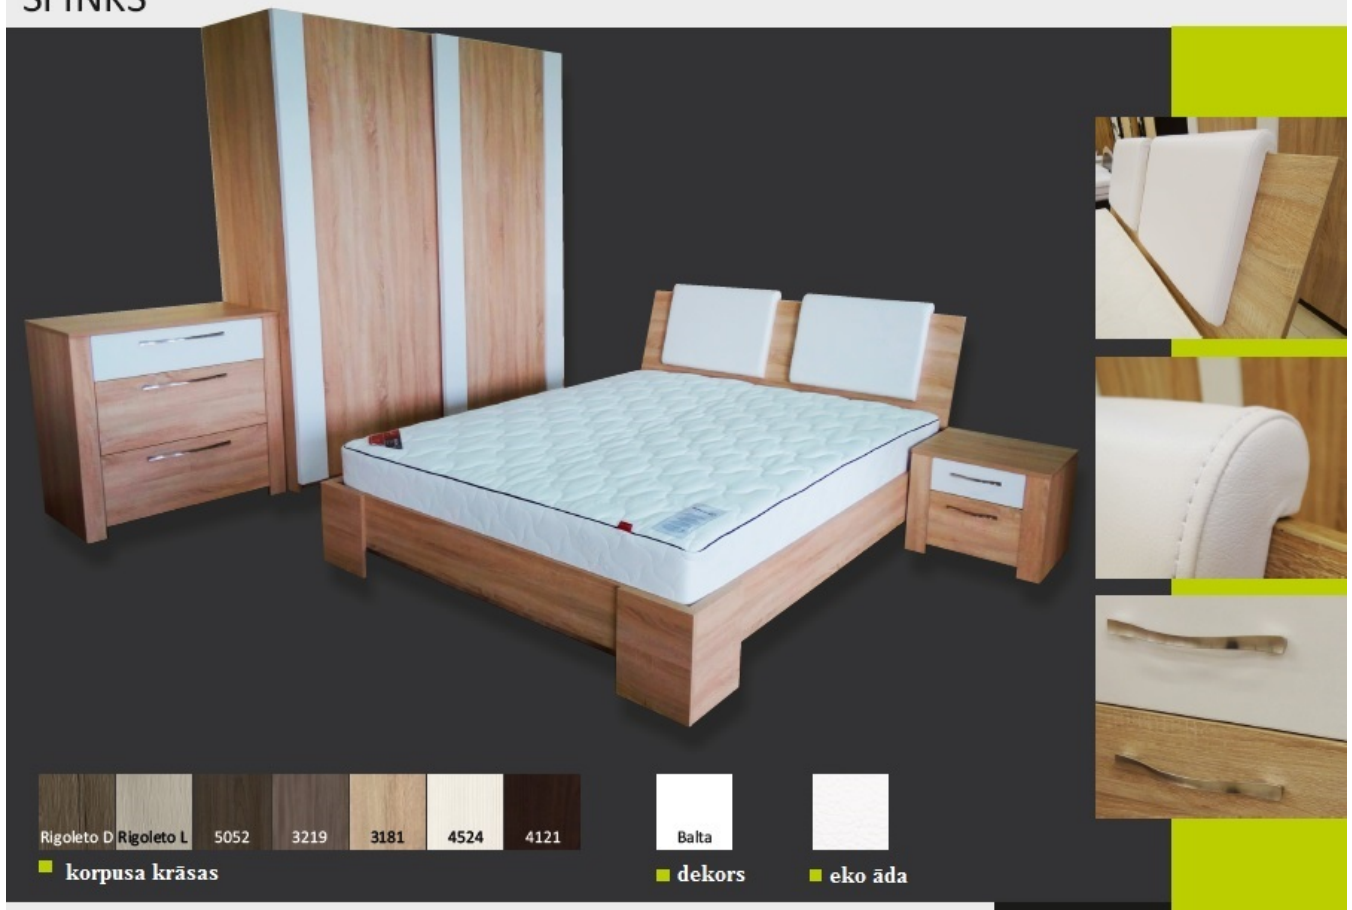

Chest of drawers Sfinks - Dressers - Cupboards Commodes - Lietuva

Material: Laminate

Dimensions:

1) Width: 90 cm / Height: 89 cm / Depth: 54cm (3 drawers)

2) Width: 90cm / Height: 106cm / depth: 54cm (4 drawers)