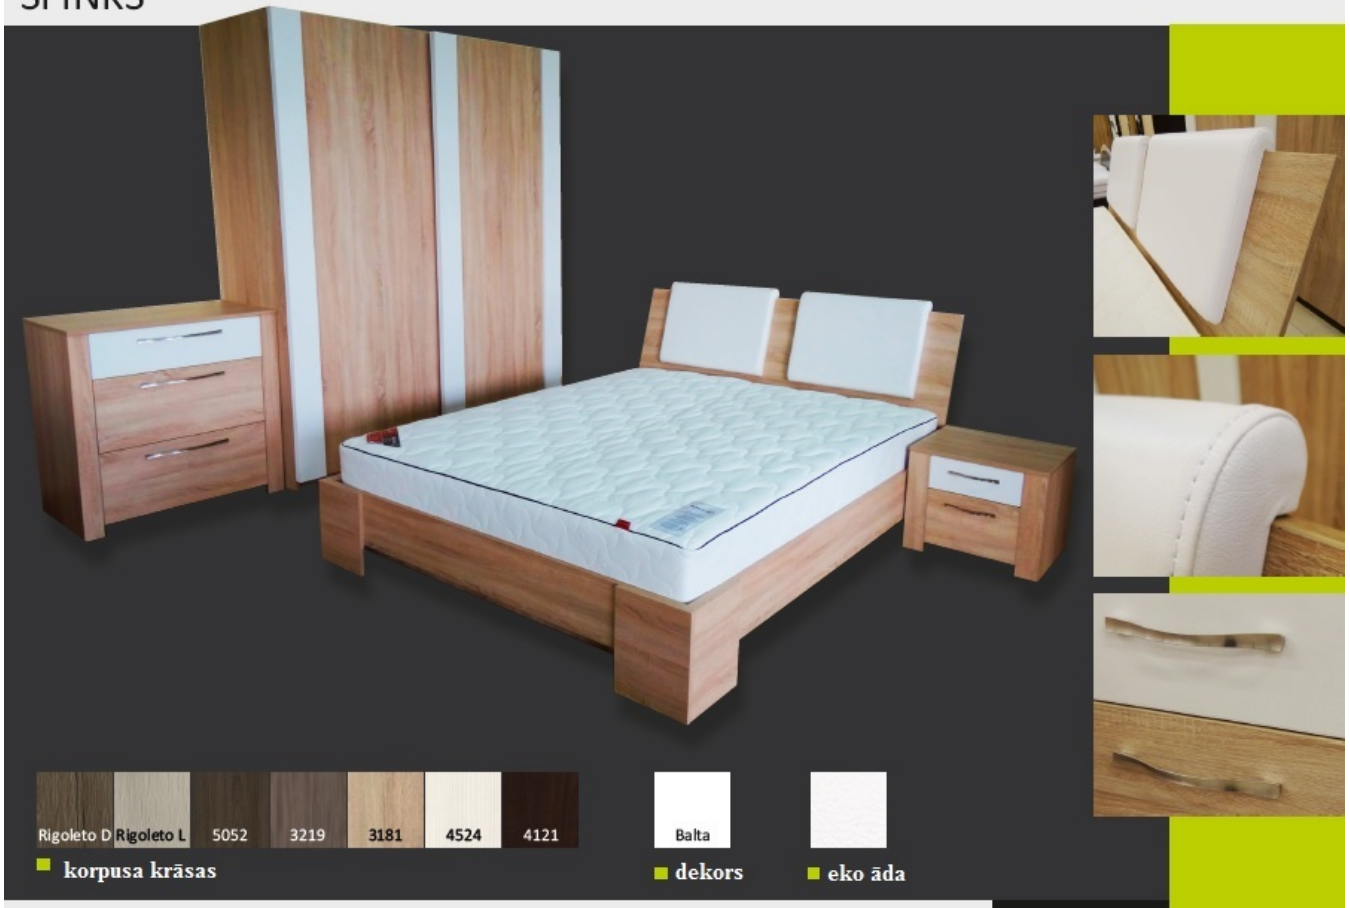

### **Chest of drawers Sfinks - Dressers - Cupboards Commodes - Lietuva**

Material: Laminate

Dimensions:

1) Width: 90 cm / Height: 89 cm / Depth: 54cm (3 drawers)

2) Width: 90cm / Height: 106cm / depth: 54cm (4 drawers)