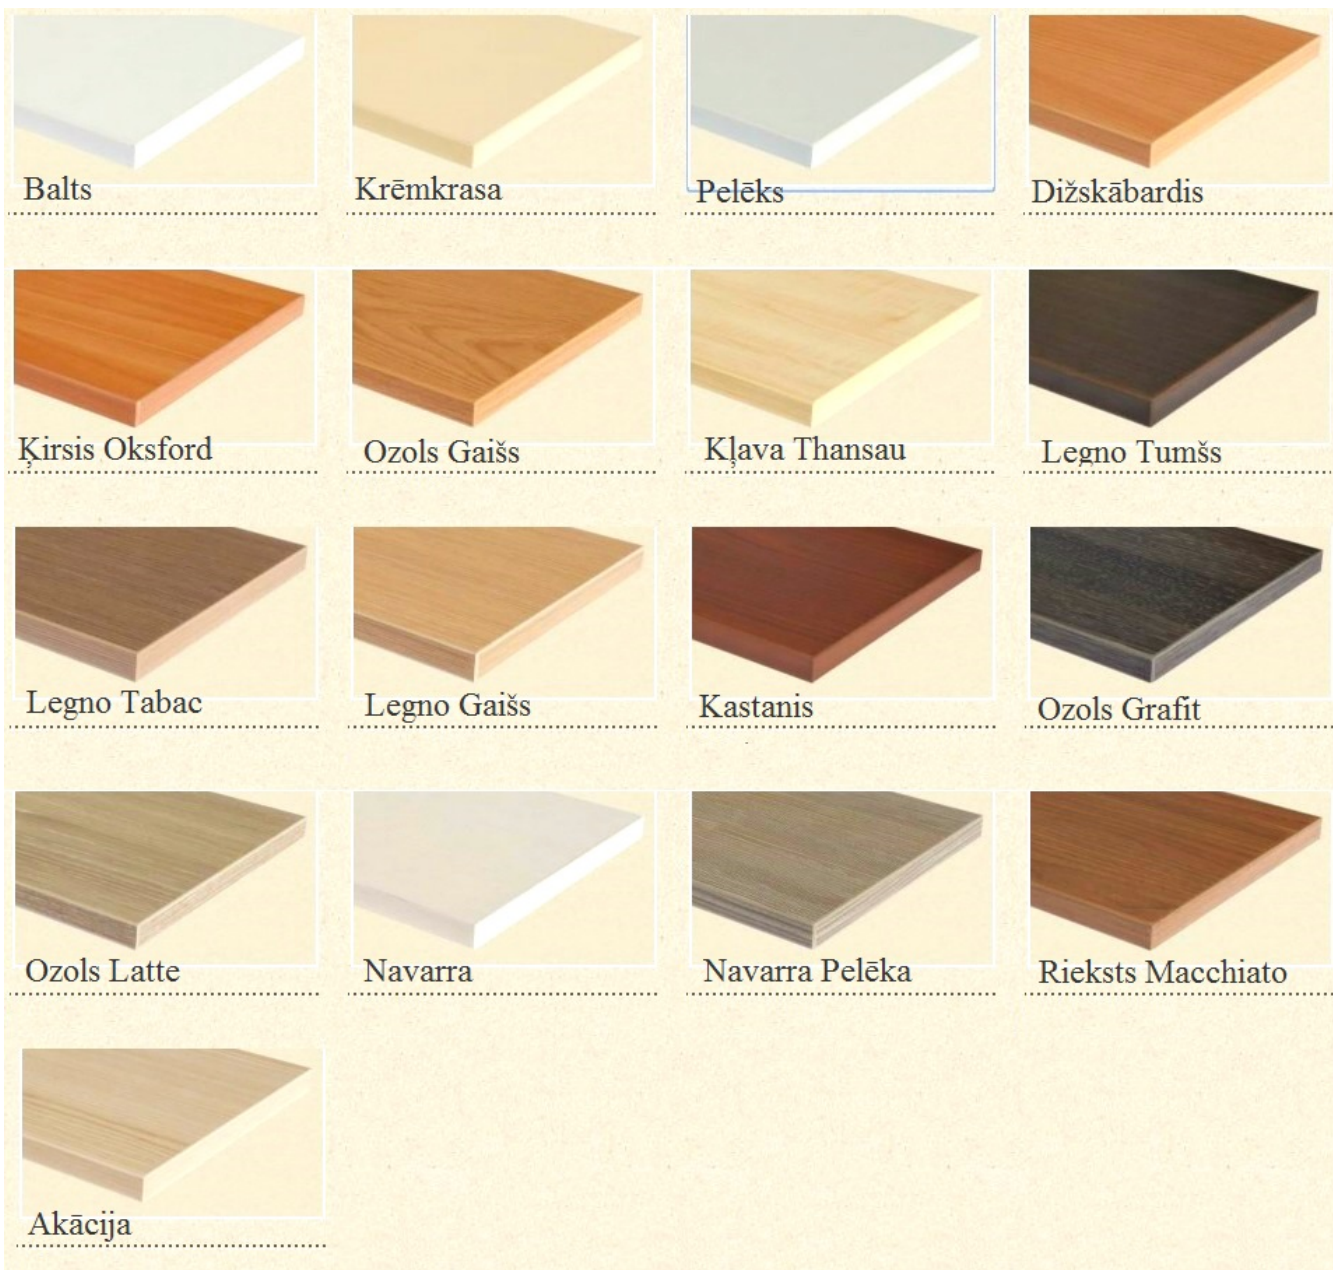

[Checkout](#)

Chest of drawers V09 (120x80x50) - Dressers - Cupboards Commodes - Latvija

Material: Laminate

Dimensions

Width - 120 cm

Height - 80 cm

Depth - 50 cm

Inner dimensions