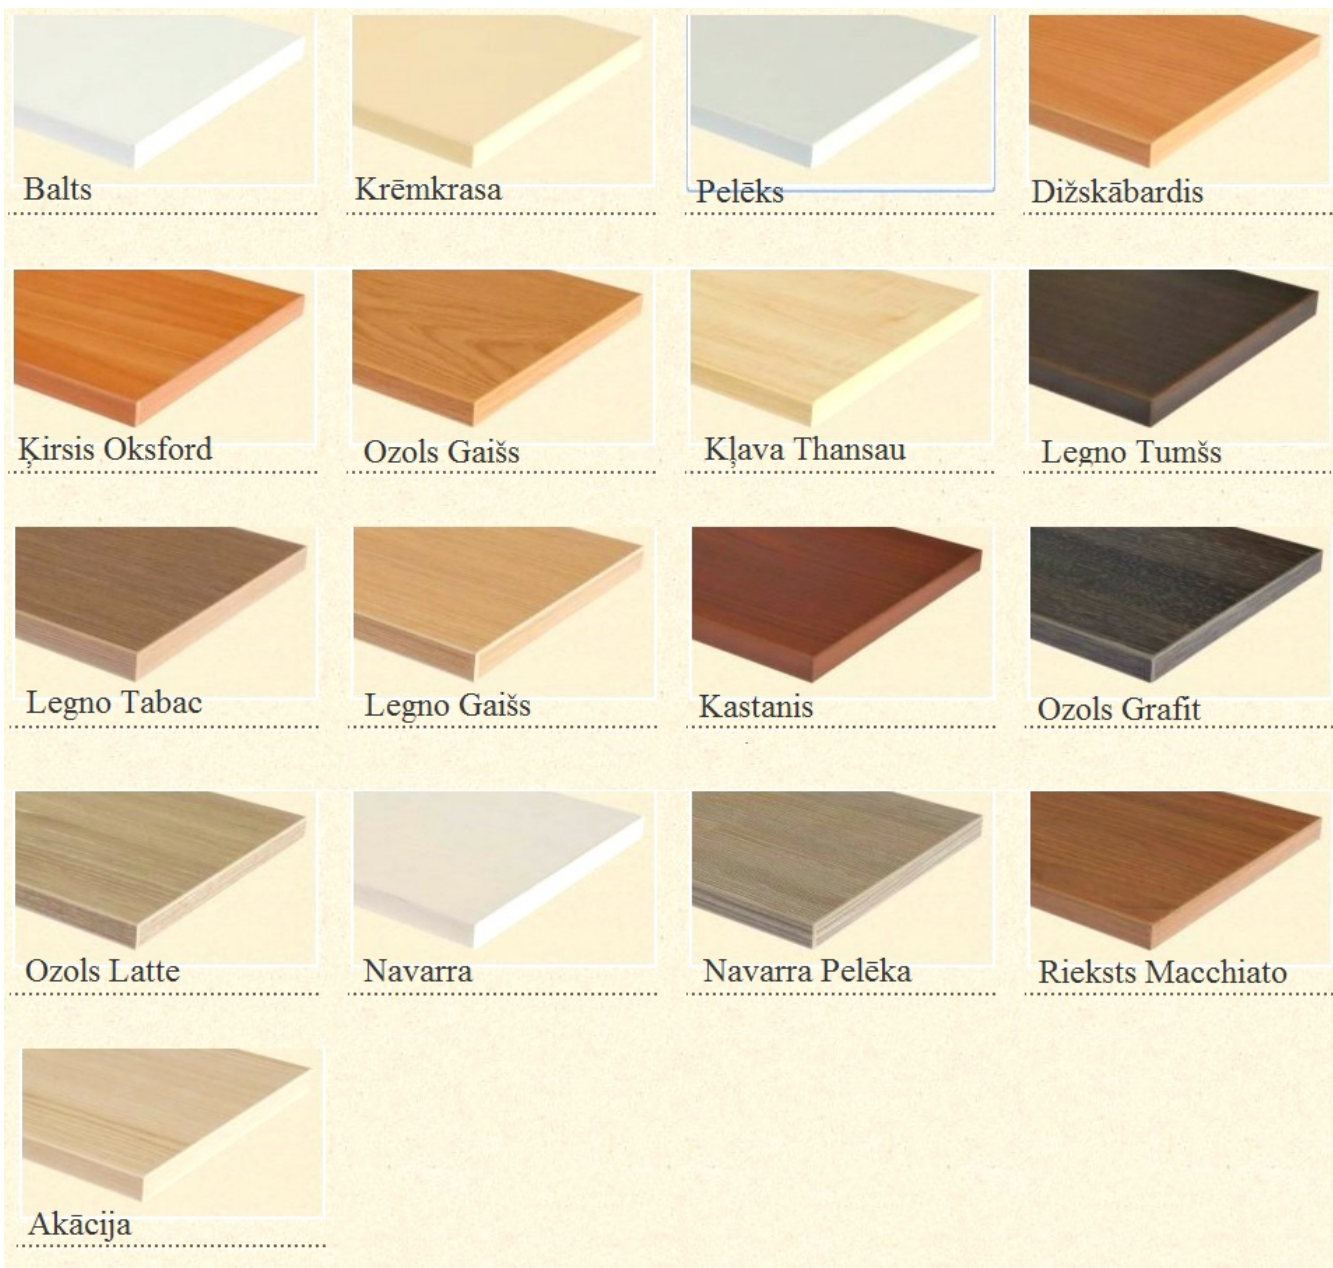

[Checkout](#)

Chest of drawers V09 (120x80x50) - Dressers - Cupboards Commodes - Latvija

Material: Laminate

Dimensions

Width - 120 cm

Height - 80 cm

Depth - 50 cm

Inner dimensions