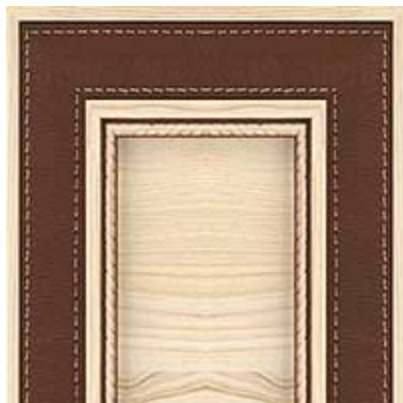

Wardrobe DISNEY 2D50x35 Cases 1-door Cupboards Commodes

mebeles.buv.lv

Wardrobe DISNEY 2D50x35

100.00 EUR

Cupboards Commodes

Ukraina

[Call](#)

[Ask Question](#)

[Checkout](#)

**Wardrobe DISNEY 2D50x35 - Cases 1-door - Cupboards
Commodes - Ukraina**

Height, mm 2180

Width 500 mm

Depth, 352 mm

Material: Laminate

Direct furniture delivery from Ukraina factory to Your home!