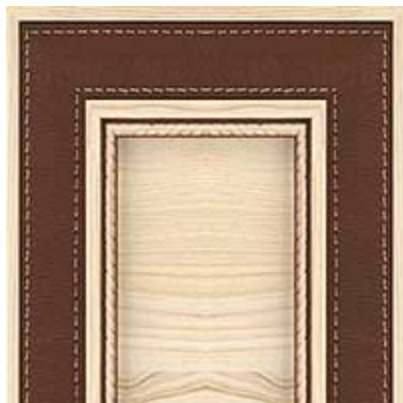

Wardrobe DISNEY 2D50x35 Cases 1-door Cupboards Commodes

mebeles.buv.lv

Wardrobe DISNEY 2D50x35

100.00 EUR

[Cases 1-door](#)

[Manufacturer products Ukraina](#)

[Call](#)

[Ask Question](#)

[Checkout](#)

**Wardrobe DISNEY 2D50x35 - Cases 1-door - Cupboards
Commodes - Ukraina**

Height, mm 2180

Width 500 mm

Depth, 352 mm

Material: Laminate

Direct furniture delivery from Ukraina factory to Your home!