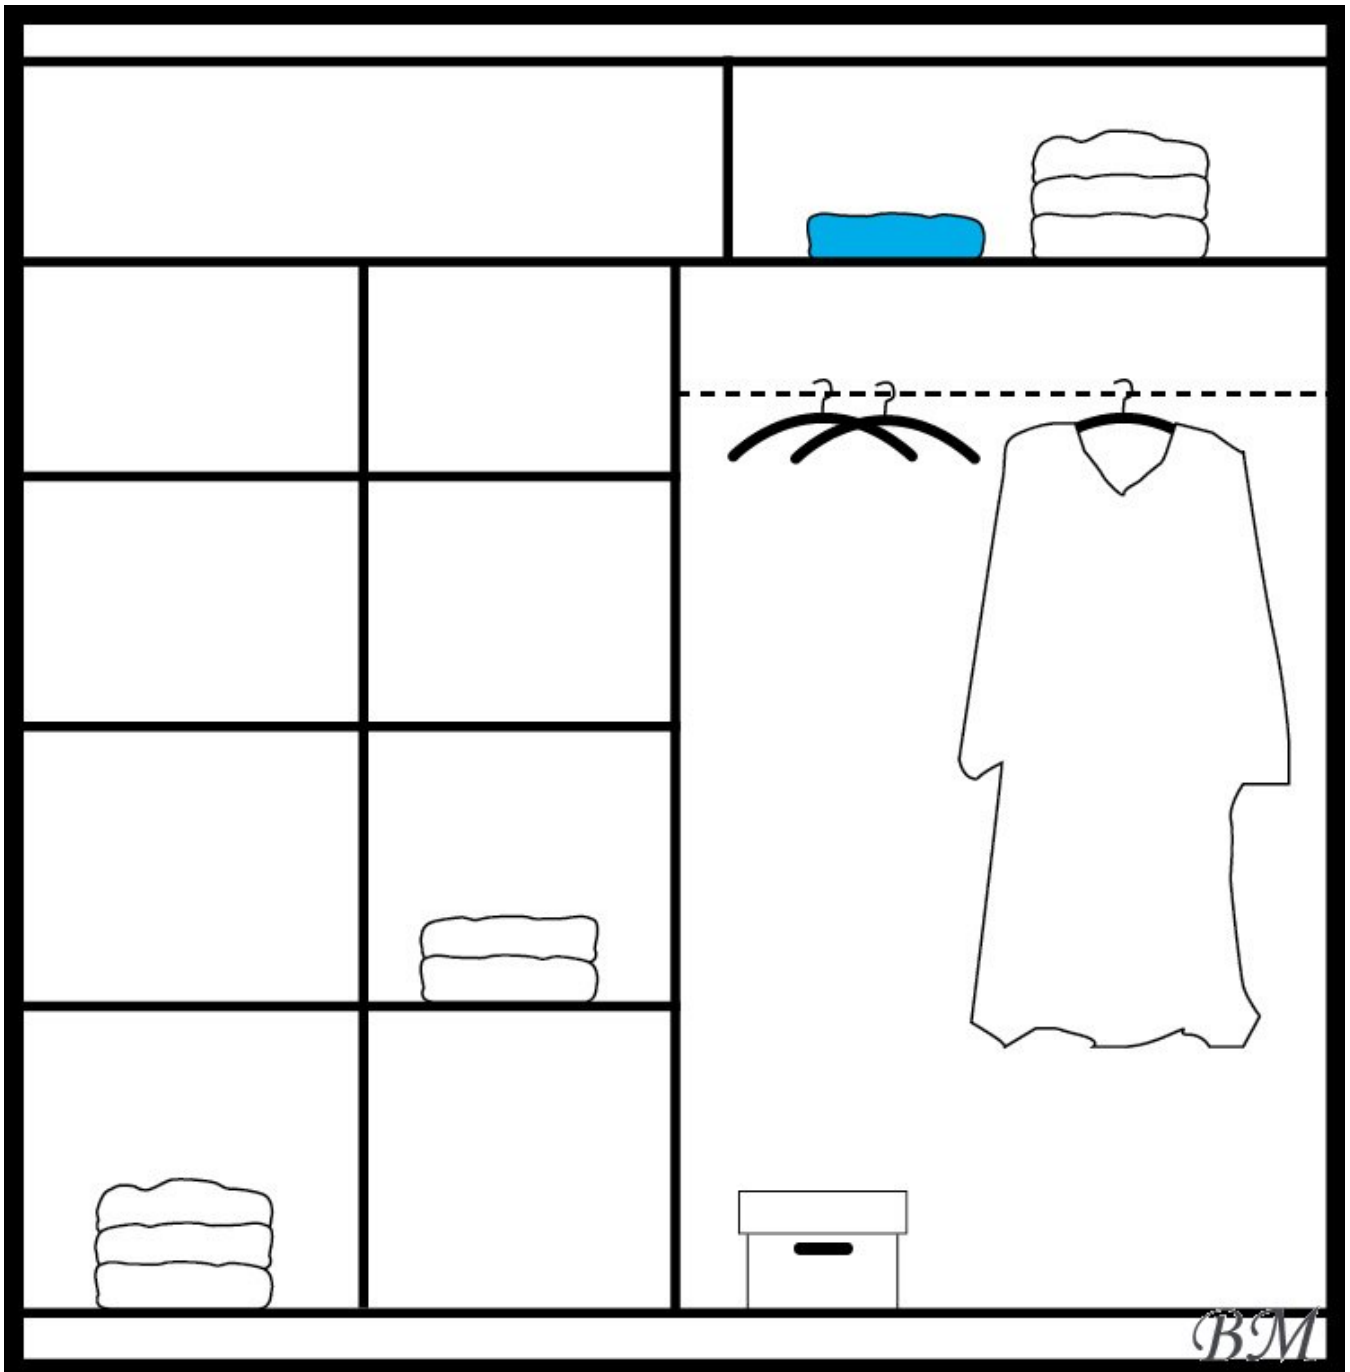

GENEWA 4 - Wardrobes with sliding doors - Cupboards Commodes - STOLAR

Color: oak Sonoma/brown glass, oak Sonoma/cappuchino glass.

Material: laminated particleboard.

Width: **203** cm

Height: **215** cm

Depth: **61** cm

Direct furniture delivery from STOLAR factory to Your home!

[Call](#)

[Ask Question](#)

[Checkout](#)