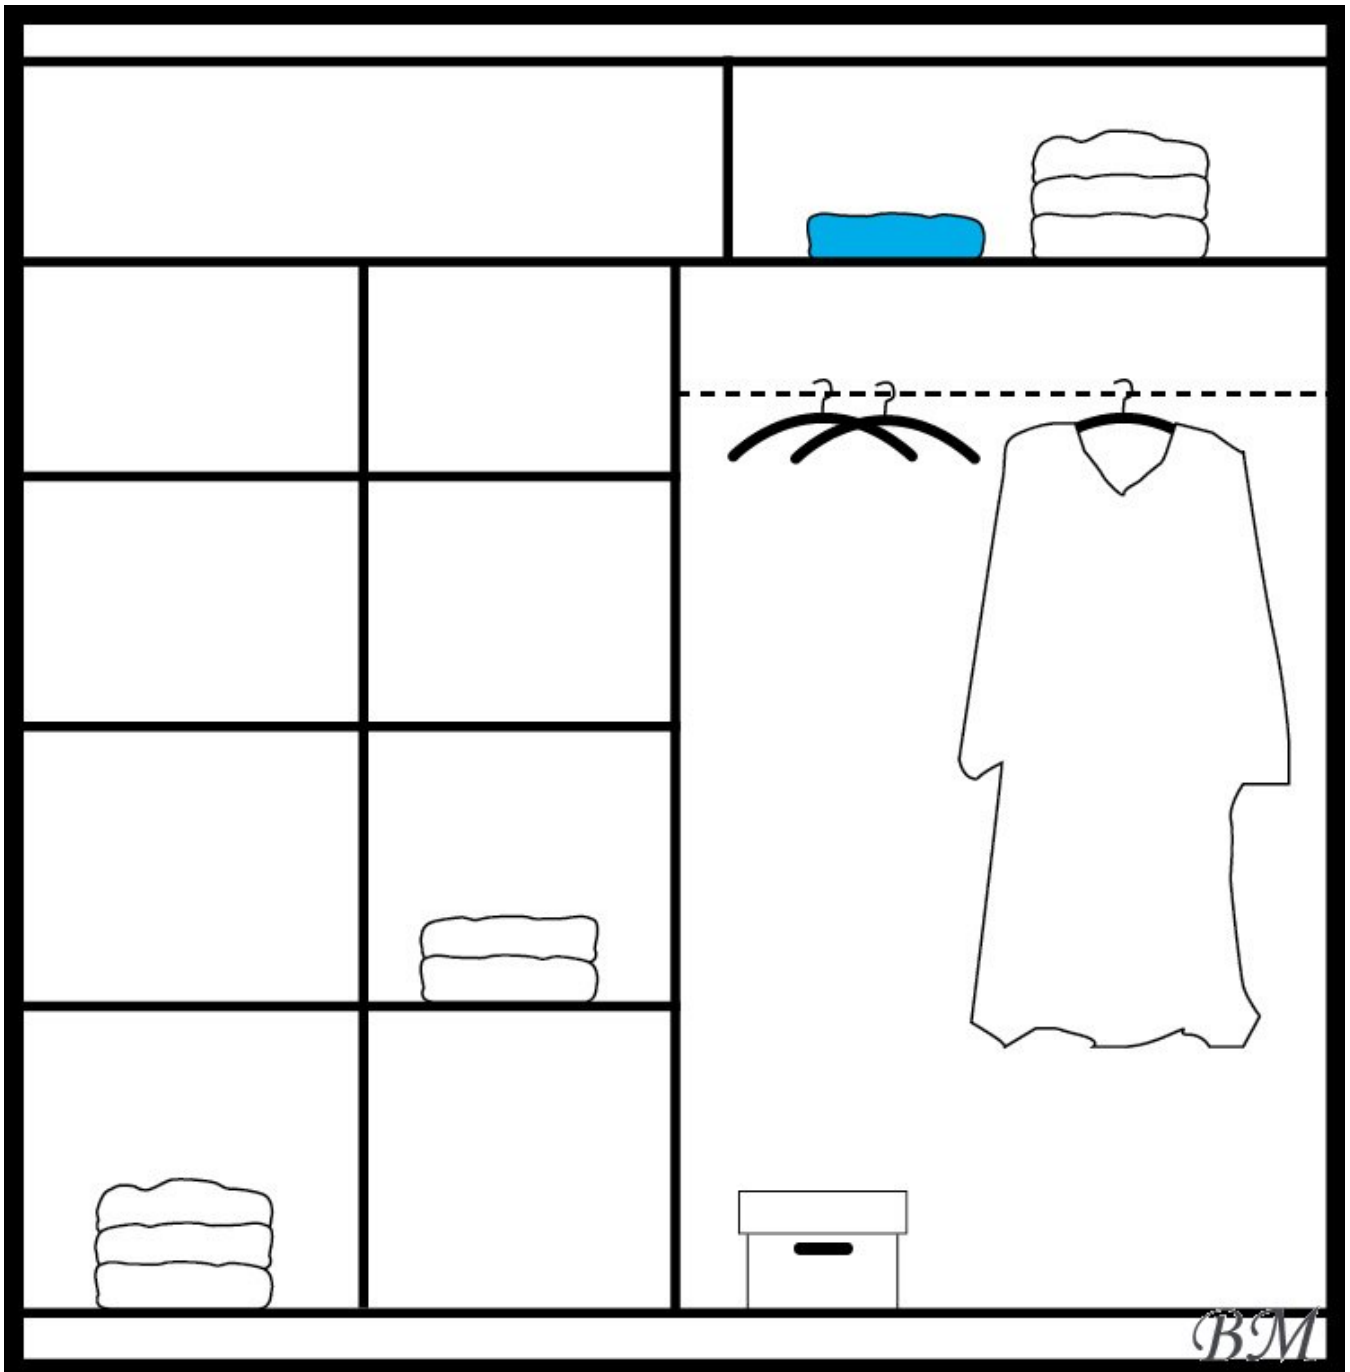

## **GENEWA 9 - Wardrobes with sliding doors - Cupboards Commodes - STOLAR**

Color: oak Sonoma/brown glass/dark mirror, oak Sonoma/cappuchino glass/dark mirror.

Material: laminated particleboard.

Width: **203** cm

Height: **215** cm

Depth: **61** cm

Direct furniture delivery from STOLAR factory to Your home!

[Call](#)  
[Ask Question](#)  
[Checkout](#)