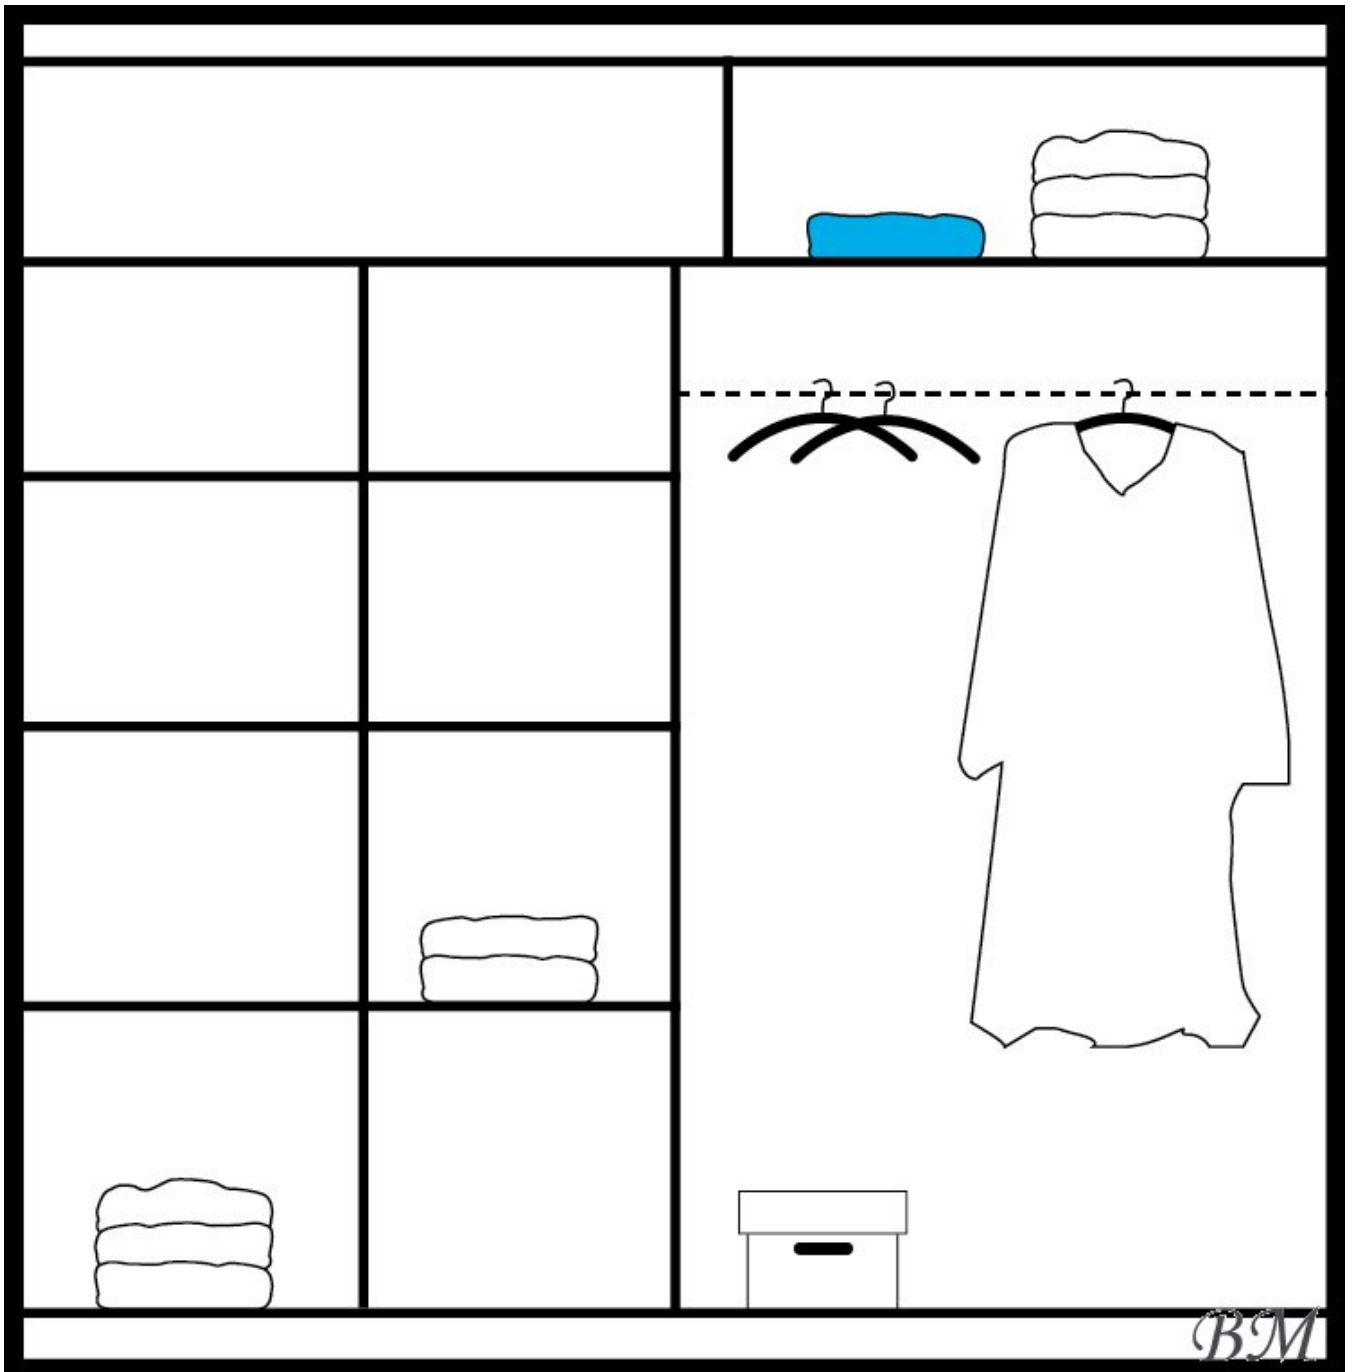

GENEWA 9 - Wardrobes with sliding doors - Cupboards Commodes - STOLAR

Color: oak Sonoma/brown glass/dark mirror, oak Sonoma/cappuchino glass/dark mirror.

Material: laminated particleboard.

Width: **203** cm

Height: **215** cm

Depth: **61** cm

Direct furniture delivery from STOLAR factory to Your home!