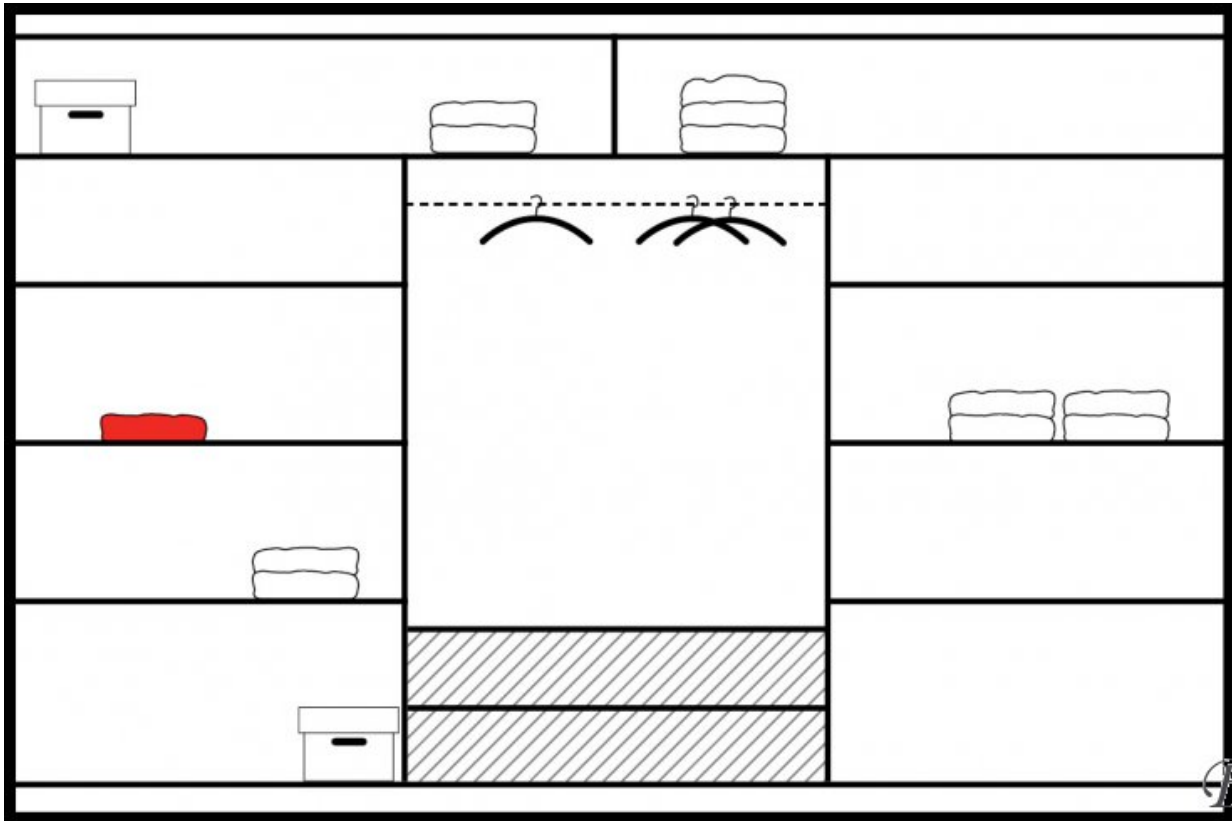

[Checkout](#)

**HAWANA 250 - Wardrobes with sliding doors - Cupboards  
Commodes - STOLAR**

Color: white/mirror, black/mirror.

Material: laminated particleboard.

Width: **250** cm

Height: **215** cm

Depth: **61** cm