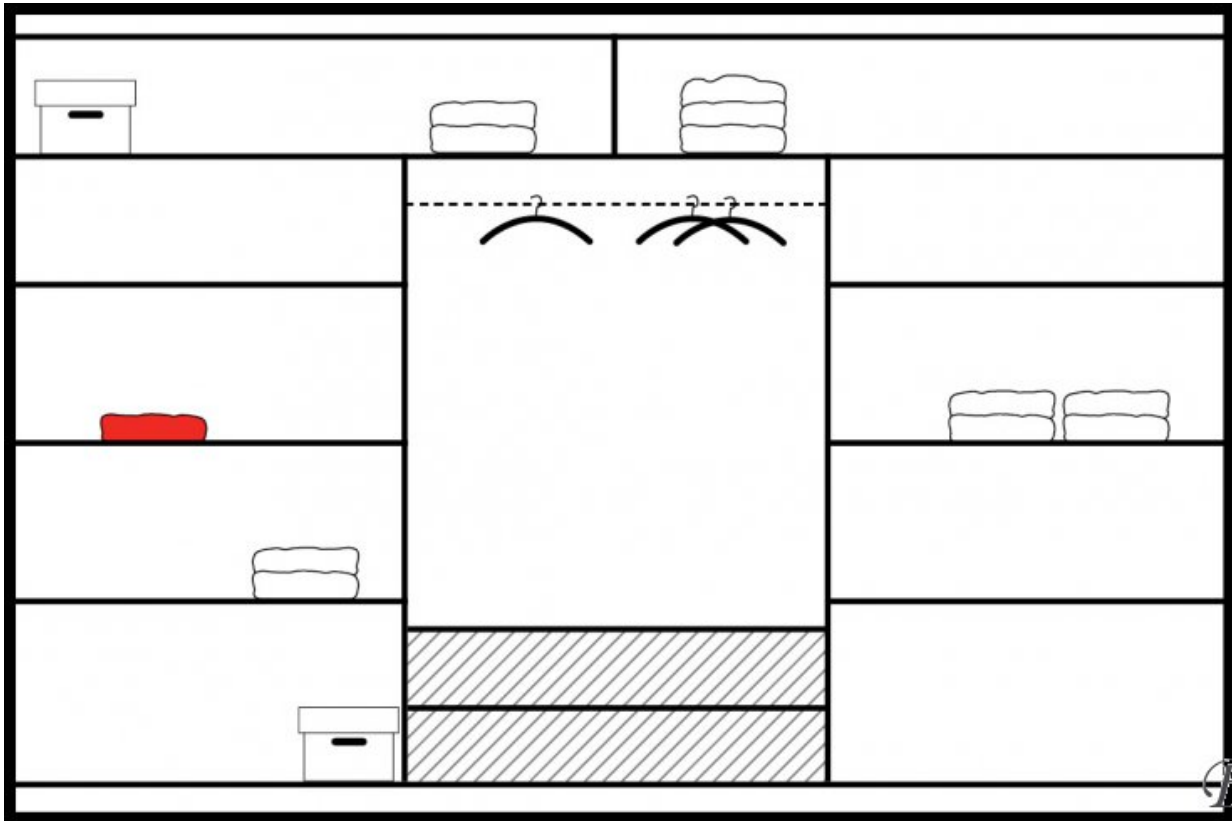

[Checkout](#)

**HAWANA 250 - Wardrobes with sliding doors - Cupboards
Commodes - STOLAR**

Color: white/mirror, black/mirror.

Material: laminated particleboard.

Width: **250** cm

Height: **215** cm

Depth: **61** cm