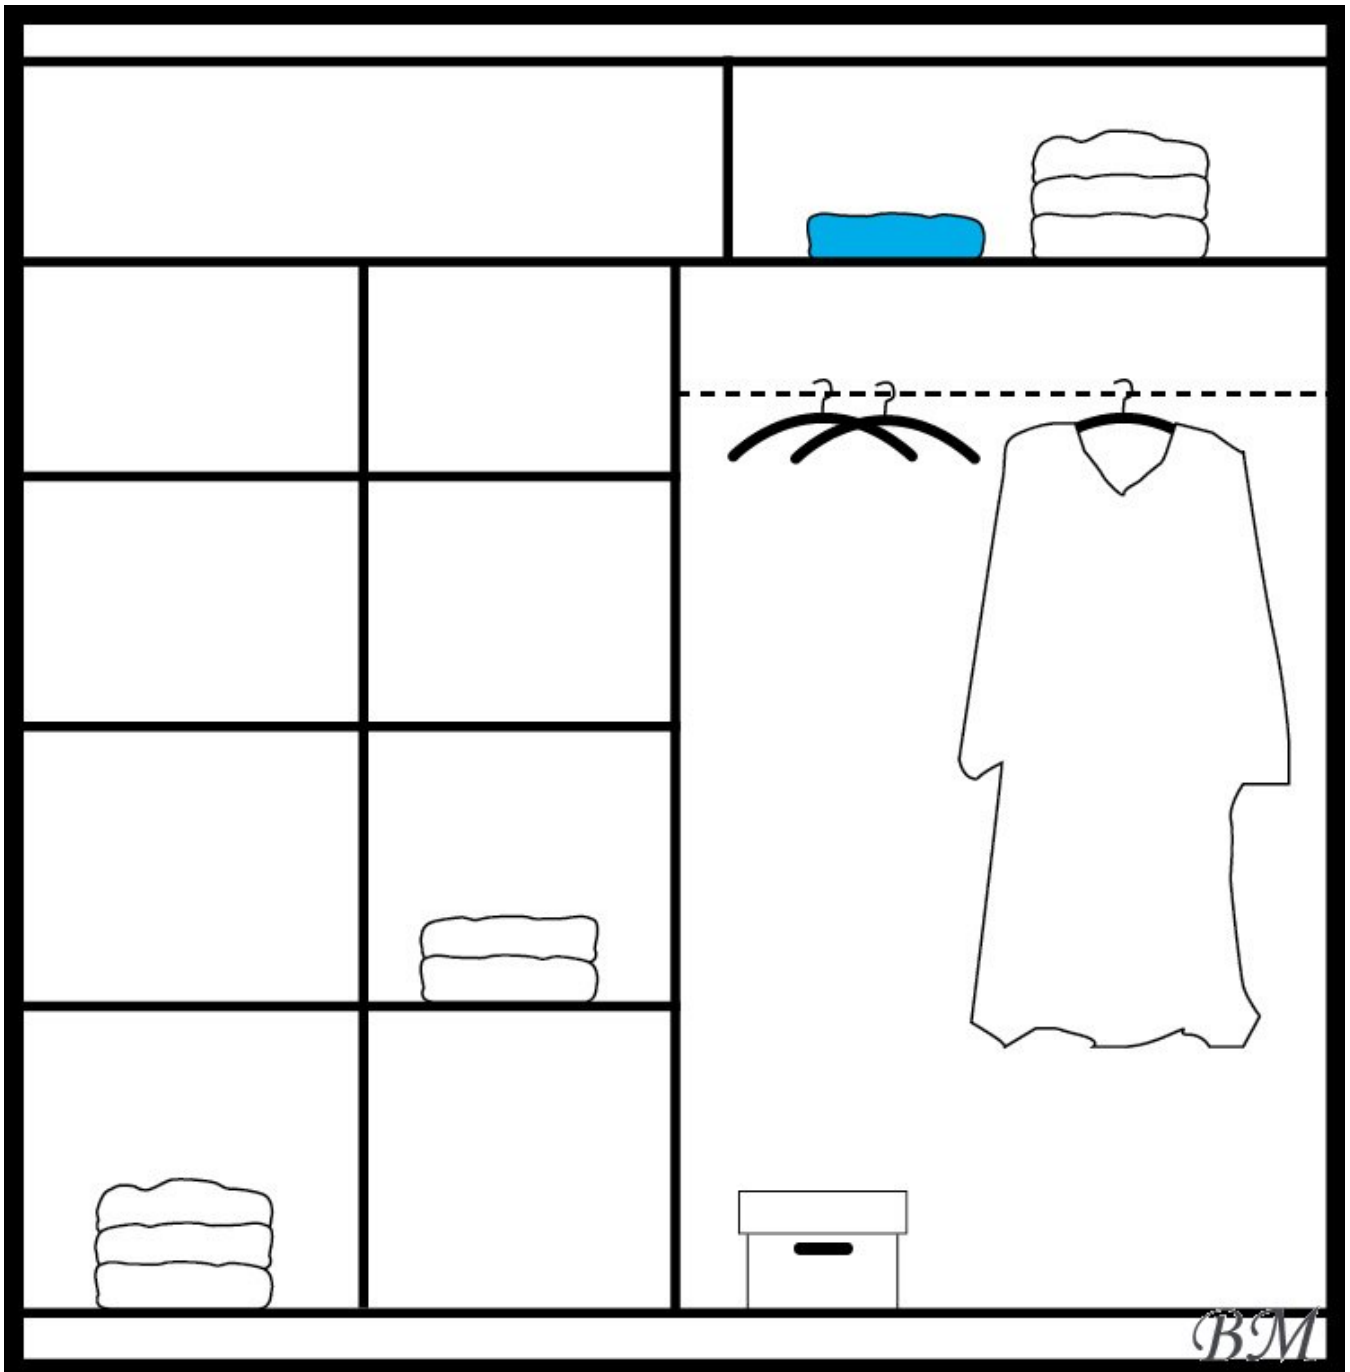

# LIZBONA 2 Wardrobes with sliding doors Cupboards Commodes

[mebeles.buv.lv](http://mebeles.buv.lv)

LIZBONA 2  
286.00 EUR

Cupboards Commodes  
**STOLAR**

[Call](#)  
[Ask Question](#)  
[Checkout](#)

## LIZBONA 2 - Wardrobes with sliding doors - Cupboards Commodes - STOLAR

Color: oak Sonoma/dark mirror.

Material: laminated particleboard.

Width: **203** cm

Height: **215** cm

Depth: **61** cm

Direct furniture delivery from STOLAR factory to Your home!