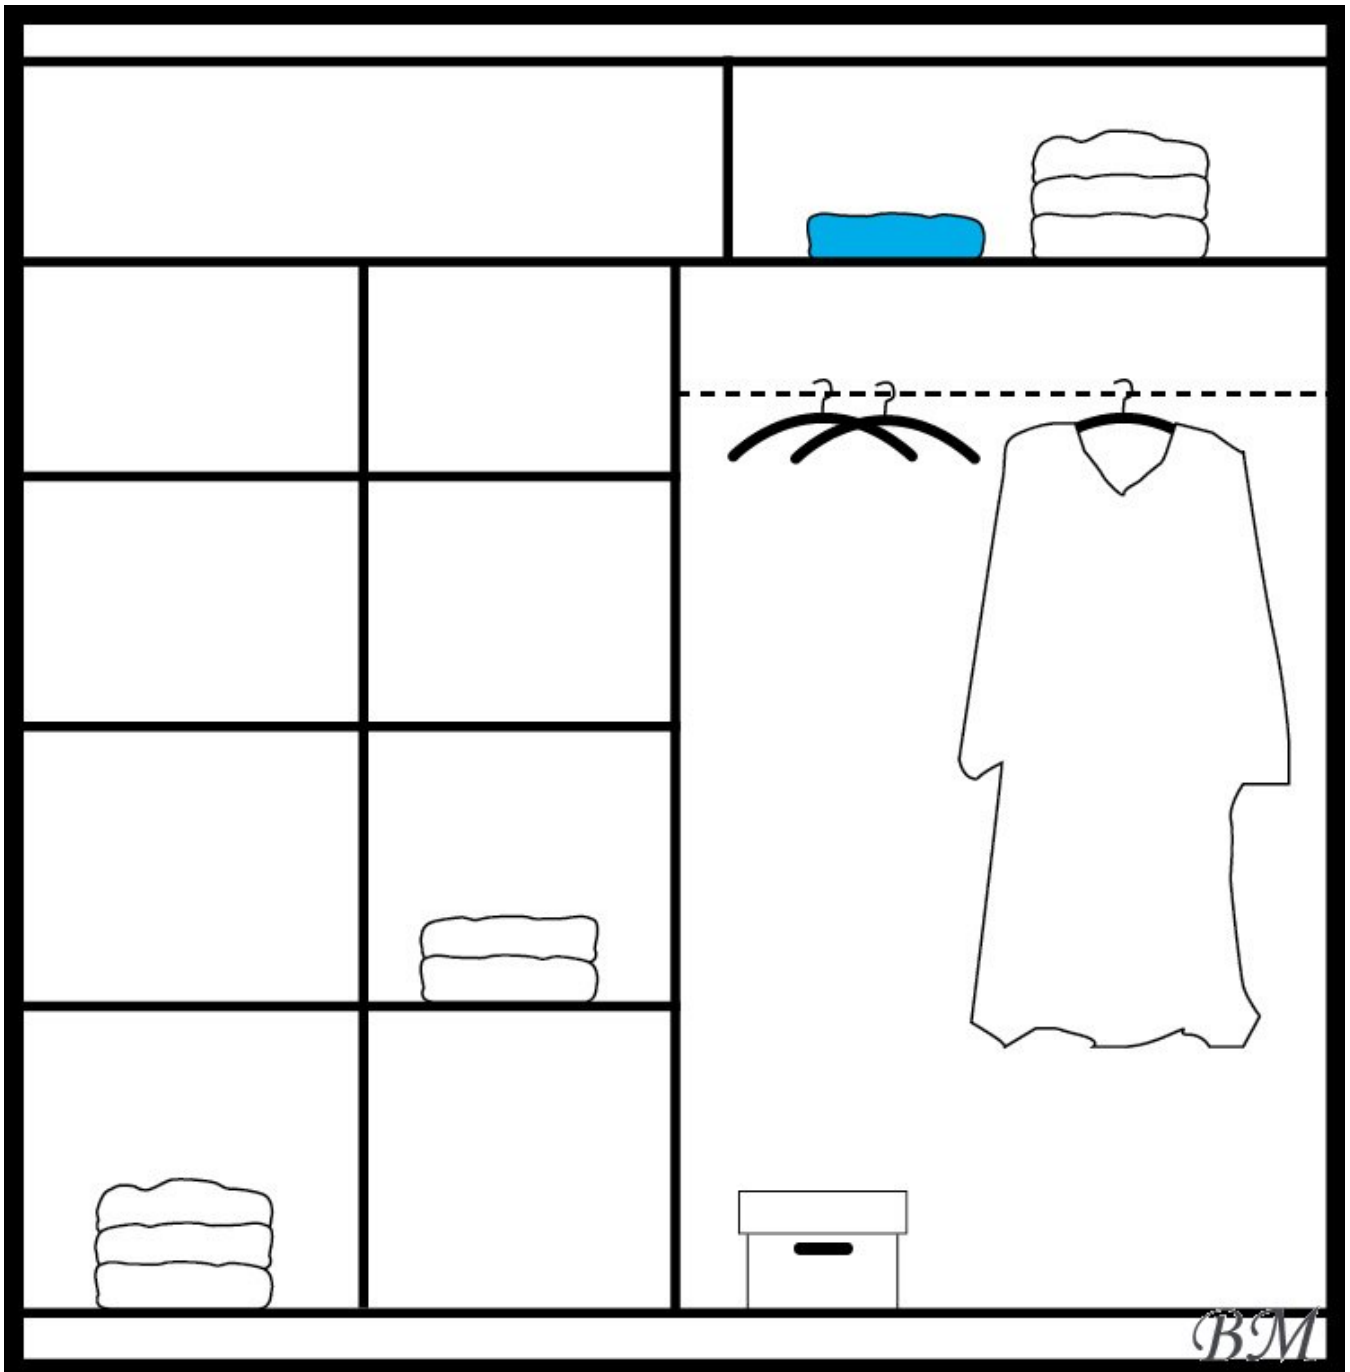

LIZBONA 2 Wardrobes with sliding doors Cupboards Commodes

mebeles.buv.lv

LIZBONA 2
286.00 EUR

Cupboards Commodes
STOLAR

[Call](#)
[Ask Question](#)
[Checkout](#)

LIZBONA 2 - Wardrobes with sliding doors - Cupboards Commodes - STOLAR

Color: oak Sonoma/dark mirror.

Material: laminated particleboard.

Width: **203** cm

Height: **215** cm

Depth: **61** cm

Direct furniture delivery from STOLAR factory to Your home!

[Call](#)

[Ask Question](#)