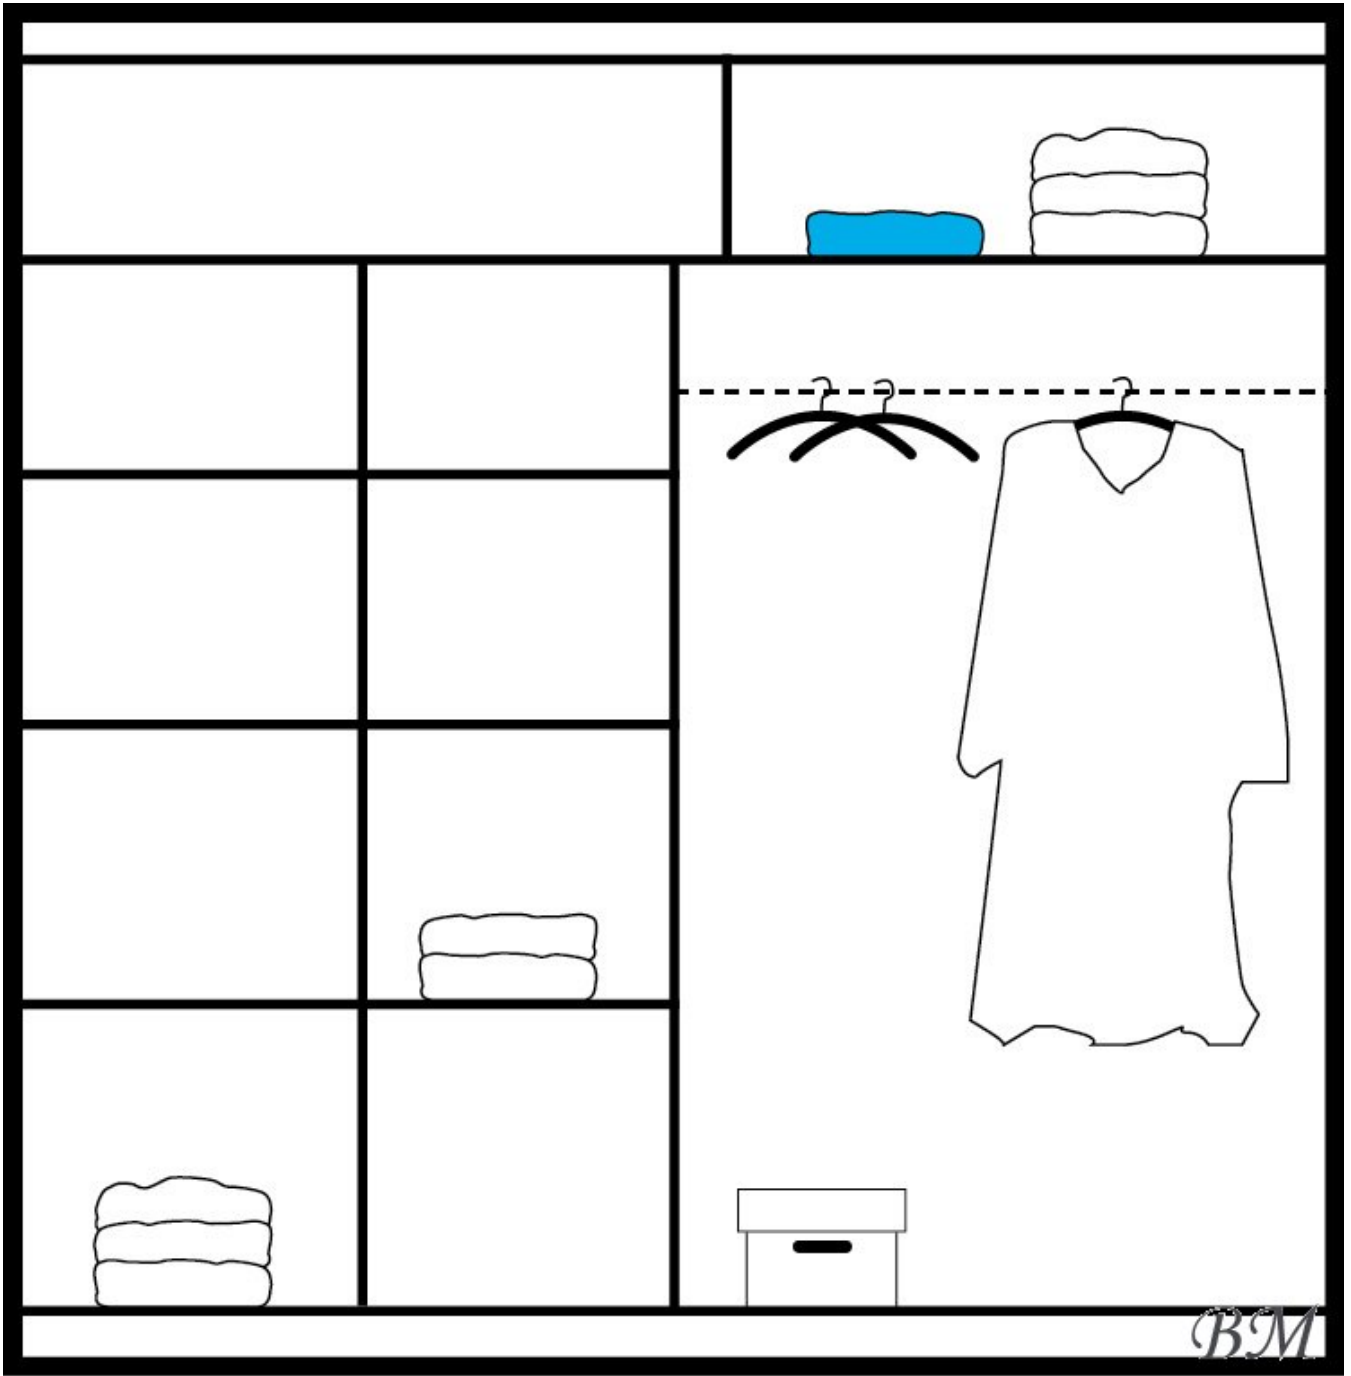

LED lightning.

Color: black/black glass/mirror, oak Sonoma/brown glass/mirror, white/beige glass/mirror.

Material: laminated particleboard.

Width: **203** cm

Height: **215** cm

Depth: **61** cm

Direct furniture delivery from STOLAR factory to Your home!