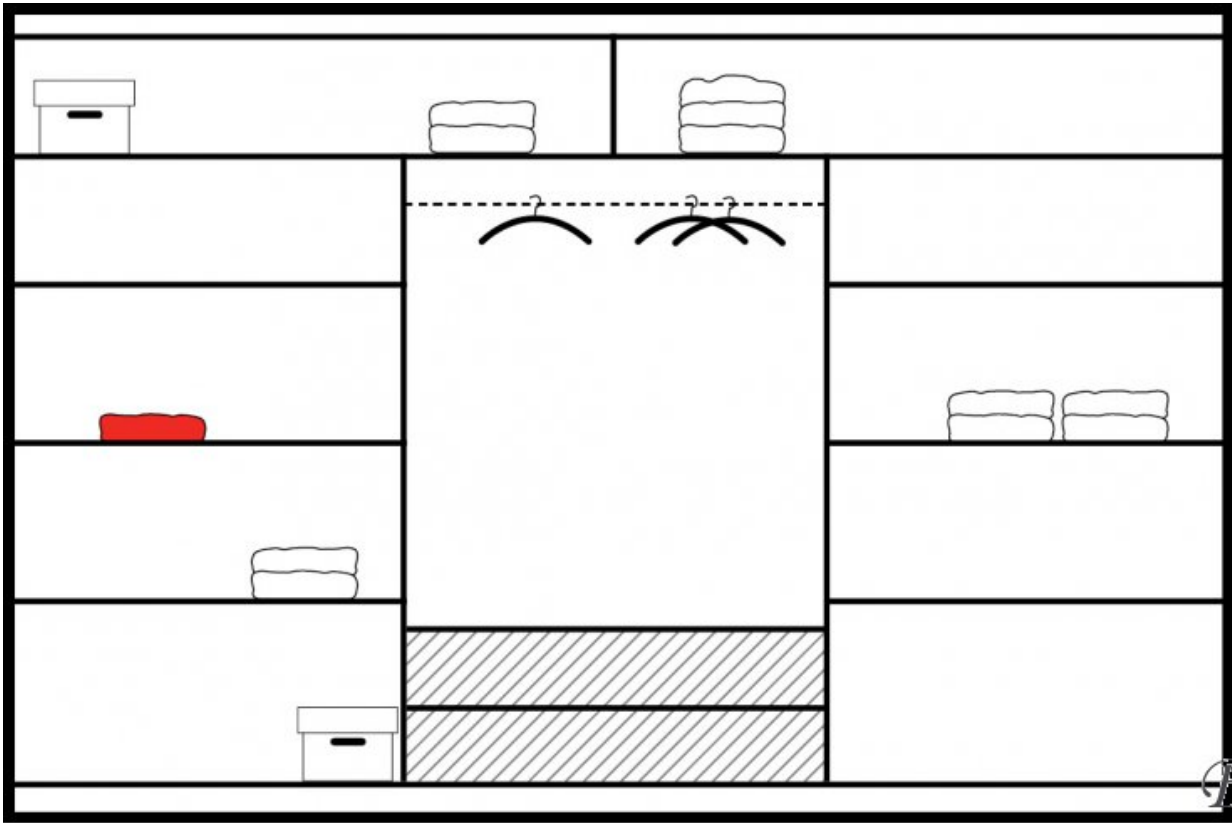

BM

BM

MALIBU - Wardrobes with sliding doors - Cupboards Commodes - STOLAR

LED lightning.

Color: white/white glass, oak Sonoma/mirror, plum/mirror, wenge/mirror.

Material: laminated particleboard.

Width: **250** cm

Height: **215** cm

Depth: **61** cm

Direct furniture delivery from STOLAR factory to Your home!

Terms of delivery

Possible delivery to all European countries!

Delivery cost depends from size and type of furniture.