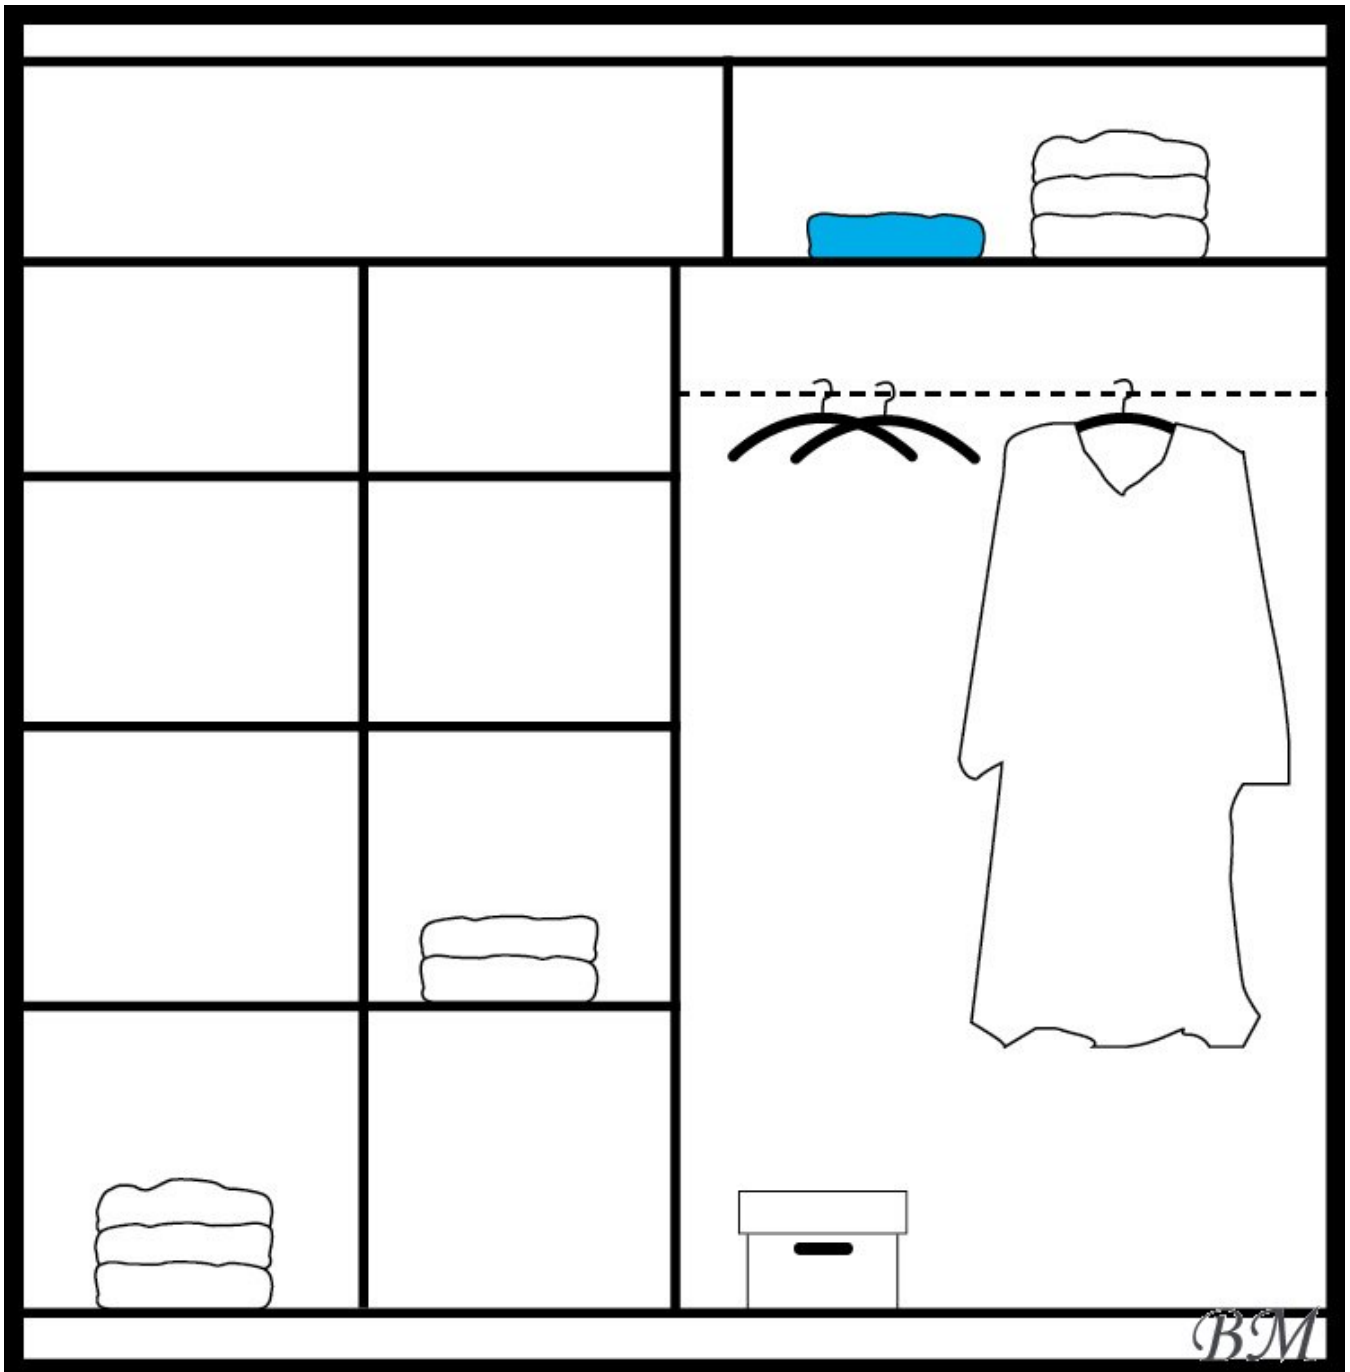

PORTO 203 - Wardrobes with sliding doors - Cupboards Commodes - STOLAR

Color: white/black glass.

Material: laminated particleboard.

Width: **203** cm

Height: **215** cm

Depth: **61** cm

Direct furniture delivery from STOLAR factory to Your home!

[Call](#)

[Ask Question](#)

[Checkout](#)