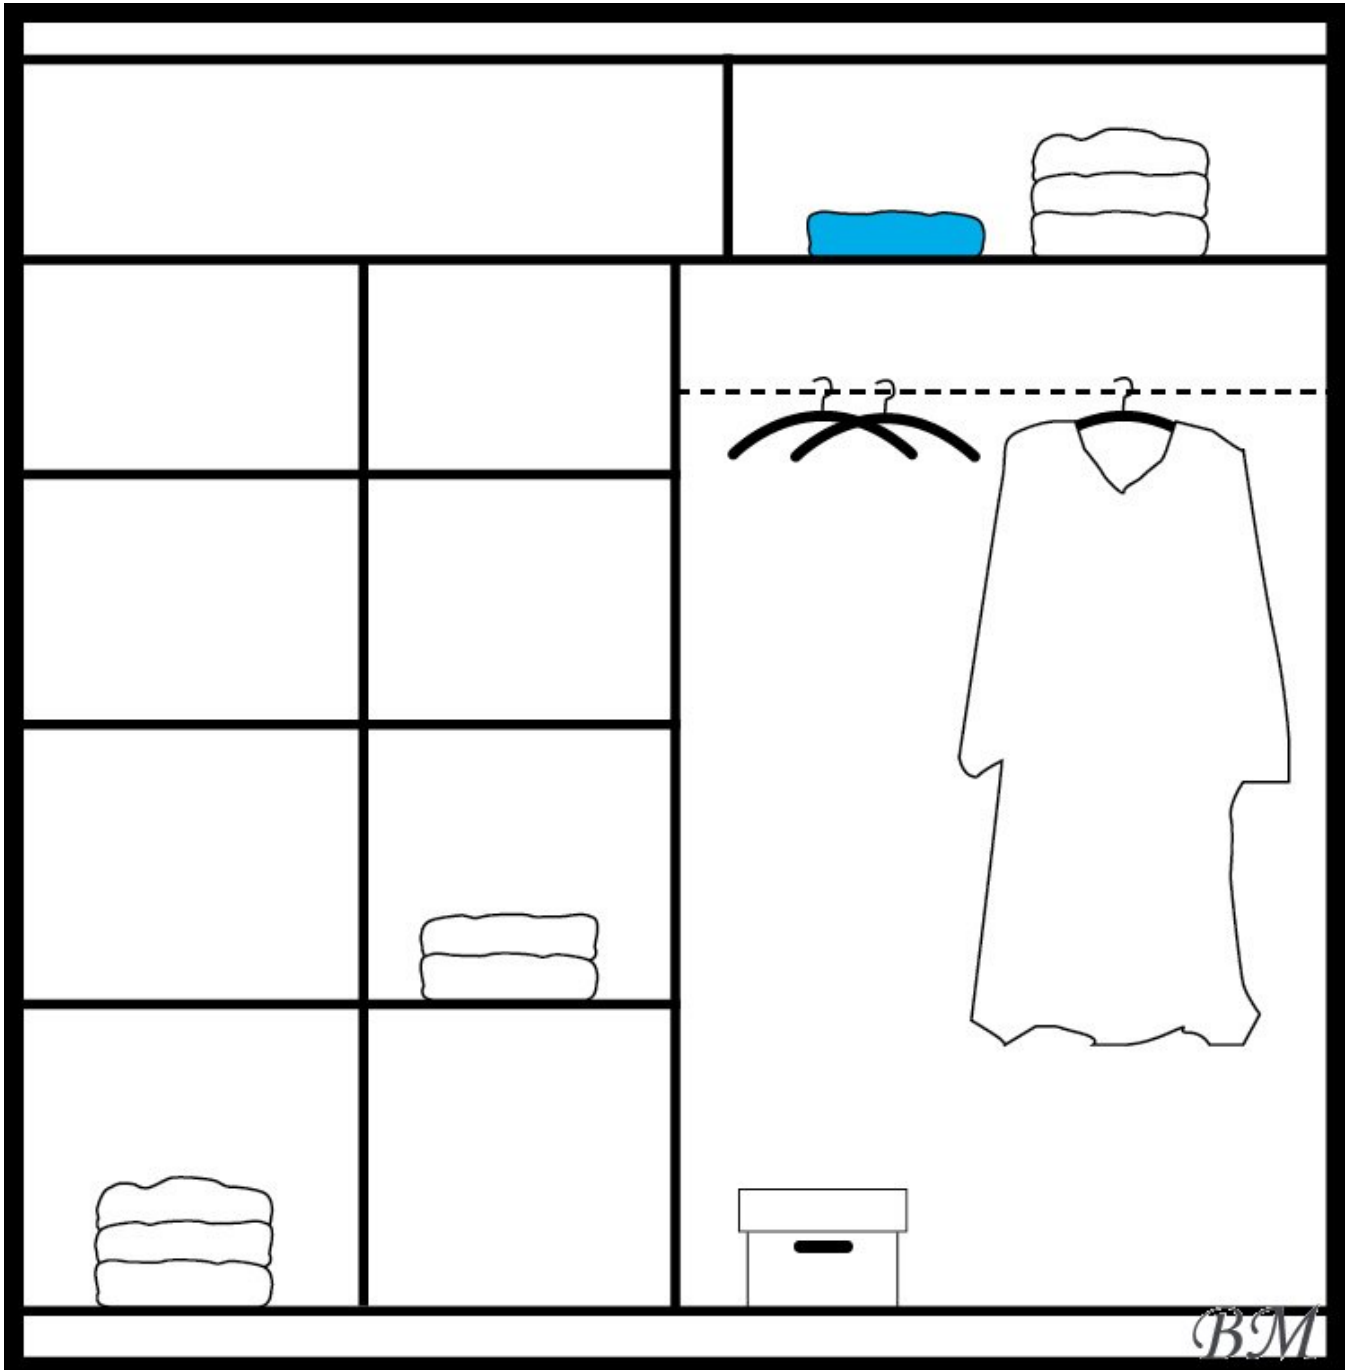

# TOKYO II Wardrobes with sliding doors Cupboards Commodes

[mebeles.buv.lv](http://mebeles.buv.lv)

TOKYO II

286.00 EUR

Cupboards Commodes

**STOLAR**

[Call](#)

[Ask Question](#)

## **TOKYO II - Wardrobes with sliding doors - Cupboards Commodes - STOLAR**

Color: oak sonoma/white glass.

Material: laminated particleboard.

Width: **203** cm

Height: **215** cm

Depth: **61** cm

Direct furniture delivery from STOLAR factory to Your home!