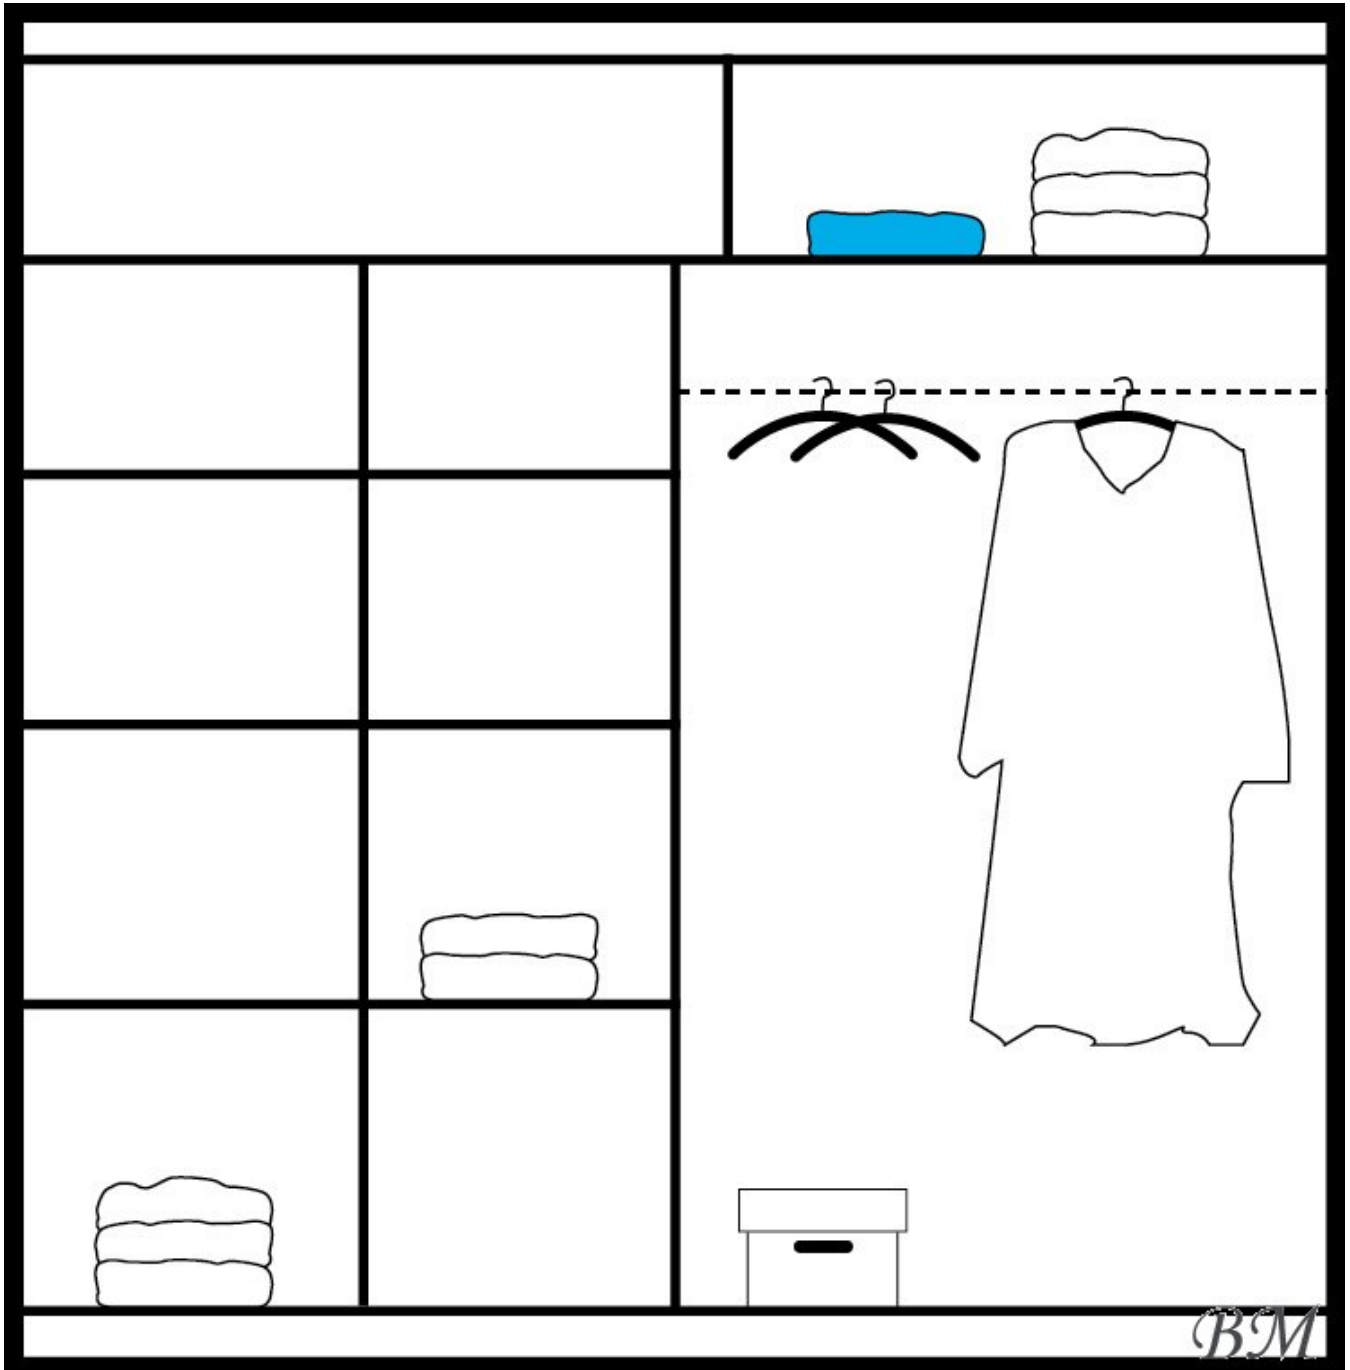

# TOKYO II Wardrobes with sliding doors Cupboards Commodes

[mebeles.buv.lv](http://mebeles.buv.lv)

TOKYO II  
286.00 EUR

Cupboards Commodes  
**STOLAR**

[Call](#)  
[Ask Question](#)  
[Checkout](#)

## **TOKYO II - Wardrobes with sliding doors - Cupboards Commodes - STOLAR**

Color: oak sonoma/white glass.

Material: laminated particleboard.

Width: **203** cm

Height: **215** cm

Depth: **61** cm

Direct furniture delivery from STOLAR factory to Your home!