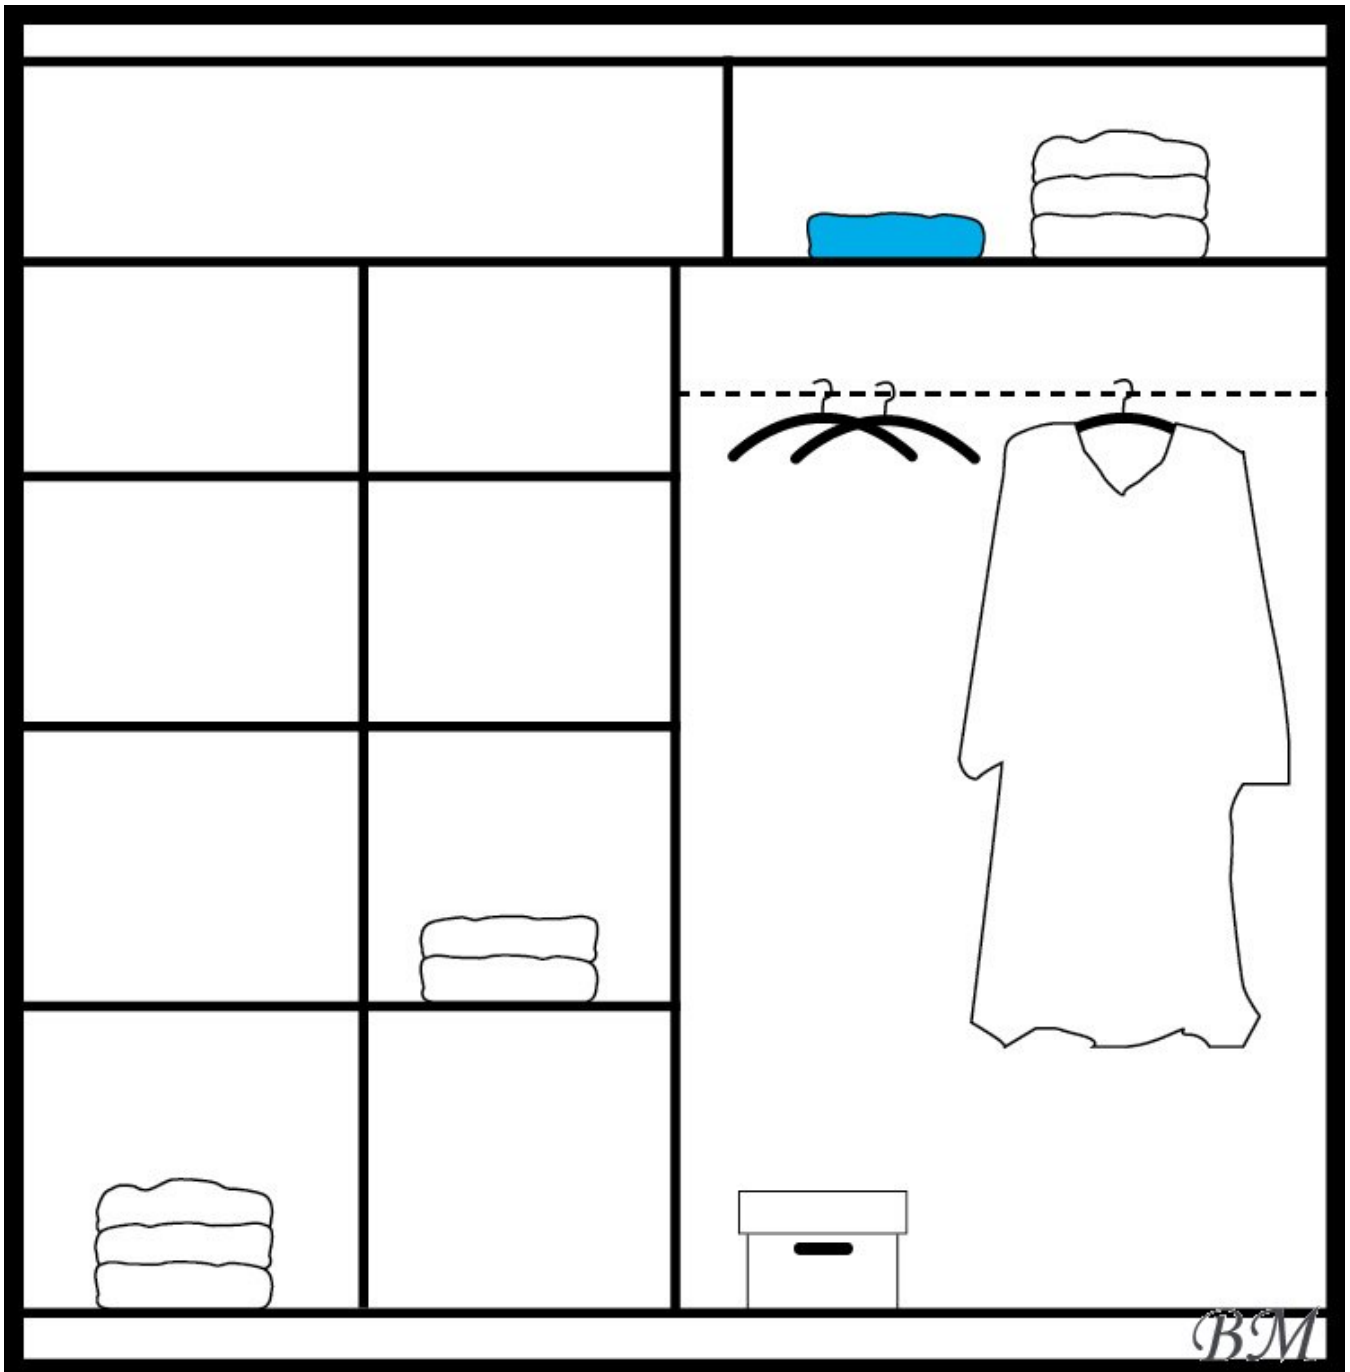

TOKYO IV Wardrobes with sliding doors Cupboards Commodes

mebeles.buv.lv

TOKYO IV
268.00 EUR

Cupboards Commodes
STOLAR

[Call](#)
[Ask Question](#)
[Checkout](#)

TOKYO IV - Wardrobes with sliding doors - Cupboards Commodes - STOLAR

Color: oak sonoma, wenge.

Material: laminated particleboard.

Width: **203** cm

Height: **215** cm

Depth: **61** cm

Direct furniture delivery from STOLAR factory to Your home!

[Call](#)

[Ask Question](#)