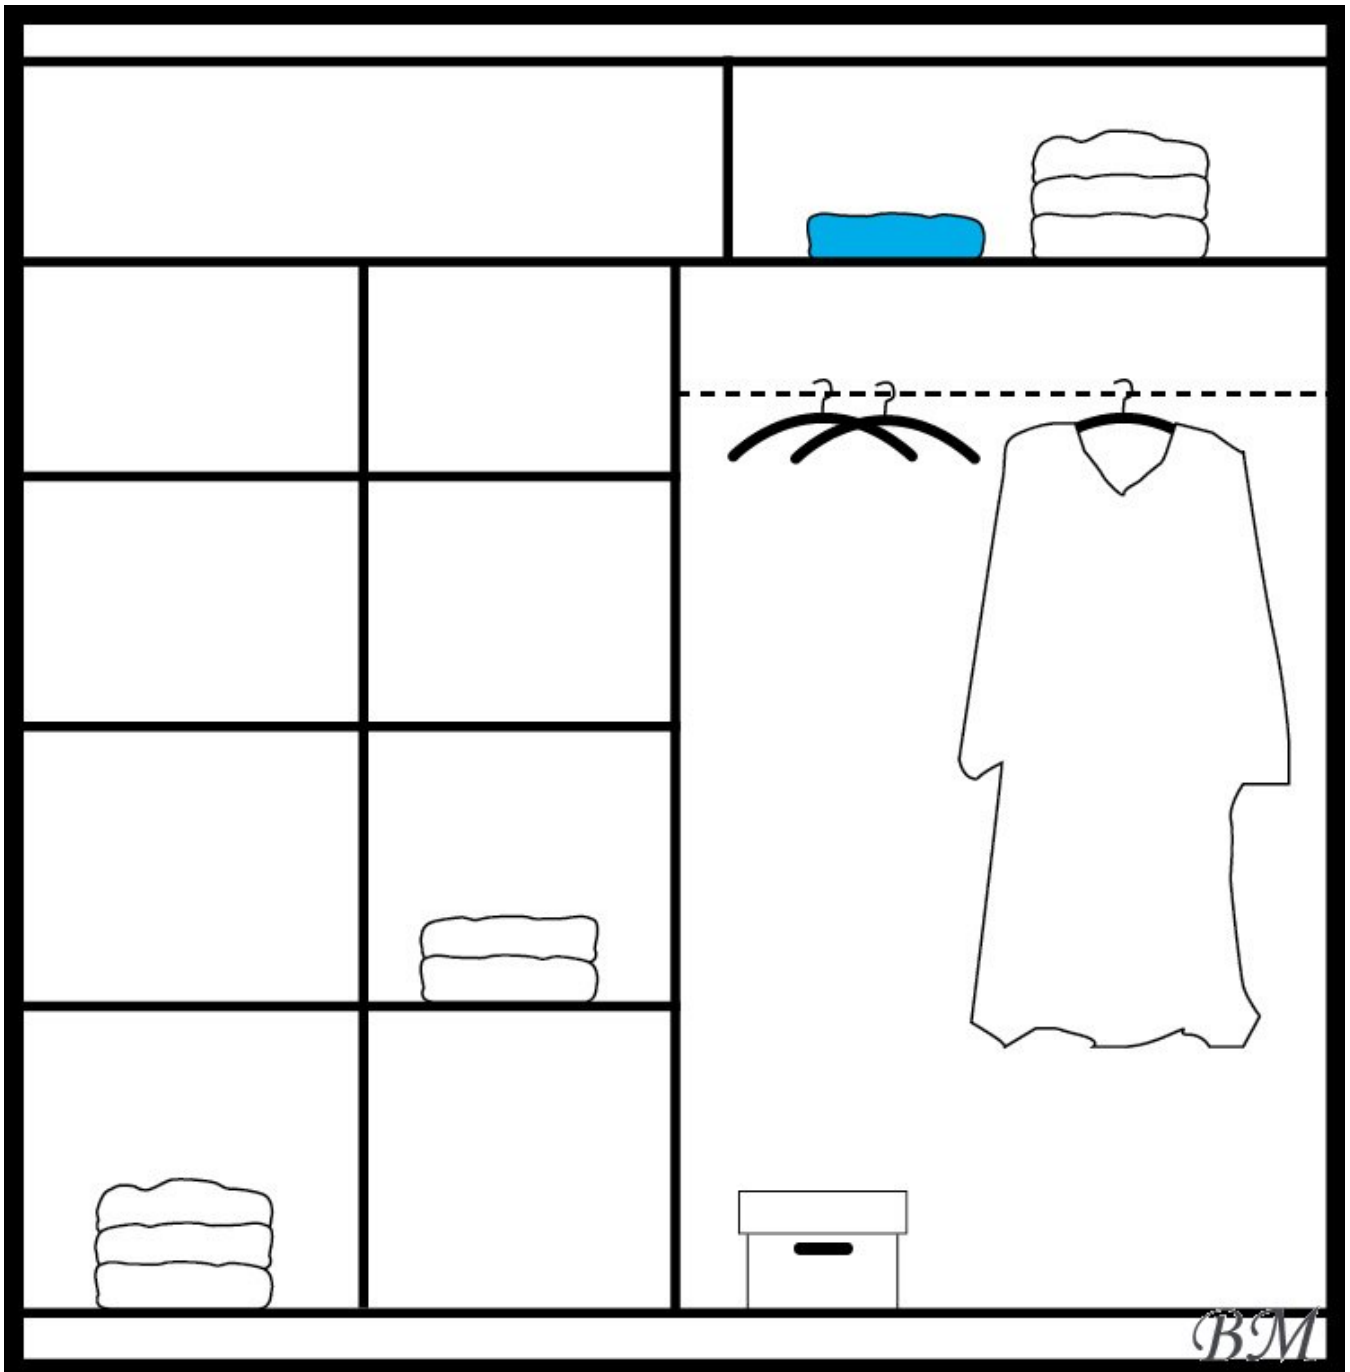

TOKYO IV Wardrobes with sliding doors Cupboards Commodes

mebeles.buv.lv

TOKYO IV

268.00 EUR

[Wardrobes with sliding doors](#)

[Manufacturer products STOLAR](#)

[Call](#)

[Ask Question](#)

[Checkout](#)

TOKYO IV - Wardrobes with sliding doors - Cupboards Commodes - STOLAR

Color: oak sonoma, wenge.

Material: laminated particleboard.

Width: **203** cm

Height: **215** cm

Depth: **61** cm

Direct furniture delivery from STOLAR factory to Your home!