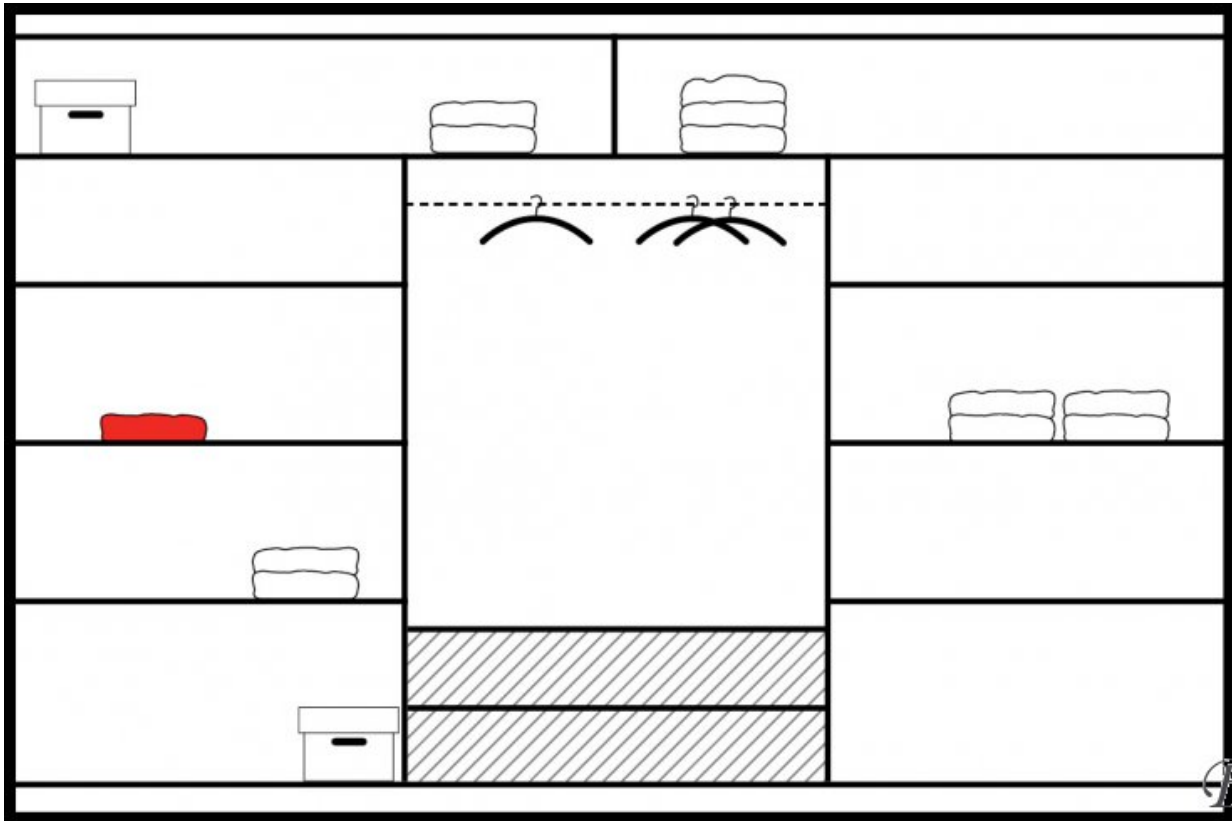

VISTA 250 - Wardrobes with sliding doors - Cupboards Commodes - STOLAR

Color: white matt/mirror, oak Sonoma/mirror.

Material: laminated particleboard.

Width: **250** cm

Height: **215** cm

Depth: **61** cm

Direct furniture delivery from STOLAR factory to Your home!

[Call](#)

[Ask Question](#)

[Checkout](#)

Terms of delivery

Possible delivery to all European countries!

Delivery cost depends from size and type of furniture.

Our manager will tell You the exact shipping cost and date.