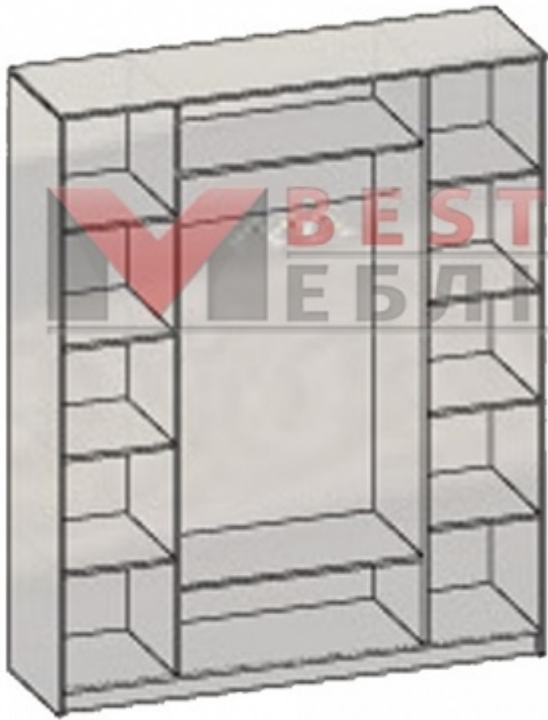

# Wardrobe ROMA 4D-2 Cases 4-door Cupboards Commodes

[mebeles.buv.lv](http://mebeles.buv.lv)

Wardrobe ROMA 4D-2  
455.00 EUR

Cupboards Commodes  
**Ukraina**

[Call](#)  
[Ask Question](#)  
[Checkout](#)

**Wardrobe ROMA 4D-2 - Cases 4-door - Cupboards Commodes -  
Ukraina**

Height mm 2240

Width mm 1780

Depth 520 mm

Material:

Body: Laminated

Front: MDF

Color: 1. 2.

Direct furniture delivery from Ukraina factory to Your home!