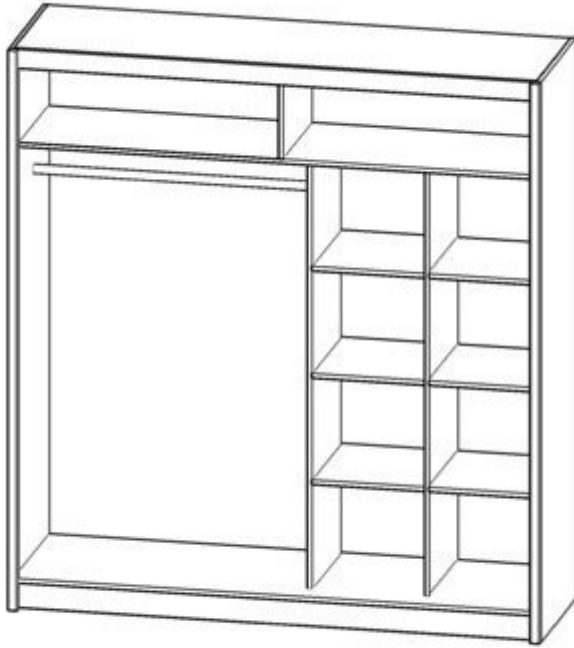

NATURA wardrobe 200 Wardrobes with sliding doors Cupboards Commodes

mebeles.buv.lv

NATURA wardrobe 200
488.00 EUR

Cupboards Commodes
PIASKI

200 / 214 / 62

BM

**NATURA wardrobe 200 - Wardrobes with sliding doors -
Cupboards Commodes - PIASKI**

Color: white.

Material: laminated particleboard.

Width: **200** cm

Height: **214** cm

Depth: **62** cm

Direct furniture delivery from PIASKI factory to Your home!

Terms of delivery

Possible delivery to all European countries!