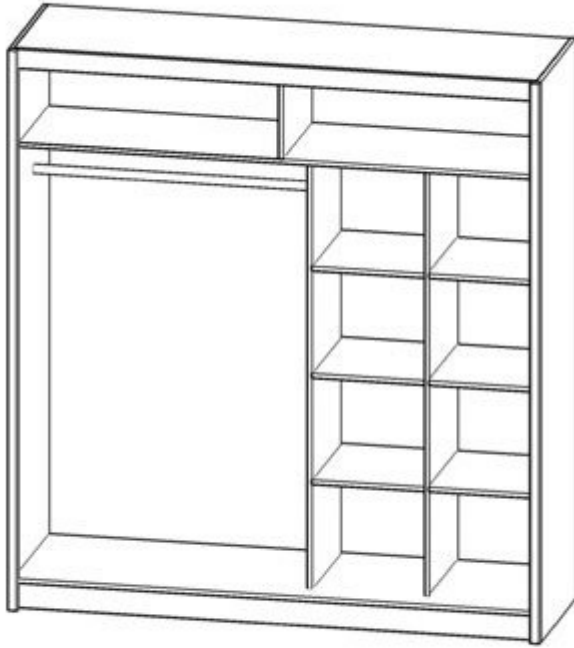

NATURA wardrobe 200 Wardrobes with sliding doors Cupboards Commodes

mebeles.buv.lv

NATURA wardrobe 200
488.00 EUR

Cupboards Commodes
PIASKI

[Call](#)
[Ask Question](#)
[Checkout](#)

200 / 214 / 62

BM

**NATURA wardrobe 200 - Wardrobes with sliding doors -
Cupboards Commodes - PIASKI**

Color: white.

Material: laminated particleboard.

Width: **200** cm

Height: **214** cm

Depth: **62** cm

Direct furniture delivery from PIASKI factory to Your home!

[Call](#)

[Ask Question](#)