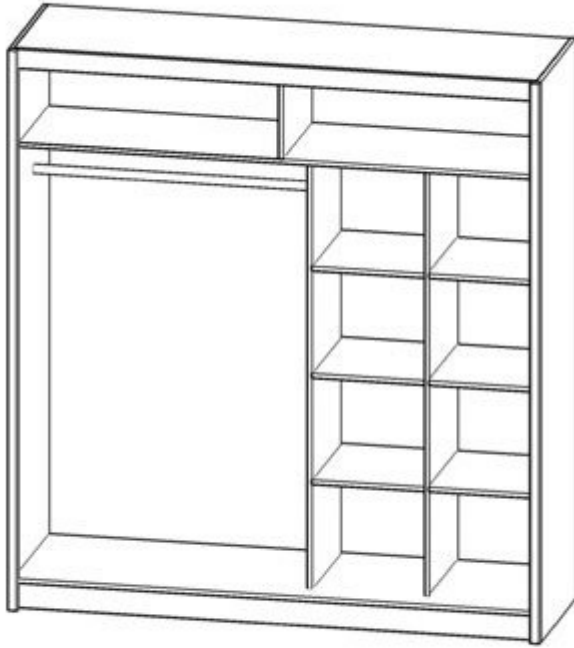

TAXI wardrobe 200 Wardrobes with sliding doors Cupboards Commodes

mebeles.buv.lv

TAXI wardrobe 200
488.00 EUR

Cupboards Commodes
PIASKI

[Call](#)
[Ask Question](#)
[Checkout](#)

200 / 214 / 62

BM

**TAXI wardrobe 200 - Wardrobes with sliding doors - Cupboards
Commodes - PIASKI**

Color: white.

Material: laminated particleboard.

Width: **200** cm

Height: **214** cm

Depth: **62** cm

Direct furniture delivery from PIASKI factory to Your home!

[Call](#)

[Ask Question](#)