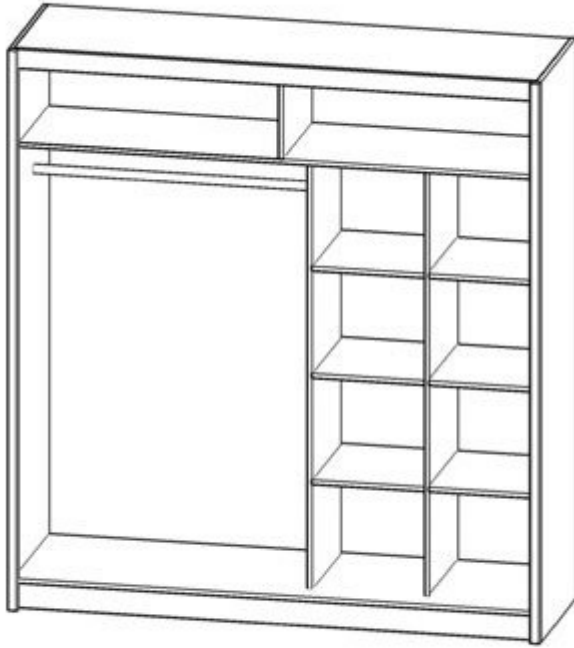

TAXI wardrobe 200 Wardrobes with sliding doors Cupboards Commodes

mebeles.buv.lv

TAXI wardrobe 200

488.00 EUR

[Wardrobes with sliding doors](#)

[Manufacturer products PIASKI](#)

[Call](#)

[Ask Question](#)

[Checkout](#)

200 / 214 / 62

BM

**TAXI wardrobe 200 - Wardrobes with sliding doors - Cupboards
Commodes - PIASKI**

Color: white.

Material: laminated particleboard.

Width: **200** cm

Height: **214** cm