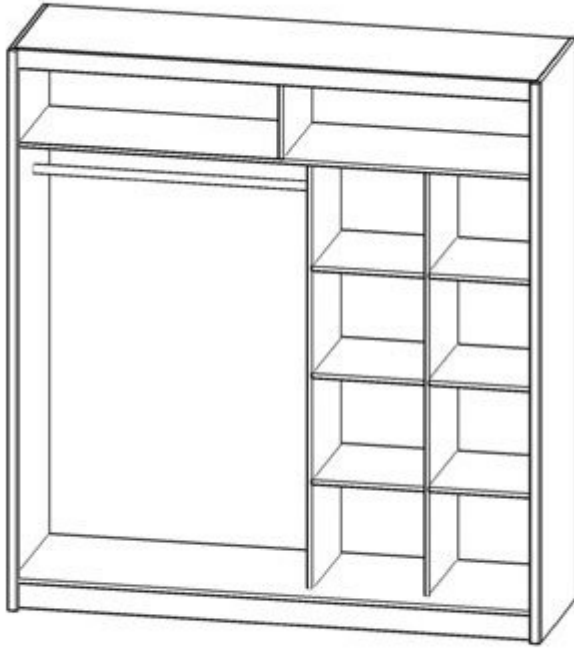

POP-ART wardrobe 200 Wardrobes with sliding doors Cupboards Commodes

mebeles.buv.lv

POP-ART wardrobe 200
488.00 EUR

Cupboards Commodes
PIASKI

[Call](#)
[Ask Question](#)
[Checkout](#)

200 / 214 / 62

BM

**POP-ART wardrobe 200 - Wardrobes with sliding doors -
Cupboards Commodes - PIASKI**

Color: white.

Material: laminated particleboard.

Width: **200** cm

Height: **214** cm

Depth: **62** cm

Direct furniture delivery from PIASKI factory to Your home!

[Call](#)

[Ask Question](#)