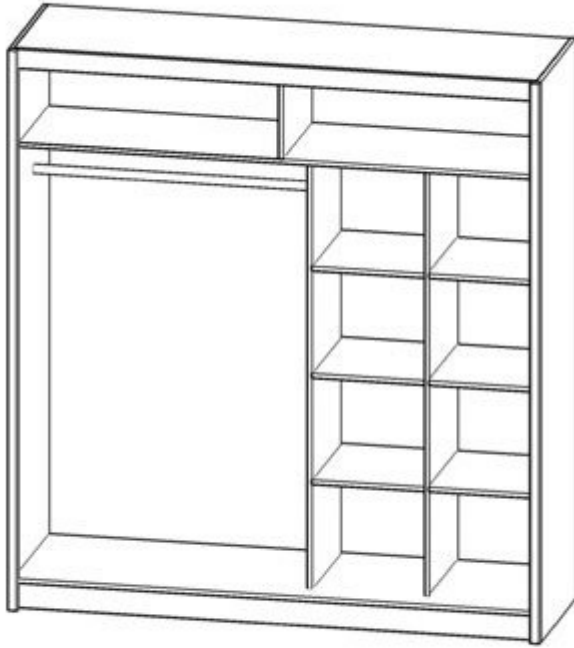

PARIS wardrobe 200 Wardrobes with sliding doors Cupboards Commodes

mebeles.buv.lv

PARIS wardrobe 200

488.00 EUR

[Wardrobes with sliding doors](#)

[Manufacturer products PIASKI](#)

[Call](#)
[Ask Question](#)
[Checkout](#)

200 / 214 / 62

BM

**PARIS wardrobe 200 - Wardrobes with sliding doors - Cupboards
Commodes - PIASKI**

Color: white.

Material: laminated particleboard.

Width: **200** cm

Height: **214** cm

Depth: **62** cm