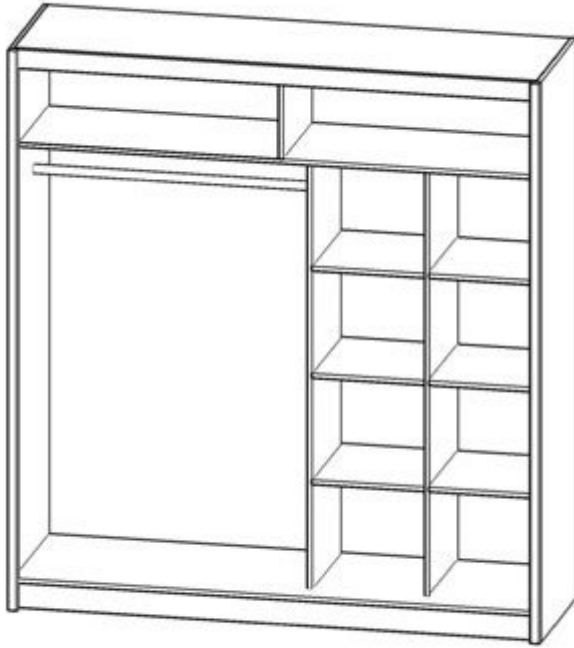

PARIS wardrobe 200 Wardrobes with sliding doors Cupboards Commodes

mebeles.buv.lv

PARIS wardrobe 200
488.00 EUR

Cupboards Commodes
PIASKI

200 / 214 / 62

BM

**PARIS wardrobe 200 - Wardrobes with sliding doors - Cupboards
Commodes - PIASKI**

Color: white.

Material: laminated particleboard.

Width: **200** cm

Height: **214** cm

Depth: **62** cm

Direct furniture delivery from PIASKI factory to Your home!

Terms of delivery

Possible delivery to all European countries!