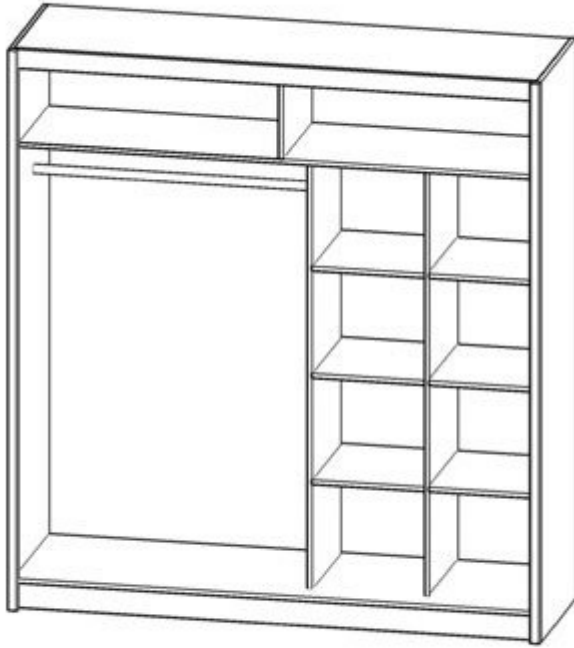

PARIS wardrobe 200 Wardrobes with sliding doors Cupboards Commodes

mebeles.buv.lv

PARIS wardrobe 200
488.00 EUR

Cupboards Commodes
PIASKI

[Call](#)
[Ask Question](#)
[Checkout](#)

200 / 214 / 62

BM

**PARIS wardrobe 200 - Wardrobes with sliding doors - Cupboards
Commodes - PIASKI**

Color: white.

Material: laminated particleboard.

Width: **200** cm

Height: **214** cm

Depth: **62** cm

Direct furniture delivery from PIASKI factory to Your home!

[Call](#)

[Ask Question](#)