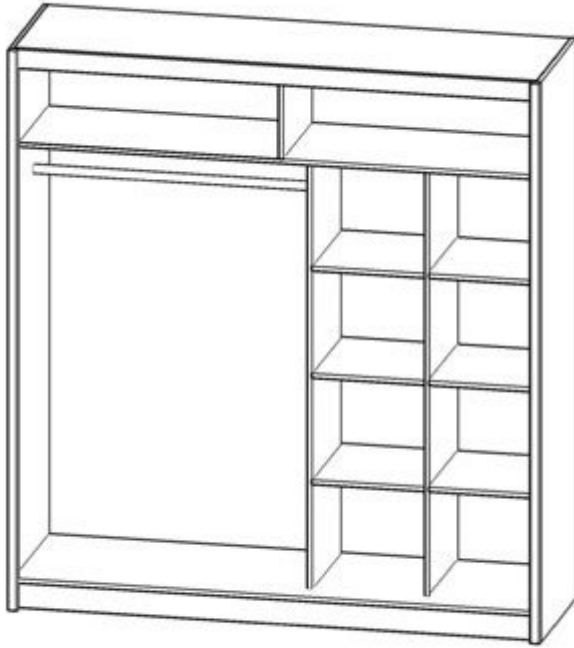

NEW YORK wardrobe 200 Wardrobes with sliding doors Cupboards Commodes

mebeles.buv.lv

NEW YORK wardrobe 200
488.00 EUR

Cupboards Commodes
PIASKI

[Call](#)
[Ask Question](#)
[Checkout](#)

200 / 214 / 62

BM

**NEW YORK wardrobe 200 - Wardrobes with sliding doors -
Cupboards Commodes - PIASKI**

Color: white.

Material: laminated particleboard.

Width: **200** cm

Height: **214** cm

Depth: **62** cm

Direct furniture delivery from PIASKI factory to Your home!

[Call](#)

[Ask Question](#)