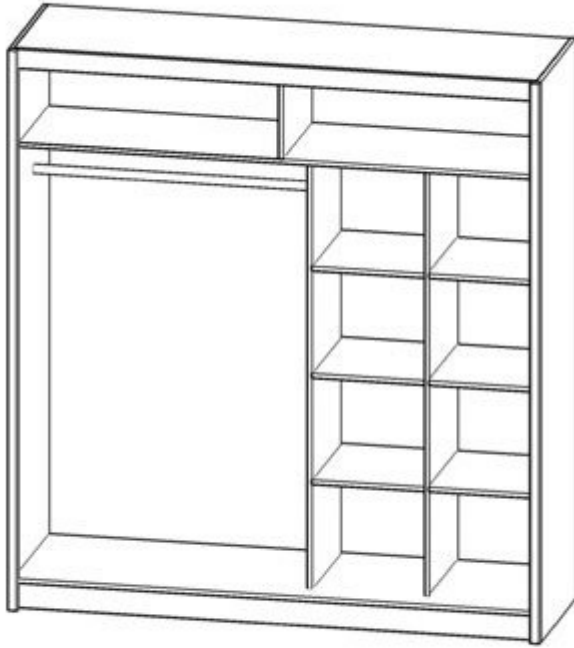

# NEW YORK wardrobe 200 Wardrobes with sliding doors Cupboards Commodes

[mebeles.buv.lv](http://mebeles.buv.lv)

NEW YORK wardrobe 200  
488.00 EUR

Cupboards Commodes  
**PIASKI**

200 / 214 / 62

*BM*

**NEW YORK wardrobe 200 - Wardrobes with sliding doors -  
Cupboards Commodes - PIASKI**

Color: white.

Material: laminated particleboard.

Width: **200** cm

Height: **214** cm

Depth: **62** cm

Direct furniture delivery from PIASKI factory to Your home!

**Terms of delivery**

**Possible delivery to all European countries!**