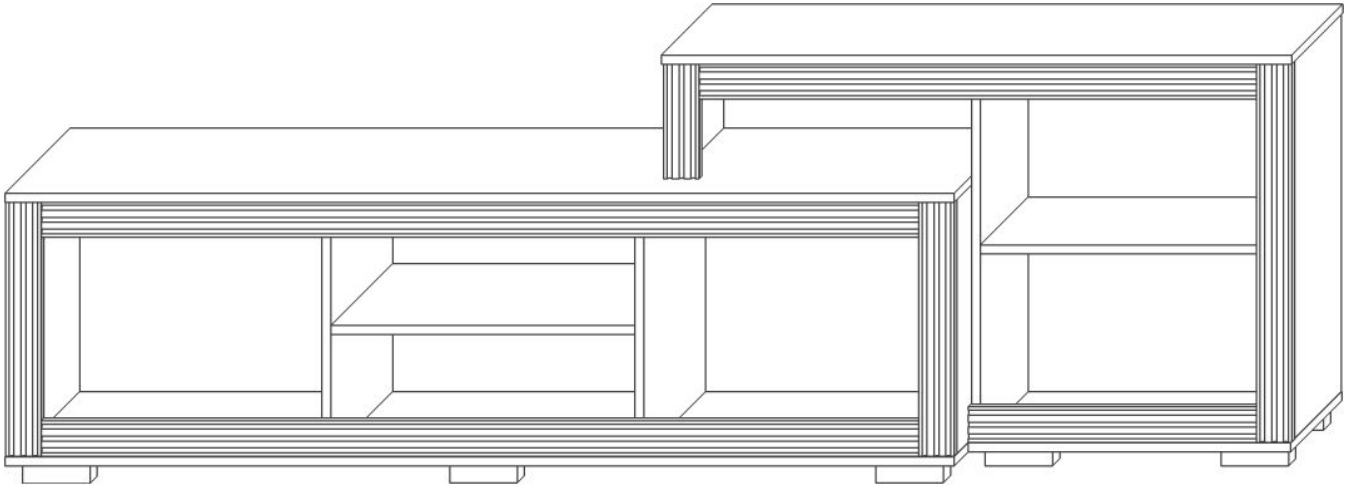

[Checkout](#)

TV stand ILONA - TV commodes - Cupboards Commodes - Мебель КМК

Height 740 mm

Width mm 2265

Depth 470 mm

Material: laminated chipboard

Direct furniture delivery from Мебель КМК factory to Your home!