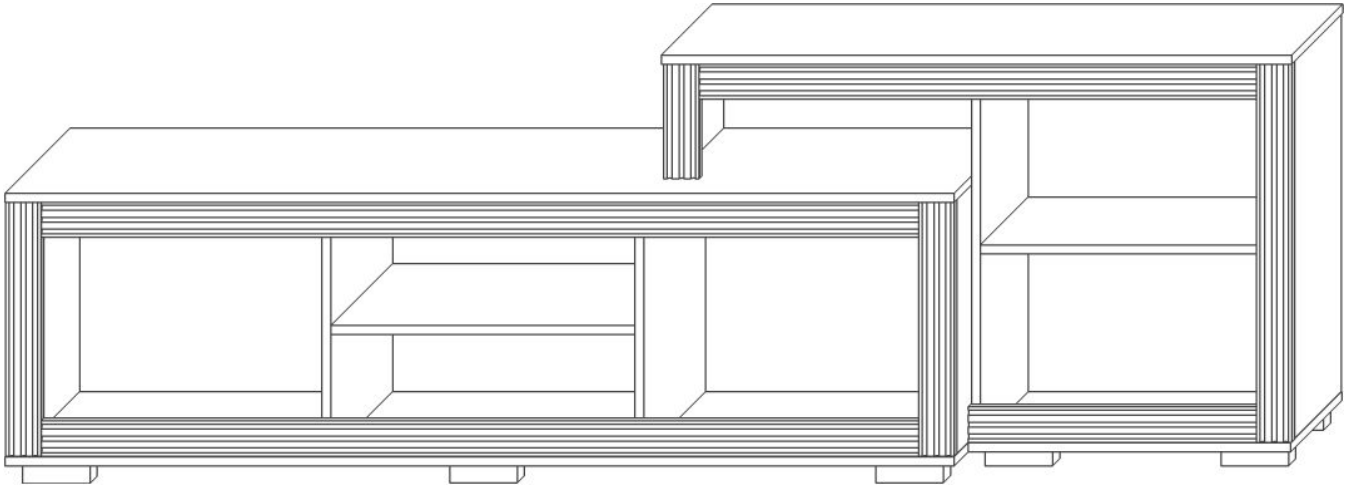

TV stand ILONA - TV commodes - Cupboards Commodes - Мебель КМК

Height 740 mm

Width mm 2265

Depth 470 mm

Material: laminated chipboard

Direct furniture delivery from Мебель КМК factory to Your home!

[Call](#)

[Ask Question](#)

[Checkout](#)

Terms of delivery

Possible delivery to all European countries!

Delivery cost depends from size and type of furniture.

Our manager will tell You the exact shipping cost and date.