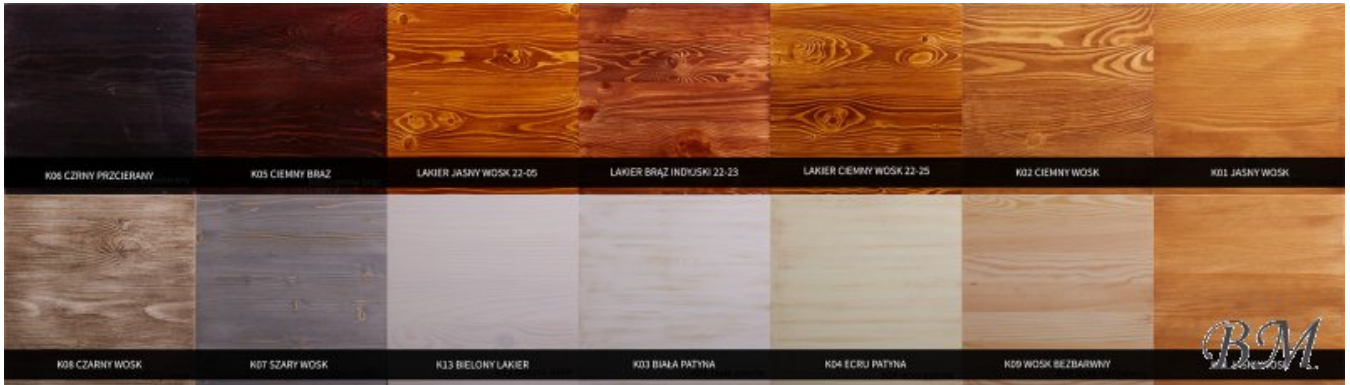

BM

[Call](#)
[Ask Question](#)
[Checkout](#)

COM 10 chest of drawers - Dressers - Cupboards Commodes - AZUKO meble

Lacquered/painted pine +10%.

Color: wax pine.

Material: solid pine.

Width: **56** cm

Height: **89** cm