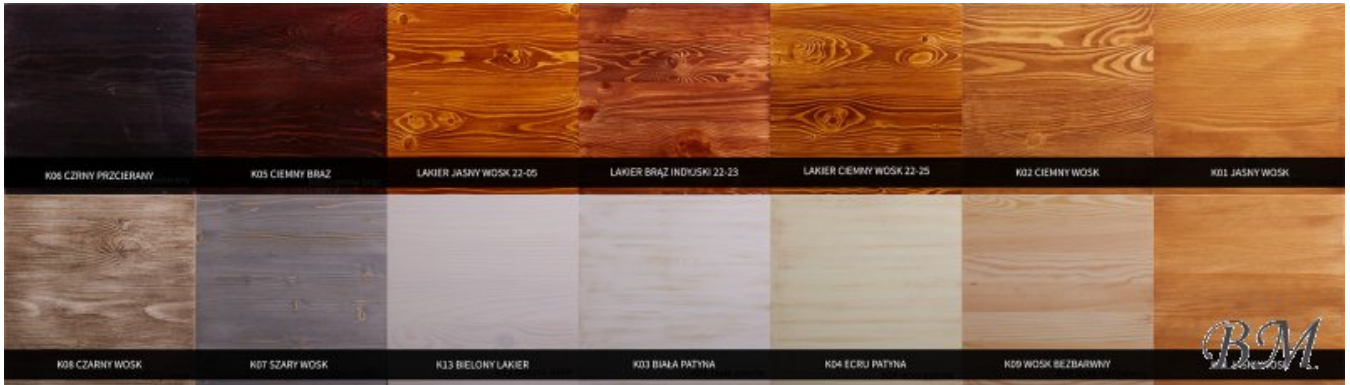

BM

COM 10 chest of drawers - Dressers - Cupboards Commodes - AZUKO meble

Lacquered/painted pine +10%.

Color: wax pine.

Material: solid pine.

Width: **56** cm

Height: **89** cm

Depth: **43** cm