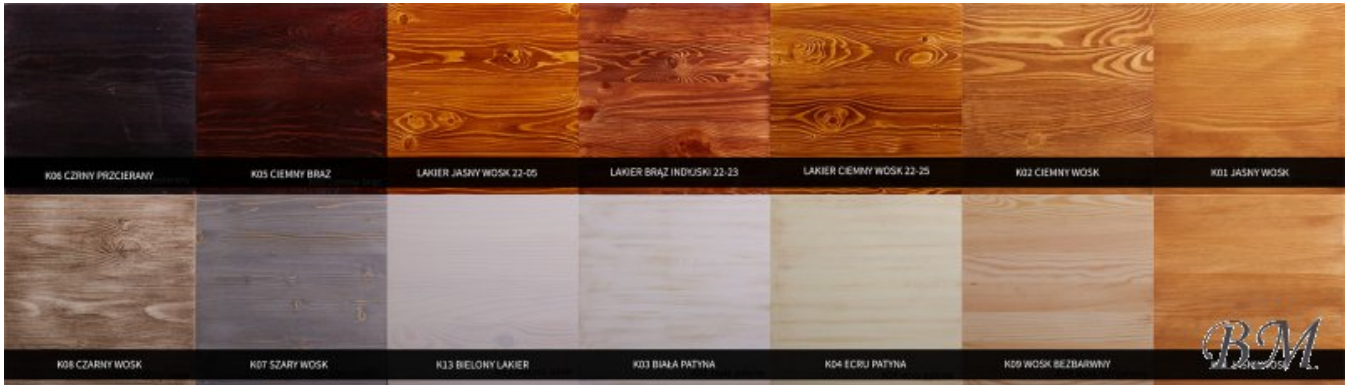

[Manufacturer products AZUKO
meble](#)

BM

[Call](#)
[Ask Question](#)
[Checkout](#)

COM 10 chest of drawers - Dressers - Cupboards Commodes - AZUKO meble

Lacquered/painted pine +10%.

Color: wax pine.

Material: solid pine.