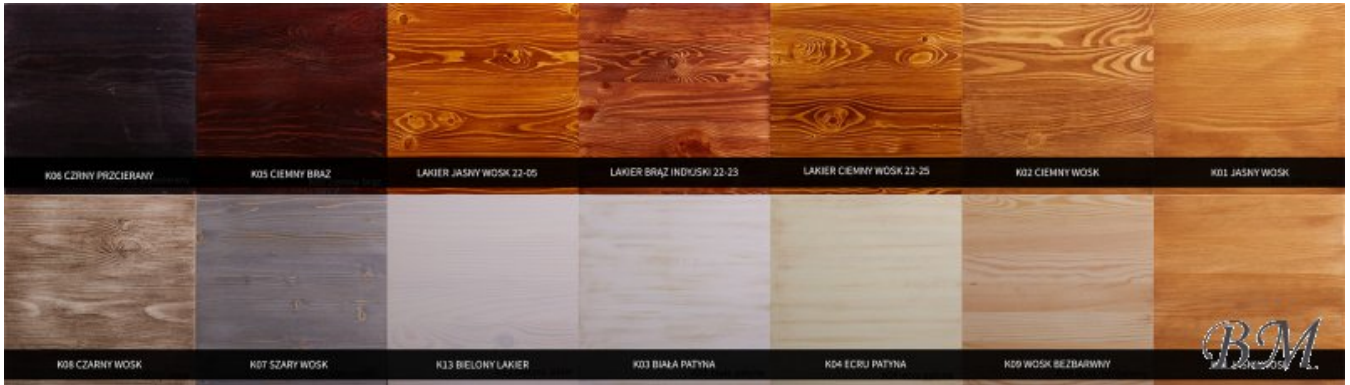

[Manufacturer products AZUKO
meble](#)

BM

[Call](#)
[Ask Question](#)
[Checkout](#)

COM 16 chest of drawers - Dressers - Cupboards Commodes - AZUKO meble

Lacquered/painted pine +10%.

Color: wax pine.

Material: solid pine.