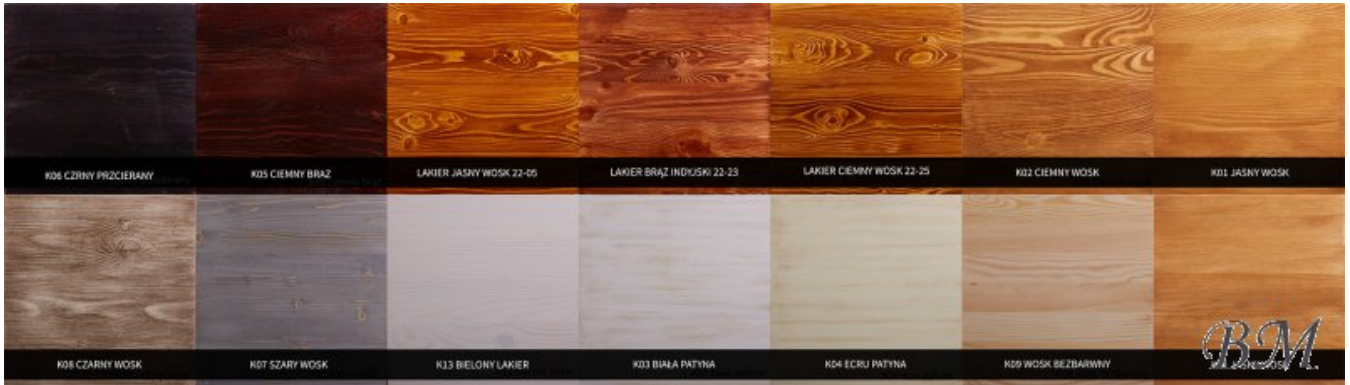

BM

[Call](#)
[Ask Question](#)
[Checkout](#)

COM 16 chest of drawers - Dressers - Cupboards Commodes - AZUKO meble

Lacquered/painted pine +10%.

Color: wax pine.

Material: solid pine.

Width: **50** cm

Height: **79** cm