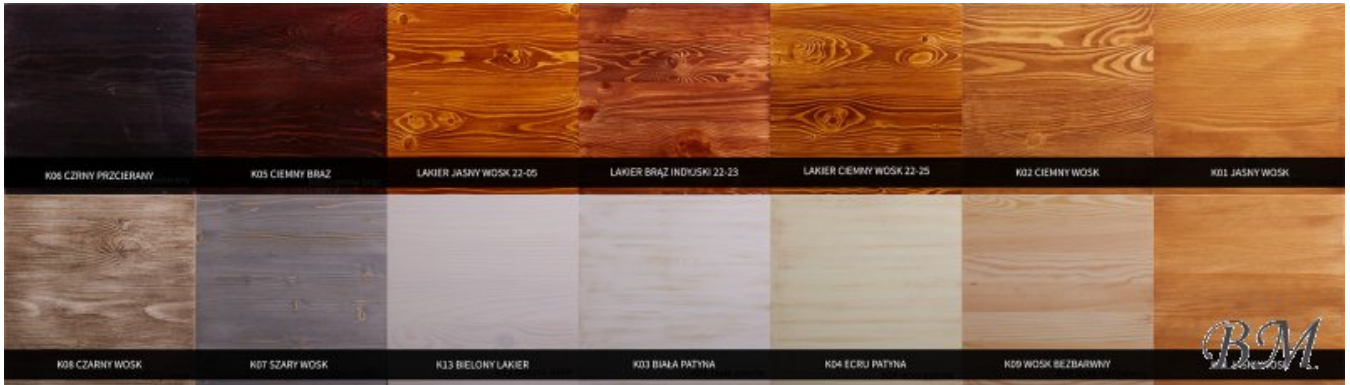

## **COM 18 chest of drawers - Dressers - Cupboards Commodes - AZUKO meble**

Lacquered/painted pine +10%.

Color: wax pine.

Material: solid pine.

Width: **180** cm

Height: **108** cm

Depth: **56** cm

Direct furniture delivery from AZUKO meble factory to Your home!