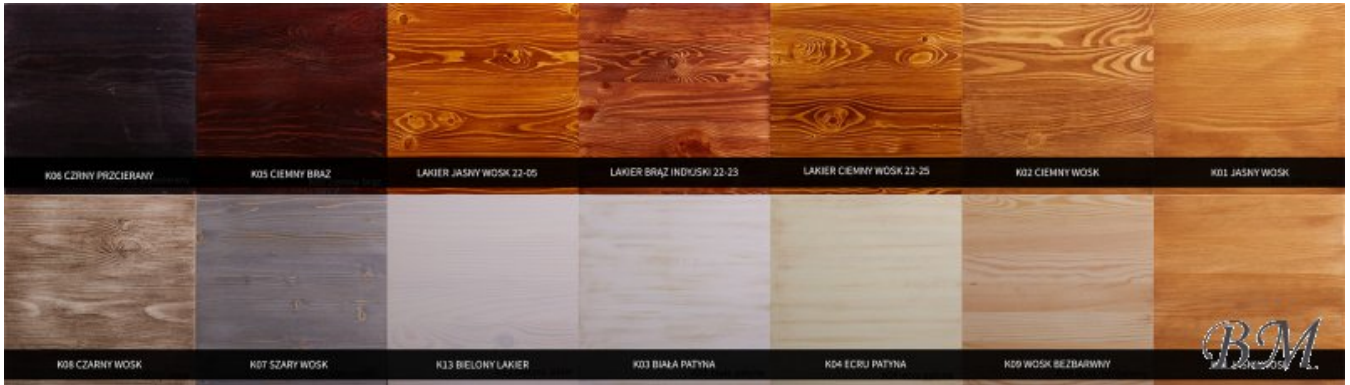

BM

[Call](#)
[Ask Question](#)
[Checkout](#)

COM 18 chest of drawers - Dressers - Cupboards Commodes - AZUKO meble

Lacquered/painted pine +10%.

Color: wax pine.

Material: solid pine.

Width: **180** cm

Height: **108** cm