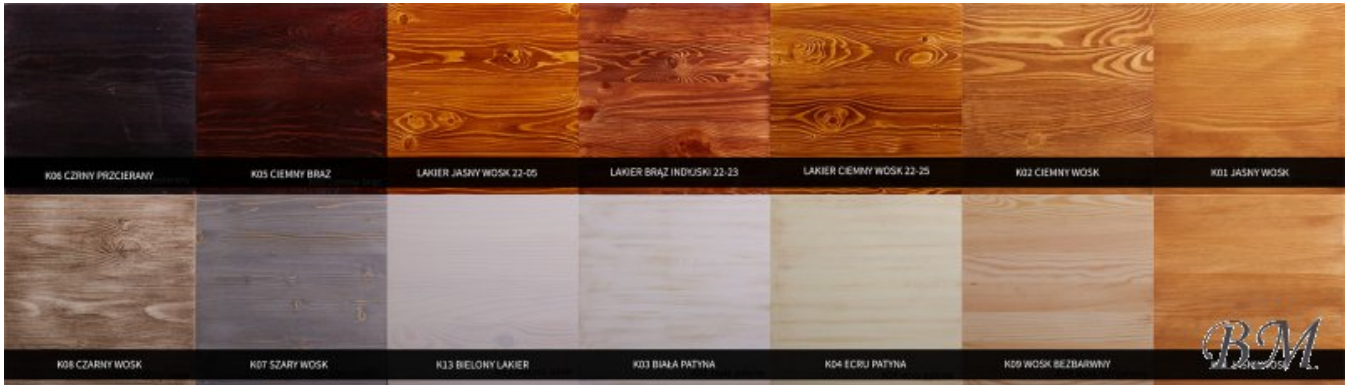

AZUKO meble

BM

[Call](#)
[Ask Question](#)
[Checkout](#)

COM 18 chest of drawers - Dressers - Cupboards Commodes - AZUKO meble

Lacquered/painted pine +10%.

Color: wax pine.

Material: solid pine.

Width: **180** cm