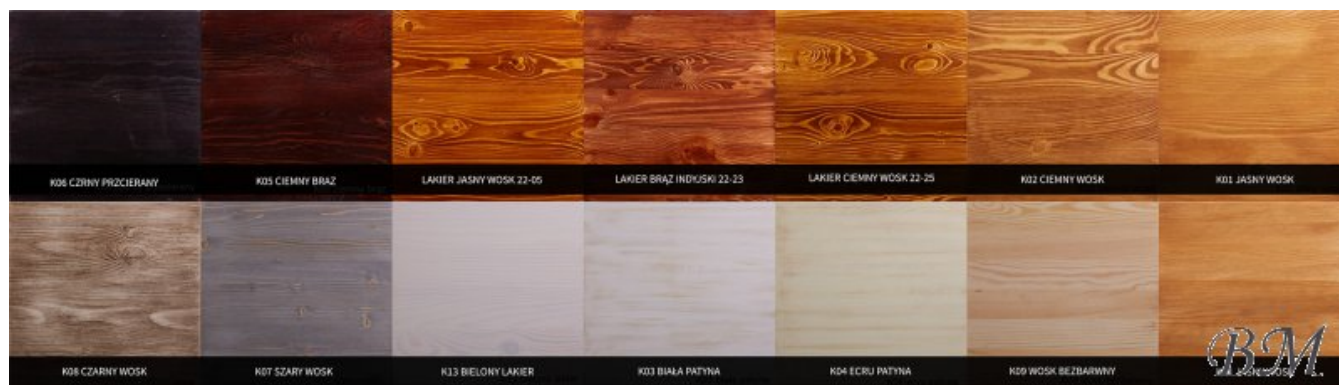

[Call](#)
[Ask Question](#)
[Checkout](#)

COM 108 chest of drawers - Dressers - Cupboards Commodes - AZUKO meble

Lacquered/painted pine +10%.

Color: wax pine.

Material: solid pine.

Width: **100** cm

Height: **140** cm