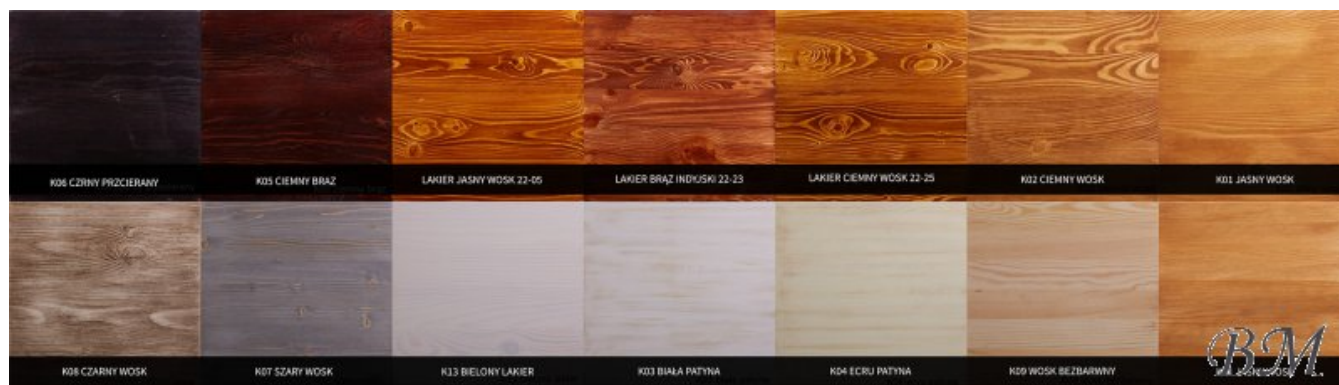

Cupboards Commodes  
**AZUKO meble**

[Call](#)  
[Ask Question](#)  
[Checkout](#)

**COM 108 chest of drawers - Dressers - Cupboards Commodes - AZUKO meble**

Lacquered/painted pine +10%.

Color: wax pine.

Material: solid pine.