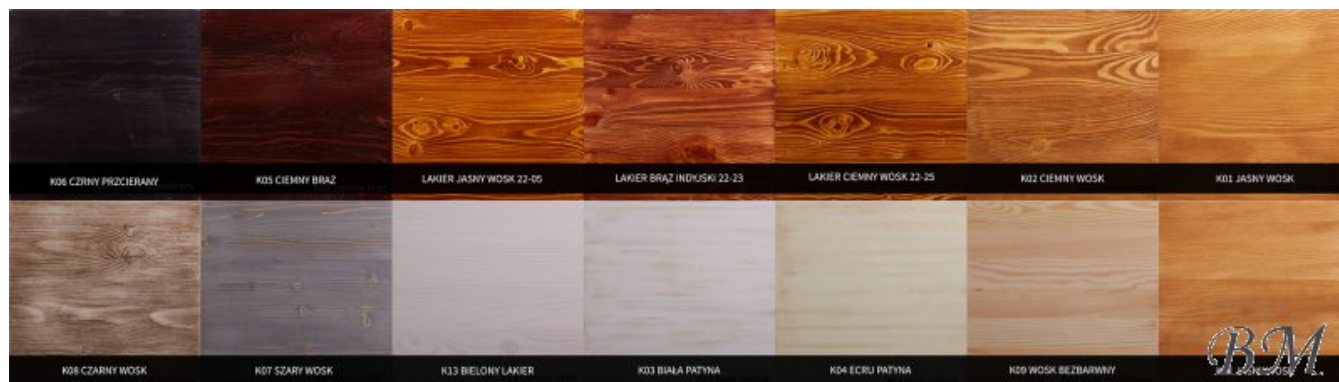

COM 108 chest of drawers - Dressers - Cupboards Commodes - AZUKO meble

Lacquered/painted pine +10%.

Color: wax pine.

Material: solid pine.

Width: **100** cm

Height: **140** cm

Depth: **50** cm

Direct furniture delivery from AZUKO meble factory to Your home!