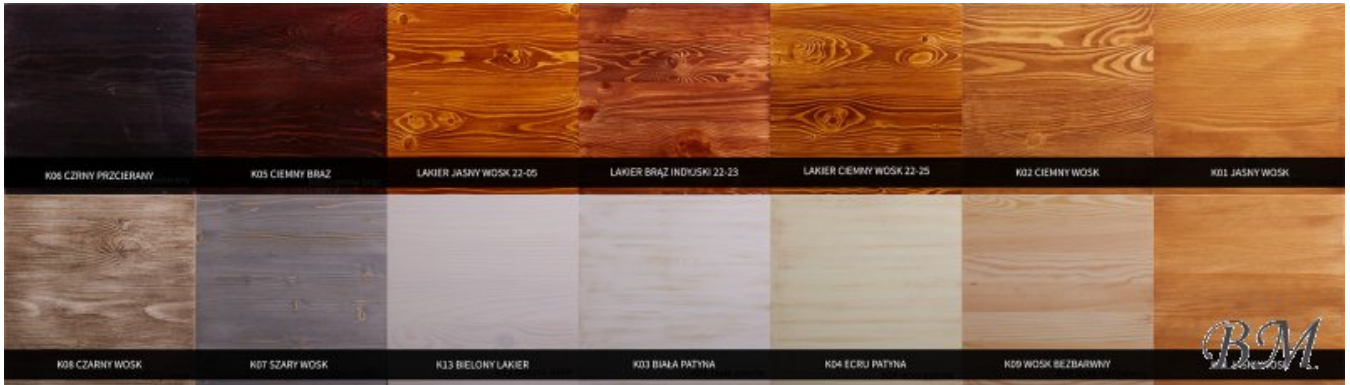

SZY 06 wardrobe - Cases 2-door - Cupboards Commodes - AZUKO meble

Lacquered/painted pine +10%.

A - 531 €

B - 607 €

C - 582 €

Color: wax pine.

Material: solid pine.

Width: **107** cm

Height: **205** cm

Depth: **60** cm

Direct furniture delivery from AZUKO meble factory to Your home!

[Call](#)

[Ask Question](#)

[Checkout](#)

Terms of delivery

Possible delivery to all European countries!

Delivery cost depends from size and type of furniture.

Our manager will tell You the exact shipping cost and date.