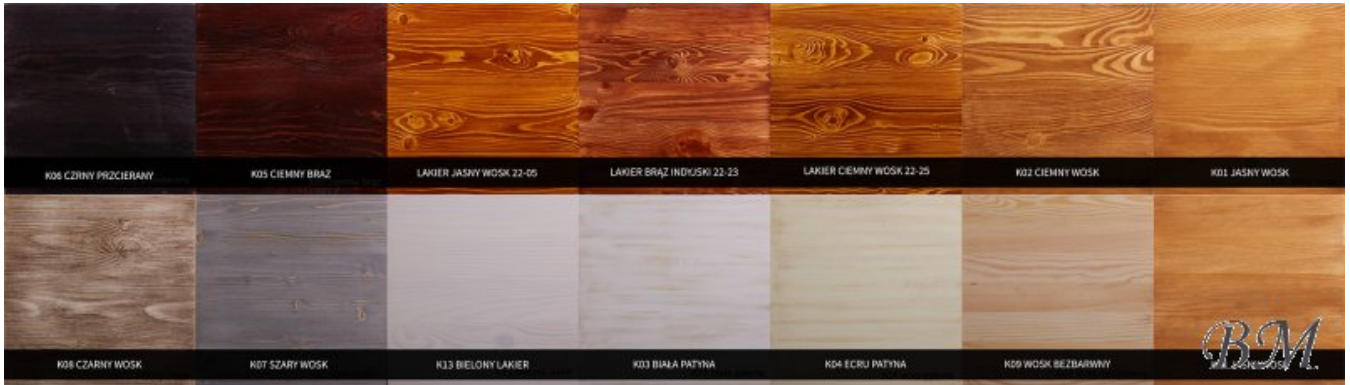

SZY 102 wardrobe Cases 1-door Cupboards Commodes

"PREMIUM" class furniture. High quality. European fabric. The wooden base. European certificate.

mebeles.buv.lv

SZY 102 wardrobe

279.00 EUR

Cupboards Commodes

AZUKO meble

SZY 102
W 195 S 72 G 60

BM

SZY 102 wardrobe - Cases 1-door - Cupboards Commodes - AZUKO meble

Lacquered/painted pine +10%.

A - 279 €

B - 320 €

Color: wax pine.