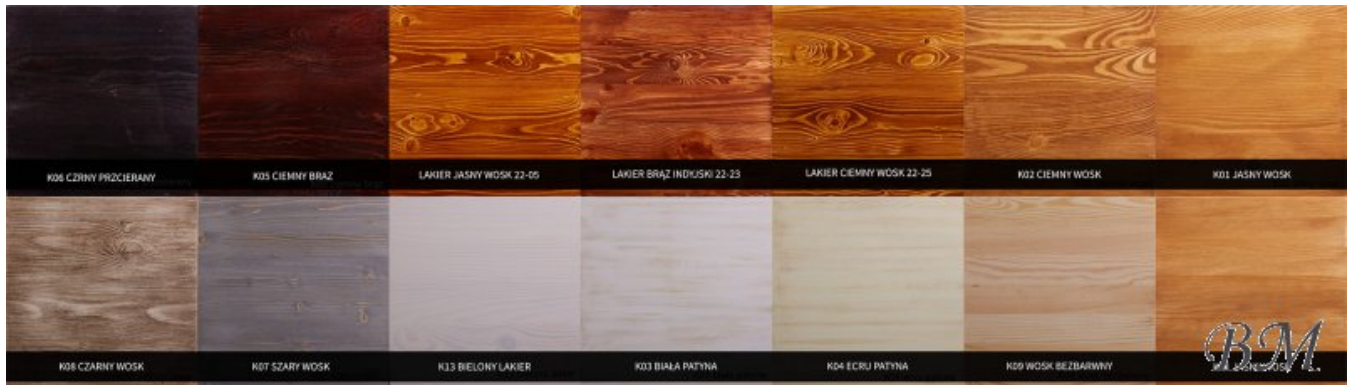

SZY 102 wardrobe Cases 1-door Cupboards Commodes

"PREMIUM" class furniture. High quality. European fabric. The wooden base. European certificate.

mebeles.buv.lv

SZY 102 wardrobe
279.00 EUR

Cupboards Commodes
AZUKO meble

SZY 102
W 195 S 72 G 60

BM

[Call](#)
[Ask Question](#)
[Checkout](#)

SZY 102 wardrobe - Cases 1-door - Cupboards Commodes - AZUKO meble

Lacquered/painted pine +10%.

A - 279 €

B - 320 €

Color: wax pine.