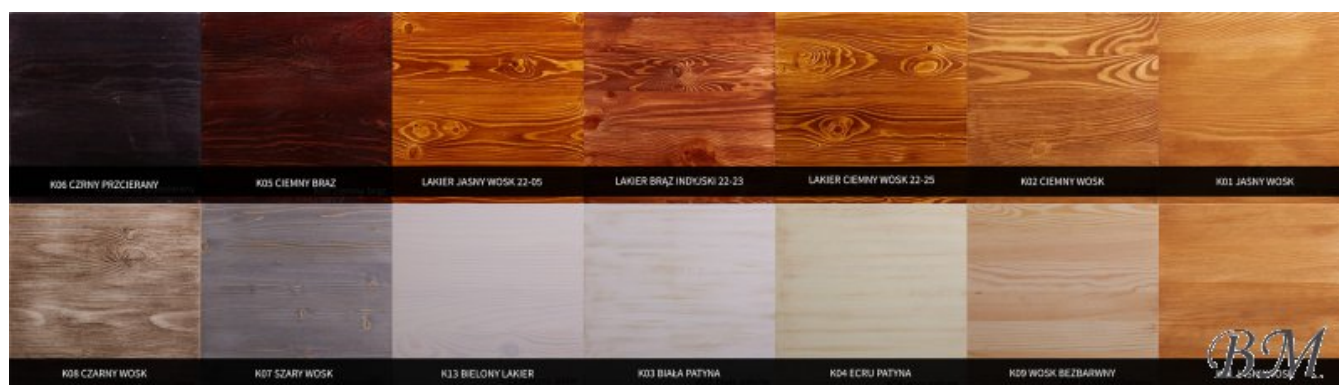

SZY 103 wardrobe Cases 3-door Cupboards Commodes

"PREMIUM" class furniture. High quality. European fabric. The wooden base. European certificate.

mebeles.buv.lv

SZY 103 wardrobe

559.00 EUR

[Cases 3-door](#)

[Manufacturer products AZUKO
meble](#)

[Call](#)

[Ask Question](#)

[Checkout](#)

SZY 103 wardrobe - Cases 3-door - Cupboards Commodes - AZUKO meble

Lacquered/painted pine +10%.

I - 559 €

II - 635 €

Color: wax pine.

Material: solid pine.

Width: **160** cm

Height: **195** cm

Depth: **60** cm

Direct furniture delivery from AZUKO meble factory to Your home!

[Call](#)

[Ask Question](#)