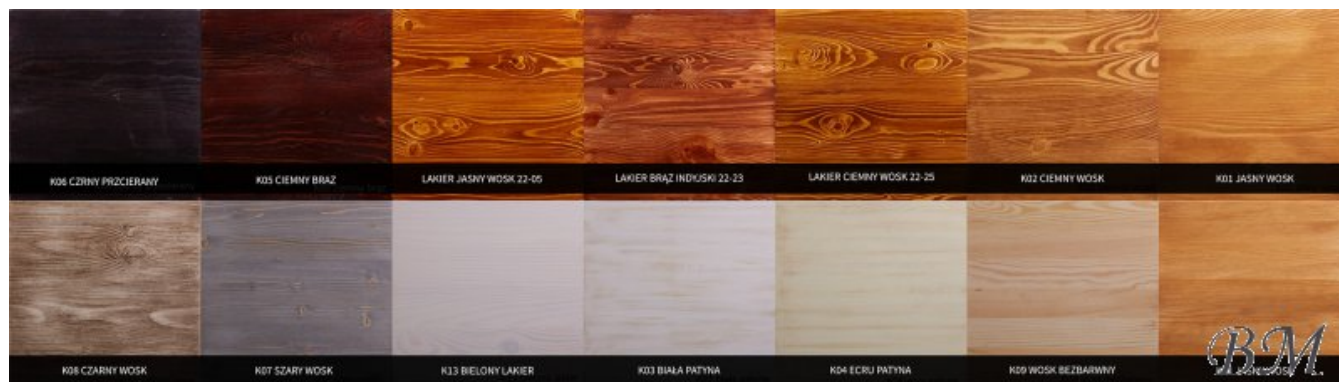

SZY 103 wardrobe Cases 3-door Cupboards Commodes

"PREMIUM" class furniture. High quality. European fabric. The wooden base. European certificate.

mebeles.buv.lv

SZY 103 wardrobe

559.00 EUR

Cupboards Commodes

AZUKO meble