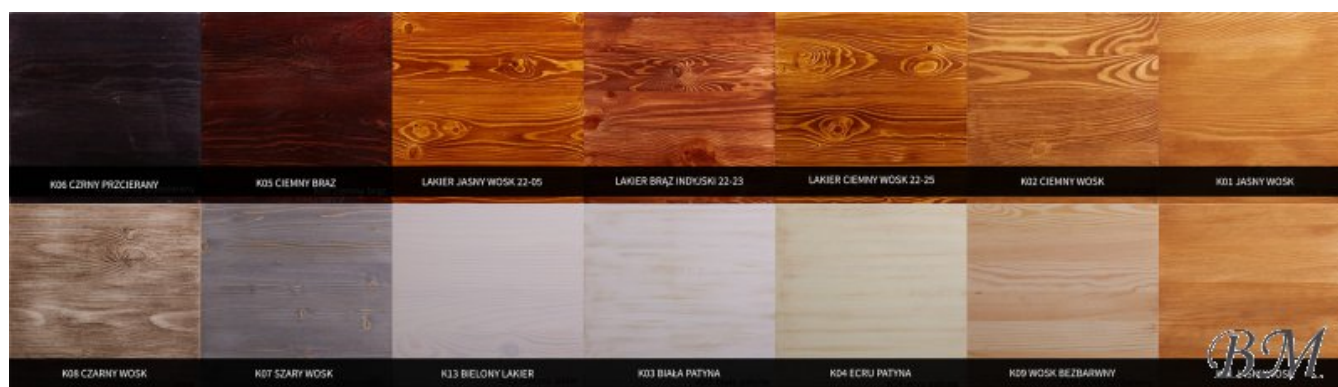

SZY 103 wardrobe Cases 3-door Cupboards Commodes

"PREMIUM" class furniture. High quality. European fabric. The wooden base. European certificate.

mebeles.buv.lv

SZY 103 wardrobe

559.00 EUR

Cupboards Commodes

AZUKO meble

[Call](#)
[Ask Question](#)
[Checkout](#)

SZY 103 wardrobe - Cases 3-door - Cupboards Commodes - AZUKO meble

Lacquered/painted pine +10%.

I - 559 €

II - 635 €

Color: wax pine.

Material: solid pine.