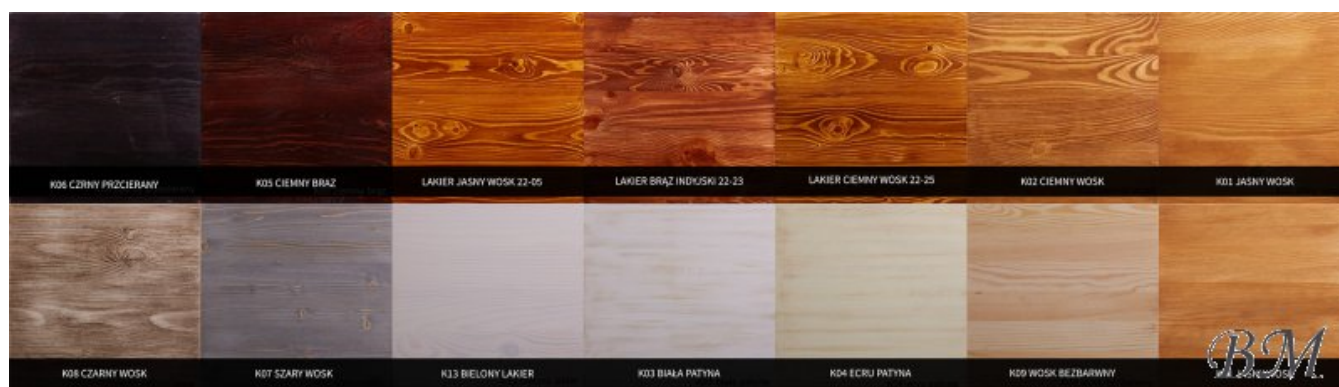

SZY 103 wardrobe Cases 3-door Cupboards Commodes

"PREMIUM" class furniture. High quality. European fabric. The wooden base. European certificate.

mebeles.buv.lv

SZY 103 wardrobe

559.00 EUR

Cupboards Commodes

AZUKO meble

[Call](#)

[Ask Question](#)

[Checkout](#)

SZY 103 wardrobe - Cases 3-door - Cupboards Commodes - AZUKO meble

Lacquered/painted pine +10%.

I - 559 €

II - 635 €

Color: wax pine.

Material: solid pine.

Width: **160** cm

Height: **195** cm

Depth: **60** cm

Direct furniture delivery from AZUKO meble factory to Your home!

[Call](#)

[Ask Question](#)