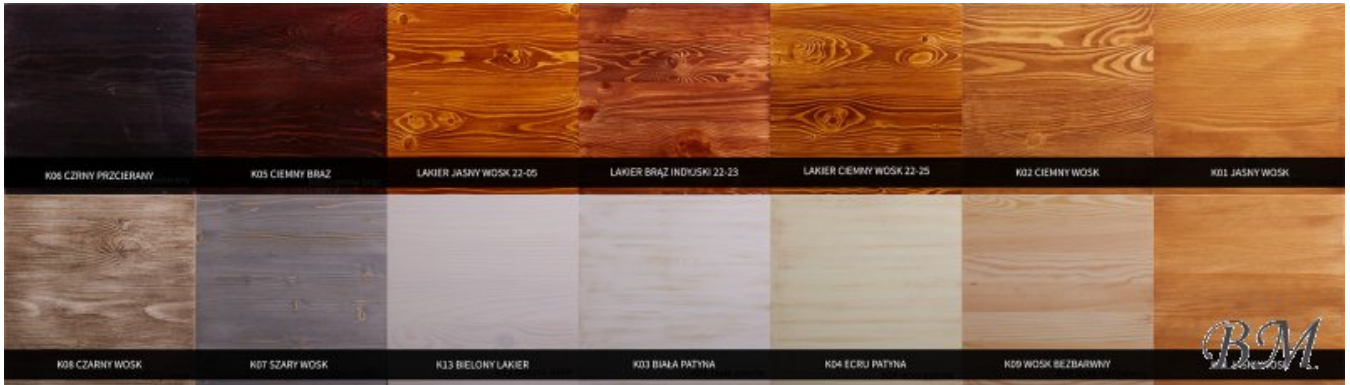

RTV 04 TV ambry TV commodes Cupboards Commodes

"PREMIUM" class furniture. High quality. European fabric. The wooden base. European certificate.

mebeles.buv.lv

RTV 04 TV ambry

249.00 EUR

Cupboards Commodes

AZUKO meble

BM

[Call](#)
[Ask Question](#)
[Checkout](#)

RTV 04 TV ambry - TV commodes - Cupboards Commodes - AZUKO meble

Lacquered/painted pine +10%.

Color: wax pine.

Material: solid pine.

Width: **167** cm

Height: **50** cm