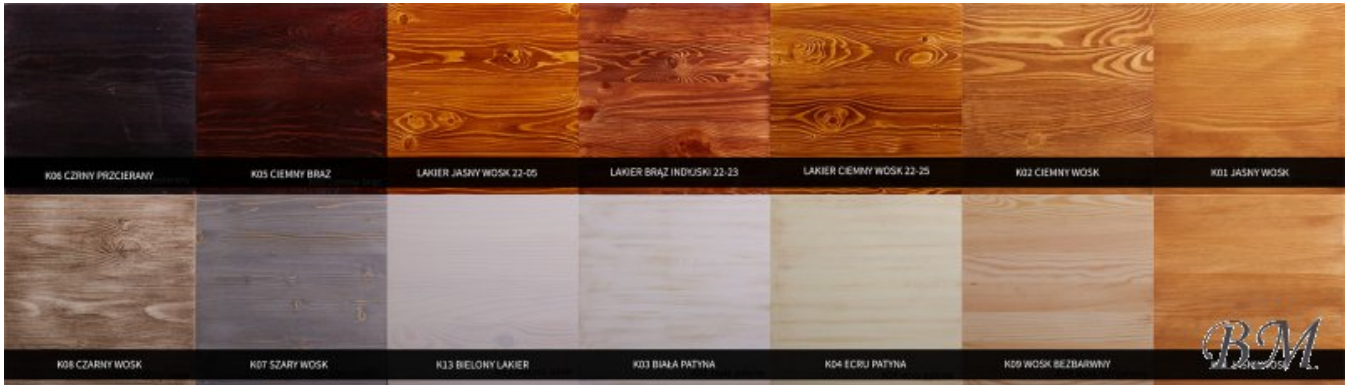

RTV 04 TV ambry TV commodes Cupboards Commodes

"PREMIUM" class furniture. High quality. European fabric. The wooden base. European certificate.

mebeles.buv.lv

RTV 04 TV ambry
249.00 EUR

Cupboards Commodes
AZUKO meble

BM

[Call](#)
[Ask Question](#)
[Checkout](#)

RTV 04 TV ambry - TV commodes - Cupboards Commodes - AZUKO meble

Lacquered/painted pine +10%.

Color: wax pine.

Material: solid pine.

Width: **167** cm

Height: **50** cm