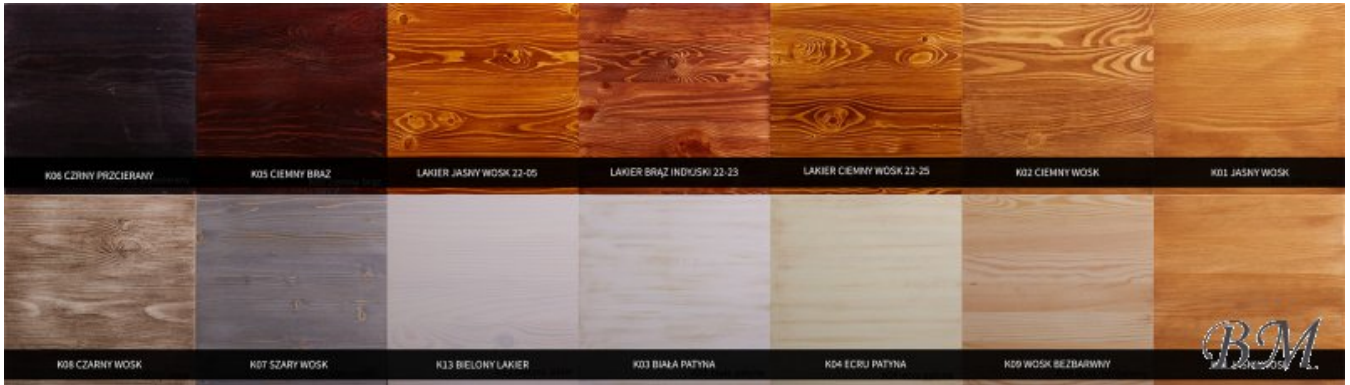

RTV 04 TV ambry TV commodes Cupboards Commodes

"PREMIUM" class furniture. High quality. European fabric. The wooden base. European certificate.

mebeles.buv.lv

RTV 04 TV ambry

249.00 EUR

Cupboards Commodes

AZUKO meble

BM

RTV 04 TV ambry - TV commodes - Cupboards Commodes - AZUKO meble

Lacquered/painted pine +10%.

Color: wax pine.

Material: solid pine.

Width: **167** cm

Height: **50** cm

Depth: **50** cm