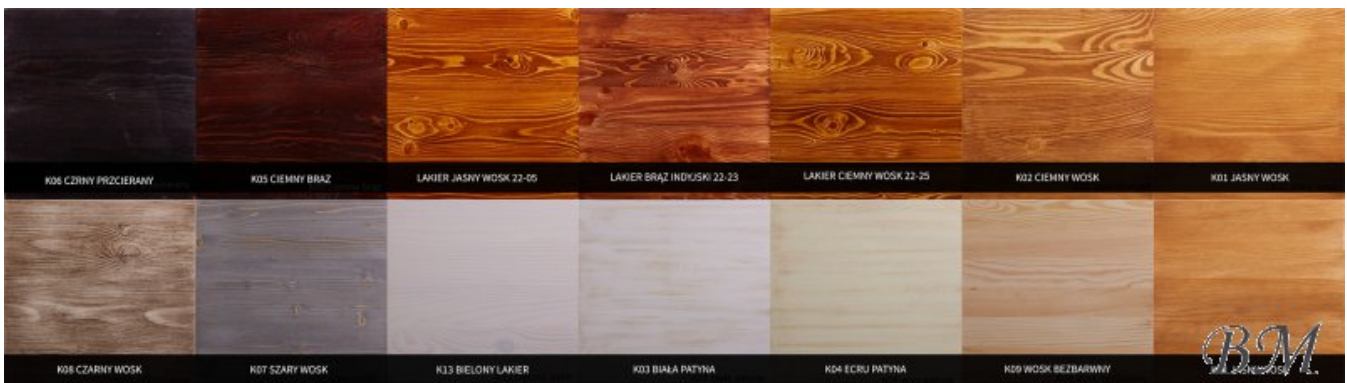

RTV 09 TV ambry TV commodes Cupboards Commodes

"PREMIUM" class furniture. High quality. European fabric. The wooden base. European certificate.

mebeles.buv.lv

RTV 09 TV ambry

249.00 EUR

[TV commodes](#)

[Manufacturer products AZUKO
meble](#)

RTV 09
W 64 S 140 G 50

BM

[Call](#)
[Ask Question](#)
[Checkout](#)

RTV 09 TV ambry - TV commodes - Cupboards Commodes - AZUKO meble

Lacquered/painted pine +10%.

Color: wax pine.

Material: solid pine.

Width: **140** cm