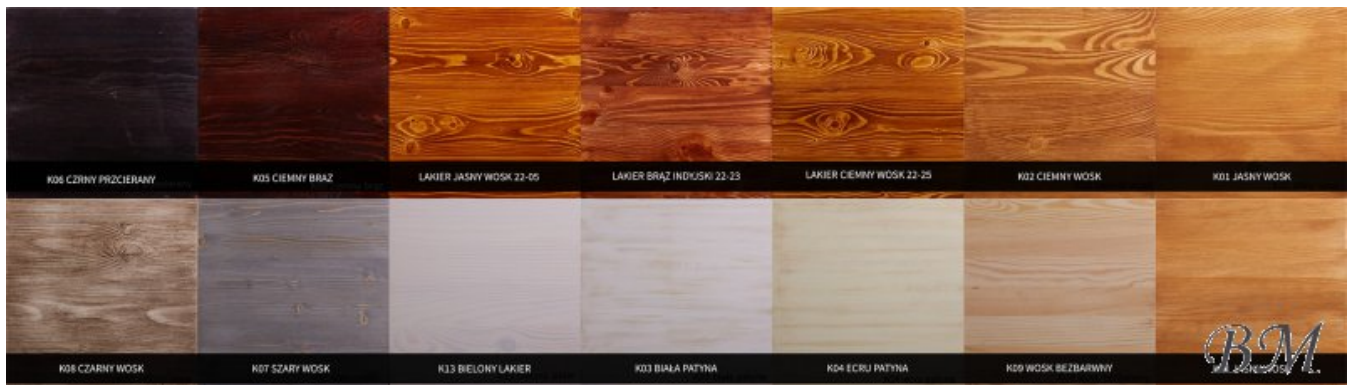

RTV 09 TV ambry TV commodes Cupboards Commodes

"PREMIUM" class furniture. High quality. European fabric. The wooden base. European certificate.

mebeles.buv.lv

RTV 09 TV ambry
249.00 EUR

Cupboards Commodes
AZUKO meble

RTV 09
W 64 S 140 G 50

BM

RTV 09 TV ambry - TV commodes - Cupboards Commodes - AZUKO meble

Lacquered/painted pine +10%.

Color: wax pine.

Material: solid pine.

Width: **140** cm

Height: **64** cm