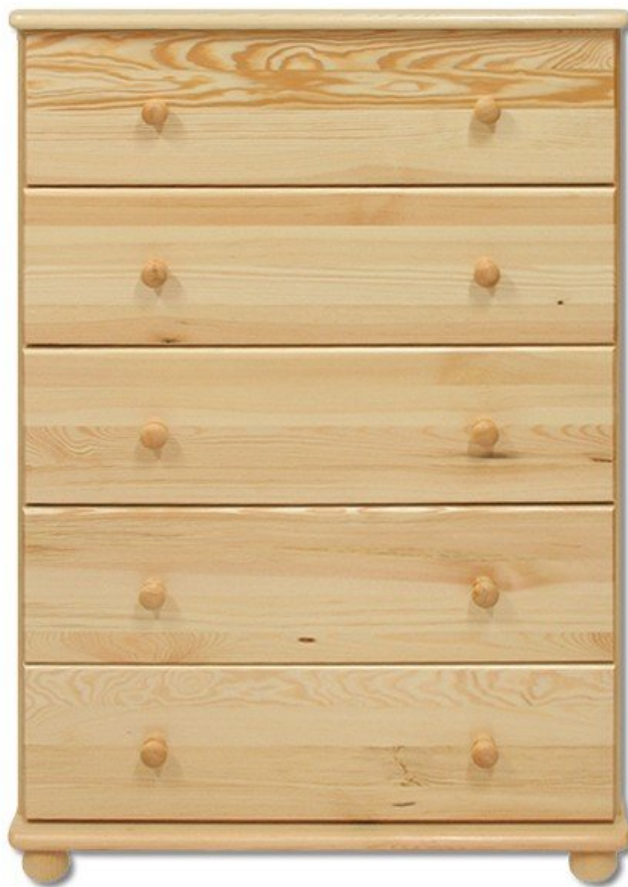

KD114 chest of drawers Dressers Cupboards Commodes

mebeles.buv.lv

KD114 chest of drawers
285.00 EUR

Cupboards Commodes
Drewmax

KD 114 S80 W122 G47

BM

[Call](#)
[Ask Question](#)
[Checkout](#)

KD114 chest of drawers - Dressers - Cupboards Commodes - Drewmax

* 305 €

Color: natural pine / * alder, oak, walnut, grey.

Material: solid pine.

Width: **80** cm

Height: **122** cm

Depth: **47** cm

Direct furniture delivery from Drewmax factory to Your home!

[Call](#)