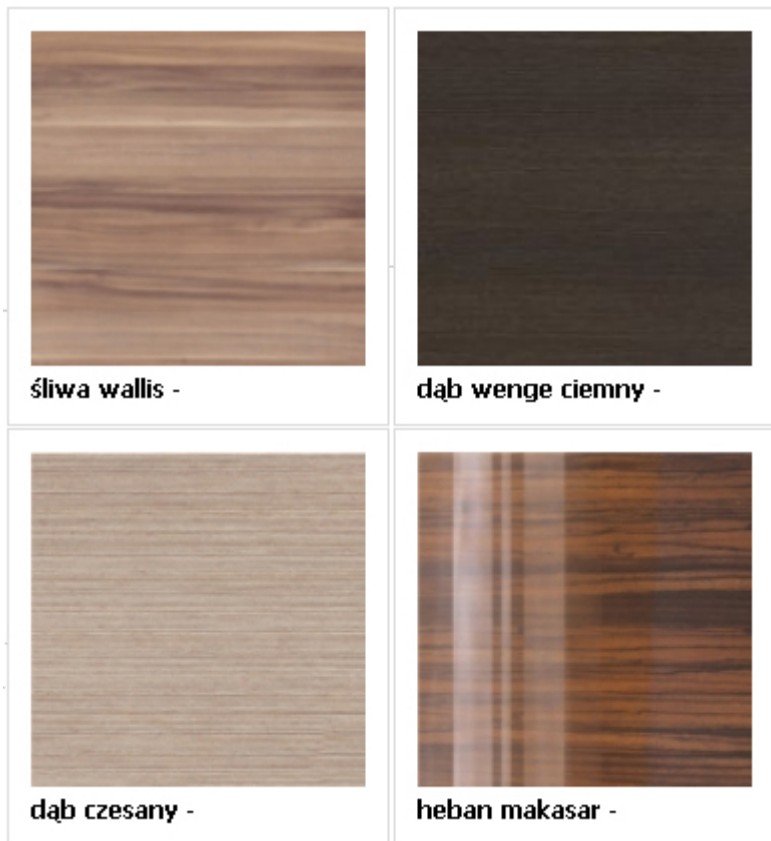

Largo Prtv2s/4/15 dab TV commodes Cupboards Commodes

mebeles.buv.lv

Largo Prtv2s/4/15 dab
184.00 EUR

Cupboards Commodes
Black Red White (BRW)

Largo Prtv2s/4/15 dab - TV commodes - Cupboards Commodes - Black Red White (BRW)

Table for the TV

Width: 151.5 cm

Height: 40.5 cm

Depth: 56.5 cm

Colors: dab wenge ciemny/dab csesany

Made from a laminate

Direct furniture delivery from Black Red White (BRW) factory to Your home!

Terms of delivery