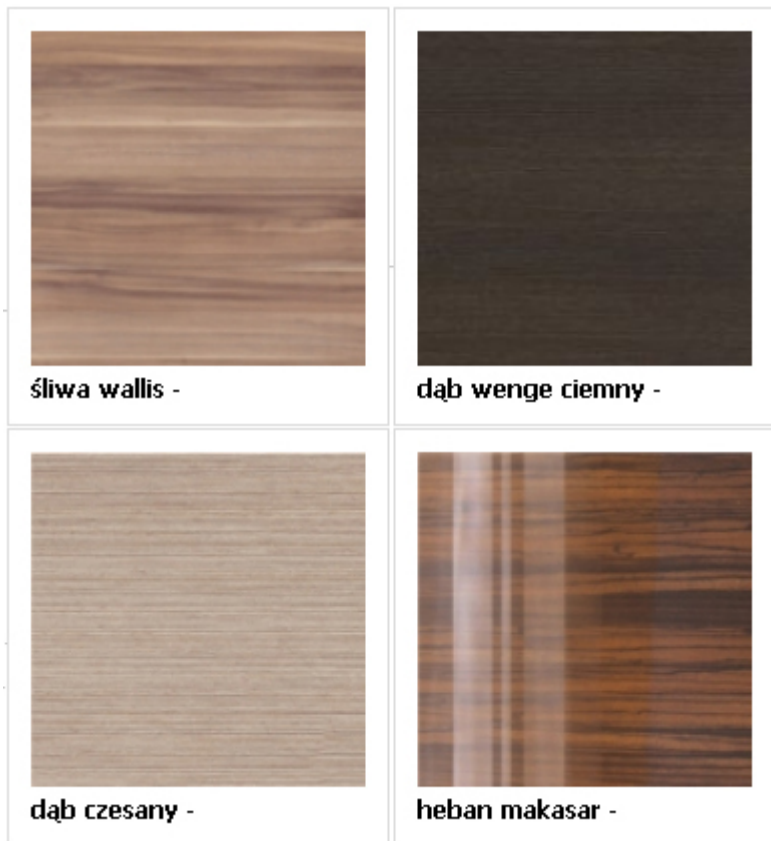

Largo Prtv2s/4/15 dab TV commodes Cupboards Commodes

mebeles.buv.lv

Largo Prtv2s/4/15 dab
184.00 EUR

Cupboards Commodes
Black Red White (BRW)

[Call](#)
[Ask Question](#)
[Checkout](#)

Largo Prtv2s/4/15 dab - TV commodes - Cupboards Commodes - Black Red White (BRW)

Table for the TV

Width: 151.5 cm

Height: 40.5 cm

Depth: 56.5 cm

Colors: dab wenge ciemny/dab csesany

Made from a laminate

Direct furniture delivery from Black Red White (BRW) factory to Your home!

[Call](#)