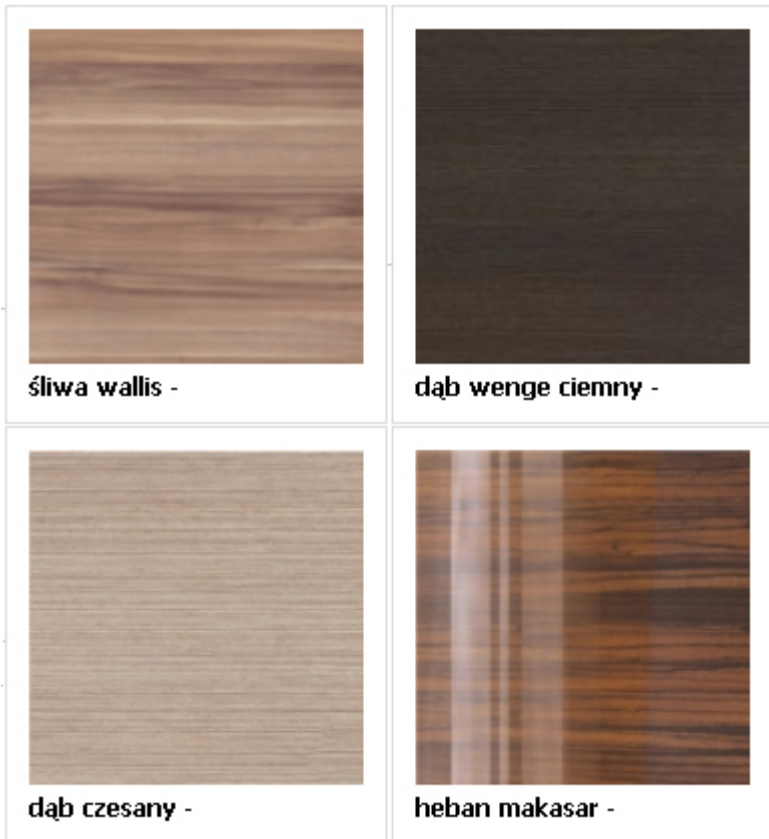

**Largo Prtv2s/4/15 dab - TV commodes - Cupboards Commodes - Black Red White ( BRW )**

Table for the TV

Width: 151.5 cm

Height: 40.5 cm

Depth: 56.5 cm

Colors: dab wenge ciemny/dab csesany

Made from a laminate