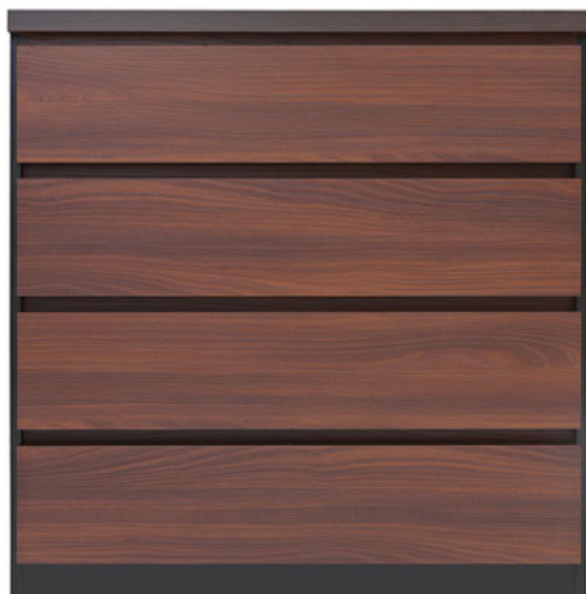

July commode 4S/90 Dressers Cupboards Commodes

mebeles.buv.lv

July commode 4S/90

77.00 EUR

[Dressers](#)

[Manufacturer products Black Red
White \(BRW \)](#)

July commode 45/90 - Dressers - Cupboards Commodes - Black Red White (BRW)

Materials - particleboard. Color - akacija mali braz.

Width: **90** cm

Height: **90.5** cm

Depth: **40** cm

Direct furniture delivery from Black Red White (BRW) factory to Your home!

Terms of delivery

Possible delivery to all European countries!